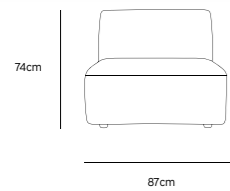

Product length/depth: 150cm  
Product width: 95cm  
Product height: 74cm  
Seat height: 43cm

**/NEW**

**JAX COUCH ELEMENT ANGLE | TED, STONE**  
**MZM4952**

Product length/depth: 95cm  
Product width: 95cm  
Product height: 74cm  
Seat height: 43cm

**/NEW**

**JAX COUCH ELEMENT LEFT | TED, STONE**  
**MZM4949**

Product length/depth: 95cm  
Product width: 95cm  
Product height: 74cm  
Seat height: 43cm

**/NEW**

**JAX COUCH ELEMENT RIGHT | TED, STONE**  
**MZM4950**

Product length/depth: 95cm  
Product width: 95cm  
Product height: 74cm  
Seat height: 43cm

**/NEW**

**JAX COUCH ELEMENT MIDDLE | TED, STONE**  
**MZM4951**

Product length/depth: 95cm  
Product width: 87cm  
Product height: 74cm  
Seat height: 43cm