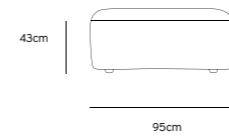

/NEW

JAX COUCH ELEMENT ROUND | TED, STONE
MZM4954

Product length/depth: 150cm
Product width: 95cm
Product height: 74cm
Seat height: 43cm

/NEW

JAX COUCH ELEMENT ANGLE | TED, STONE
MZM4952

Product length/depth: 95cm
Product width: 95cm
Product height: 74cm
Seat height: 43cm

/NEW

JAX COUCH ELEMENT LEFT | TED, STONE
MZM4949

Product length/depth: 95cm
Product width: 95cm
Product height: 74cm
Seat height: 43cm

/NEW

JAX COUCH ELEMENT RIGHT | TED, STONE
MZM4950

Product length/depth: 95cm
Product width: 95cm
Product height: 74cm
Seat height: 43cm

/NEW

JAX COUCH ELEMENT MIDDLE | TED, STONE
MZM4951

Product length/depth: 95cm
Product width: 87cm
Product height: 74cm
Seat height: 43cm

/NEW

JAX COUCH ELEMENT HOCKER | TED, STONE
MZM4953

Product length/depth: 95cm
Product width: 95cm
Product height: 43cm

/NEW

JAX COUCH ELEMENT HOCKER SMALL | TED, STONE
MZM4973

Product length/depth: 95cm
Product width: 47cm
Product height: 43cm

THESE FABRICS ARE ALL AVAILABLE FOR OUR JAX COUCH. PICK YOUR FAVOURITE:

Vintage velvet

Juke velvet

Sneak

Cosy

Royal velvet

Ted