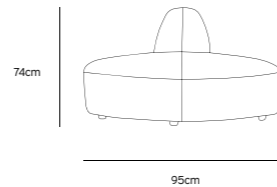

**FOOTED POT EARTHENWARE CREAM**  
ACE6961  
42x42x43cm

**/NEW**

**METAL SIDE TABLE ROUND CREAM**  
MTA2848  
40x40x45cm

**/NEW**

**/NEW**  
**JAX COUCH ELEMENT ROUND | ROYAL VELVET, BLUE**  
**MZM4968**

Product length/depth: 150cm  
 Product width: 95cm  
 Product height: 74cm  
 Seat height: 43cm

**/NEW**  
**JAX COUCH ELEMENT ANGLE | ROYAL VELVET, BLUE**  
**MZM4966**

Product length/depth: 95cm  
 Product width: 95cm  
 Product height: 74cm  
 Seat height: 43cm

**/NEW**  
**JAX COUCH ELEMENT LEFT | ROYAL VELVET, BLUE**  
**MZM4963**