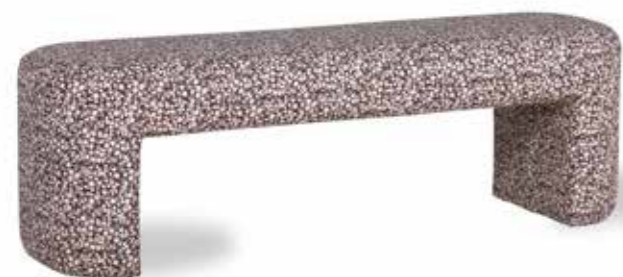

DORIS for HKLIVING
PRINTED/RIB CUSHION FLAKES
TKU2121
40x30cm
/NEW

DORIS for HKLIVING
TRADITIONAL LANTERN VINTAGE PRINT
VOL5084
42x42x52-92cm
/NEW

DORIS for HKLIVING
JACQUARD WEAVE CUSHION ZIGZAG
TKU2125
40x30cm
/NEW