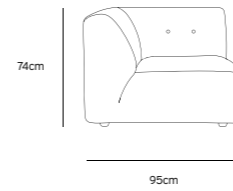

/NEW

**VINT COUCH ELEMENT LEFT |
CORDUROY VELVET AGED GOLD
MZM4935**

Product length/depth: 95cm
Product width: 97cm
Product height: 74cm
Seat height: 43cm