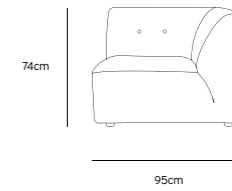

/NEW

**VINT COUCH ELEMENT RIGHT |
CORDUROY VELVET AGED GOLD
MZM4936**

Product length/depth: 95cm
Product width: 97cm
Product height: 74cm
Seat height: 43cm