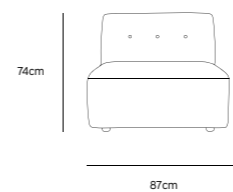

/NEW

**VINT COUCH ELEMENT MIDDLE |
CORDUROY VELVET AGED GOLD
MZM4937**

Product length/depth: 88cm
Product width: 97cm
Product height: 74cm
Seat height: 43cm