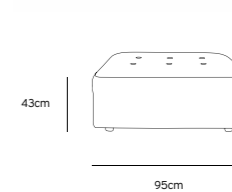

/NEW

**VINT COUCH ELEMENT HOCKER |
CORDUROY VELVET AGED GOLD
MZM4938**

Product length/depth: 93cm
Product width: 97cm
Product height: 43cm