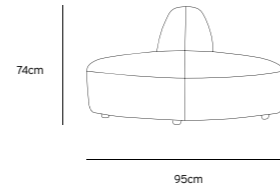

**/NEW**

**JAX COUCH ELEMENT ROUND | TED, STONE**  
**MZM4954**

Product length/depth: 150cm  
Product width: 95cm  
Product height: 74cm  
Seat height: 43cm

**/NEW**

**JAX COUCH ELEMENT ANGLE | TED, STONE**  
**MZM4952**

Product length/depth: 95cm  
Product width: 95cm  
Product height: 74cm  
Seat height: 43cm

**/NEW**

**JAX COUCH ELEMENT LEFT | TED, STONE**  
**MZM4949**

Product length/depth: 95cm  
Product width: 95cm  
Product height: 74cm  
Seat height: 43cm