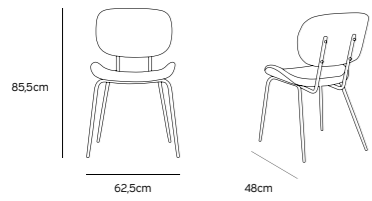

**DINING CHAIR VELVET SAND  
MSK3703**

Product length/depth: 48cm  
 Product width: 62,5cm  
 Product height: 85,5cm  
 Seat height: 44cm  
 Seat depth: 44,5cm

**DINING CHAIR RIB BLACK  
MSK3705**

Product length/depth: 48cm  
 Product width: 62,5cm  
 Product height: 85,5cm  
 Seat height: 44cm  
 Seat depth: 44,5cm