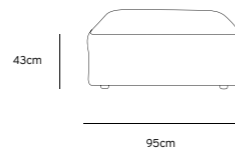

Product length/depth: 95cm  
Product width: 95cm  
Product height: 74cm  
Seat height: 43cm

**/NEW**

**JAX COUCH ELEMENT LEFT | TED, STONE**  
**MZM4949**

Product length/depth: 95cm  
Product width: 95cm  
Product height: 74cm  
Seat height: 43cm

**/NEW**

**JAX COUCH ELEMENT RIGHT | TED, STONE**  
**MZM4950**

Product length/depth: 95cm  
Product width: 95cm  
Product height: 74cm  
Seat height: 43cm

**/NEW**

**JAX COUCH ELEMENT MIDDLE | TED, STONE**  
**MZM4951**

Product length/depth: 95cm  
Product width: 87cm  
Product height: 74cm  
Seat height: 43cm

**/NEW**

**JAX COUCH ELEMENT HOCKER | TED, STONE**  
**MZM4953**

Product length/depth: 95cm  
Product width: 95cm  
Product height: 43cm