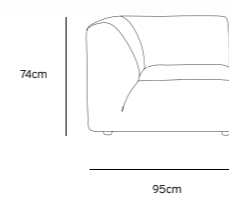

**/NEW**

**JAX COUCH ELEMENT ROUND | TED, STONE**  
**MZM4954**

Product length/depth: 150cm  
Product width: 95cm  
Product height: 74cm  
Seat height: 43cm

**/NEW**

**JAX COUCH ELEMENT ANGLE | TED, STONE**  
**MZM4952**

Product length/depth: 95cm  
Product width: 95cm  
Product height: 74cm  
Seat height: 43cm

**/NEW**

**JAX COUCH ELEMENT LEFT | TED, STONE**  
**MZM4949**

Product length/depth: 95cm  
Product width: 95cm  
Product height: 74cm  
Seat height: 43cm

**/NEW**

**JAX COUCH ELEMENT RIGHT | TED, STONE**  
**MZM4950**

Product length/depth: 95cm  
Product width: 95cm  
Product height: 74cm  
Seat height: 43cm

**/NEW**

**JAX COUCH ELEMENT MIDDLE | TED, STONE**  
**MZM4951**