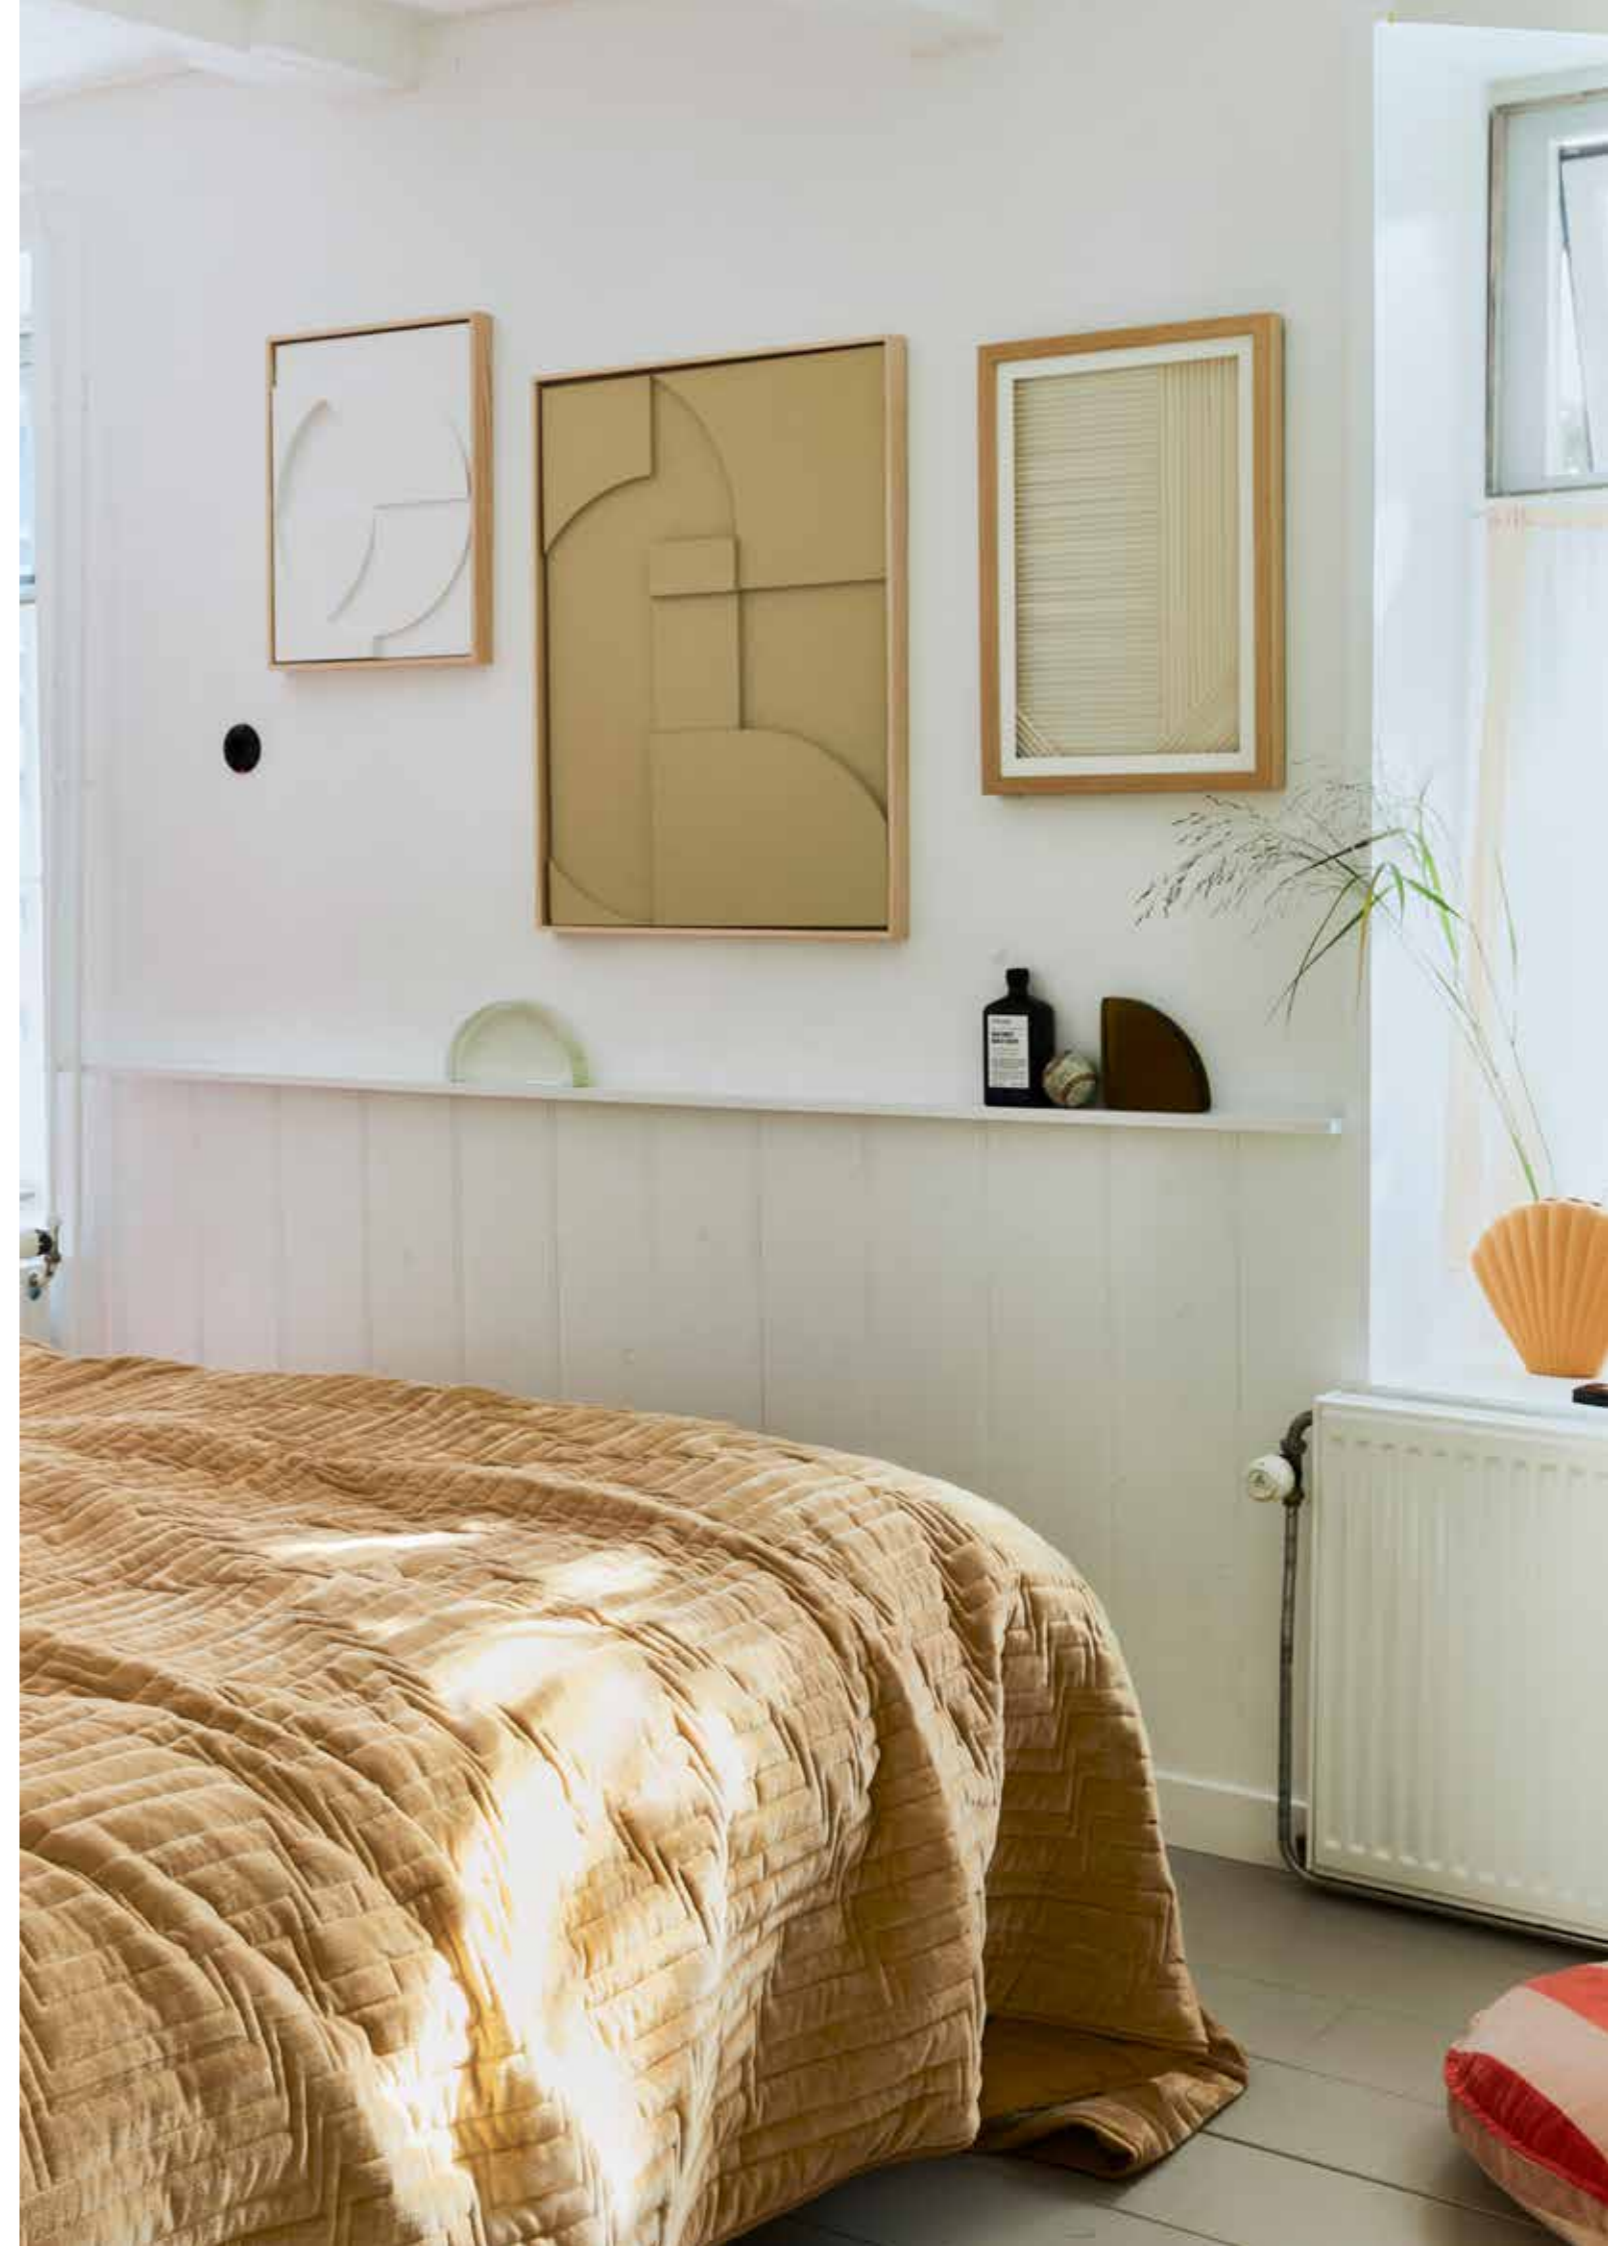

GLASS OBJECT MUSTARD
AOA9992
14x3x15cm

GLASS OBJECT CLEAR
AOA9994
24x5x11cm

FRAMED RELIEF ART PANEL WHITE C
AWD8924
43x4x53cm

(NEW)

QUILTED COTTON VELVET BEDSPREAD SOFT YELLOW
TTSI033
240x260cm

(NEW)

STRIPED VELVET SEAT CUSHION ROUND RED/PINK
TKU2127
60x60x5cm

(NEW)

OTHER ITEMS PHOTO:

(NEW) Framed relief art panel sand A | AWD8929 | 63x4x83cm

(NEW) Layered paper art frame A | AWD8913 | 42x4x60cm

Ceramic shell vase terra L | ACE6840 | 24,8x9x20,8cm