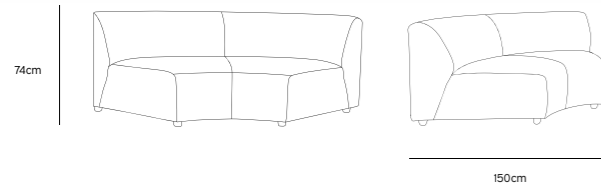

**/NEW**

**JAX COUCH ELEMENT ROUND | TED, STONE**  
**MZM4954**

Product length/depth: 150cm  
Product width: 95cm  
Product height: 74cm  
Seat height: 43cm

**/NEW**

**JAX COUCH ELEMENT ANGLE | TED, STONE**  
**MZM4952**