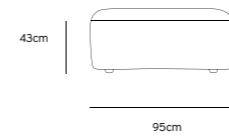

Product length/depth: 95cm  
Product width: 95cm  
Product height: 74cm  
Seat height: 43cm

**/NEW**

**JAX COUCH ELEMENT LEFT | TED, STONE**  
**MZM4949**

Product length/depth: 95cm  
Product width: 95cm  
Product height: 74cm  
Seat height: 43cm

**/NEW**

**JAX COUCH ELEMENT RIGHT | TED, STONE**  
**MZM4950**

Product length/depth: 95cm  
Product width: 95cm  
Product height: 74cm  
Seat height: 43cm

**/NEW**

**JAX COUCH ELEMENT MIDDLE | TED, STONE**  
**MZM4951**

Product length/depth: 95cm  
Product width: 87cm  
Product height: 74cm  
Seat height: 43cm

**/NEW**

**JAX COUCH ELEMENT HOCKER | TED, STONE**  
**MZM4953**

Product length/depth: 95cm  
Product width: 95cm  
Product height: 43cm