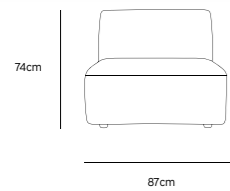

**/NEW**

**JAX COUCH ELEMENT ROUND | TED, STONE**  
**MZM4954**

Product length/depth: 150cm  
Product width: 95cm  
Product height: 74cm  
Seat height: 43cm

**/NEW**

**JAX COUCH ELEMENT ANGLE | TED, STONE**  
**MZM4952**

Product length/depth: 95cm  
Product width: 95cm  
Product height: 74cm  
Seat height: 43cm

**/NEW**

**JAX COUCH ELEMENT LEFT | TED, STONE**  
**MZM4949**

Product length/depth: 95cm  
Product width: 95cm  
Product height: 74cm  
Seat height: 43cm

**/NEW**

**JAX COUCH ELEMENT RIGHT | TED, STONE**  
**MZM4950**

Product length/depth: 95cm  
Product width: 95cm  
Product height: 74cm  
Seat height: 43cm

**/NEW**

**JAX COUCH ELEMENT MIDDLE | TED, STONE**  
**MZM4951**

Product length/depth: 95cm  
Product width: 87cm  
Product height: 74cm  
Seat height: 43cm

**/NEW**

**JAX COUCH ELEMENT HOCKER | TED, STONE**  
**MZM4953**

Product length/depth: 95cm  
Product width: 95cm  
Product height: 43cm