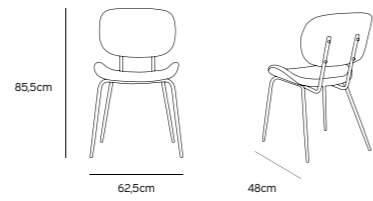

**DINING CHAIR VELVET SAND  
MSK3703**

Product length/depth: 48cm  
 Product width: 62,5cm  
 Product height: 85,5cm  
 Seat height: 44cm  
 Seat depth: 44,5cm

**DINING CHAIR RIB BLACK  
MSK3705**

Product length/depth: 48cm  
 Product width: 62,5cm  
 Product height: 85,5cm  
 Seat height: 44cm  
 Seat depth: 44,5cm