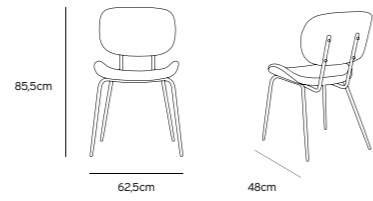

**DINING CHAIR VELVET OLD PINK
MSK3702**

Product length/depth: 48cm
Product width: 62,5cm
Product height: 85,5cm
Seat height: 44cm
Seat depth: 44,5cm

**DINING CHAIR VELVET SAND
MSK3703**

Product length/depth: 48cm
Product width: 62,5cm
Product height: 85,5cm
Seat height: 44cm
Seat depth: 44,5cm