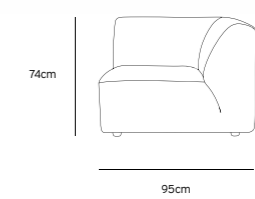

**/NEW**

**JAX COUCH ELEMENT ROUND | TED, STONE**  
**MZM4954**

Product length/depth: 150cm  
Product width: 95cm  
Product height: 74cm  
Seat height: 43cm

**/NEW**

**JAX COUCH ELEMENT ANGLE | TED, STONE**  
**MZM4952**

Product length/depth: 95cm  
Product width: 95cm  
Product height: 74cm  
Seat height: 43cm

**/NEW**

**JAX COUCH ELEMENT LEFT | TED, STONE**  
**MZM4949**

Product length/depth: 95cm  
Product width: 95cm  
Product height: 74cm  
Seat height: 43cm