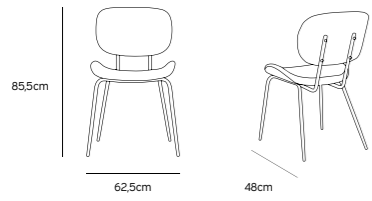

**DINING CHAIR VELVET OLD PINK
MSK3702**

Product length/depth: 48cm
Product width: 62,5cm
Product height: 85,5cm
Seat height: 44cm
Seat depth: 44,5cm

**DINING CHAIR VELVET SAND
MSK3703**

Product length/depth: 48cm
Product width: 62,5cm
Product height: 85,5cm
Seat height: 44cm
Seat depth: 44,5cm