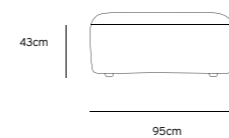

/NEW

JAX COUCH ELEMENT LEFT | TED, STONE
MZM4949

Product length/depth: 95cm
Product width: 95cm
Product height: 74cm
Seat height: 43cm

/NEW

JAX COUCH ELEMENT RIGHT | TED, STONE
MZM4950

Product length/depth: 95cm
Product width: 95cm
Product height: 74cm
Seat height: 43cm

/NEW

JAX COUCH ELEMENT MIDDLE | TED, STONE
MZM4951

Product length/depth: 95cm
Product width: 87cm
Product height: 74cm
Seat height: 43cm

/NEW

JAX COUCH ELEMENT HOCKER | TED, STONE
MZM4953

Product length/depth: 95cm
Product width: 95cm
Product height: 43cm