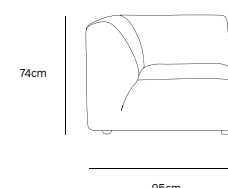

/NEW
JAX COUCH ELEMENT LEFT | ROYAL VELVET, BLUE
MZM4963

Product length/depth: 95cm
Product width: 95cm
Product height: 74cm
Seat height: 43cm