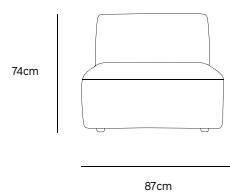

**FOOTED POT EARTHENWARE CREAM**  
ACE6961  
42x42x43cm

**/NEW**

**METAL SIDE TABLE ROUND CREAM**  
MTA2848  
40x40x45cm

**/NEW**

**/NEW**  
**JAX COUCH ELEMENT ROUND | ROYAL VELVET, BLUE**  
**MZM4968**

Product length/depth: 150cm  
 Product width: 95cm  
 Product height: 74cm  
 Seat height: 43cm

**/NEW**  
**JAX COUCH ELEMENT ANGLE | ROYAL VELVET, BLUE**  
**MZM4966**

Product length/depth: 95cm  
 Product width: 95cm  
 Product height: 74cm  
 Seat height: 43cm

**/NEW**  
**JAX COUCH ELEMENT LEFT | ROYAL VELVET, BLUE**  
**MZM4963**

Product length/depth: 95cm  
 Product width: 95cm  
 Product height: 74cm  
 Seat height: 43cm

**/NEW**  
**JAX COUCH ELEMENT RIGHT | ROYAL VELVET, BLUE**  
**MZM4964**

Product length/depth: 95cm  
 Product width: 95cm  
 Product height: 74cm  
 Seat height: 43cm