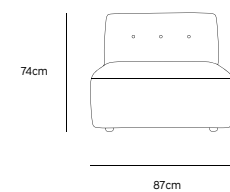

/NEW

VINT COUCH ELEMENT MIDDLE |
CORDUROY VELVET AGED GOLD
MZM4937

Product length/depth: 88cm
Product width: 97cm
Product height: 74cm
Seat height: 43cm