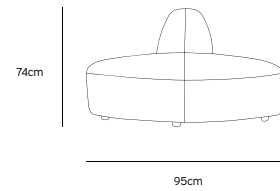

Product length/depth: 150cm  
Product width: 95cm  
Product height: 74cm  
Seat height: 43cm

**/NEW**

**JAX COUCH ELEMENT ANGLE | TED, STONE**  
**MZM4952**

Product length/depth: 95cm  
Product width: 95cm  
Product height: 74cm  
Seat height: 43cm

**/NEW**

**JAX COUCH ELEMENT LEFT | TED, STONE**  
**MZM4949**

Product length/depth: 95cm  
Product width: 95cm  
Product height: 74cm  
Seat height: 43cm

**/NEW**

**JAX COUCH ELEMENT RIGHT | TED, STONE**  
**MZM4950**

Product length/depth: 95cm  
Product width: 95cm  
Product height: 74cm  
Seat height: 43cm

**/NEW**

**JAX COUCH ELEMENT MIDDLE | TED, STONE**  
**MZM4951**

Product length/depth: 95cm  
Product width: 87cm  
Product height: 74cm  
Seat height: 43cm