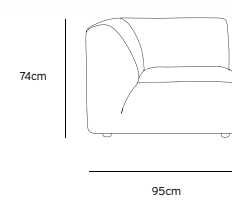

Product length/depth: 150cm  
Product width: 95cm  
Product height: 74cm  
Seat height: 43cm

**/NEW**

**JAX COUCH ELEMENT ANGLE | TED, STONE**  
**MZM4952**

Product length/depth: 95cm  
Product width: 95cm  
Product height: 74cm  
Seat height: 43cm

**/NEW**

**JAX COUCH ELEMENT LEFT | TED, STONE**  
**MZM4949**

Product length/depth: 95cm  
Product width: 95cm  
Product height: 74cm  
Seat height: 43cm

**/NEW**

**JAX COUCH ELEMENT RIGHT | TED, STONE**  
**MZM4950**

Product length/depth: 95cm  
Product width: 95cm  
Product height: 74cm  
Seat height: 43cm

**/NEW**

**JAX COUCH ELEMENT MIDDLE | TED, STONE**  
**MZM4951**

Product length/depth: 95cm  
Product width: 87cm  
Product height: 74cm  
Seat height: 43cm