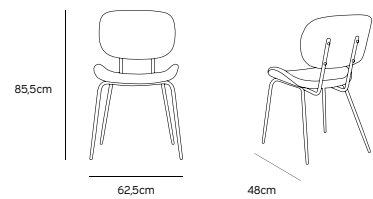

**DINING CHAIR VELVET SAND  
MSK3703**

Product length/depth: 48cm  
 Product width: 62,5cm  
 Product height: 85,5cm  
 Seat height: 44cm  
 Seat depth: 44,5cm

**DINING CHAIR RIB BLACK  
MSK3705**

Product length/depth: 48cm  
 Product width: 62,5cm  
 Product height: 85,5cm  
 Seat height: 44cm  
 Seat depth: 44,5cm