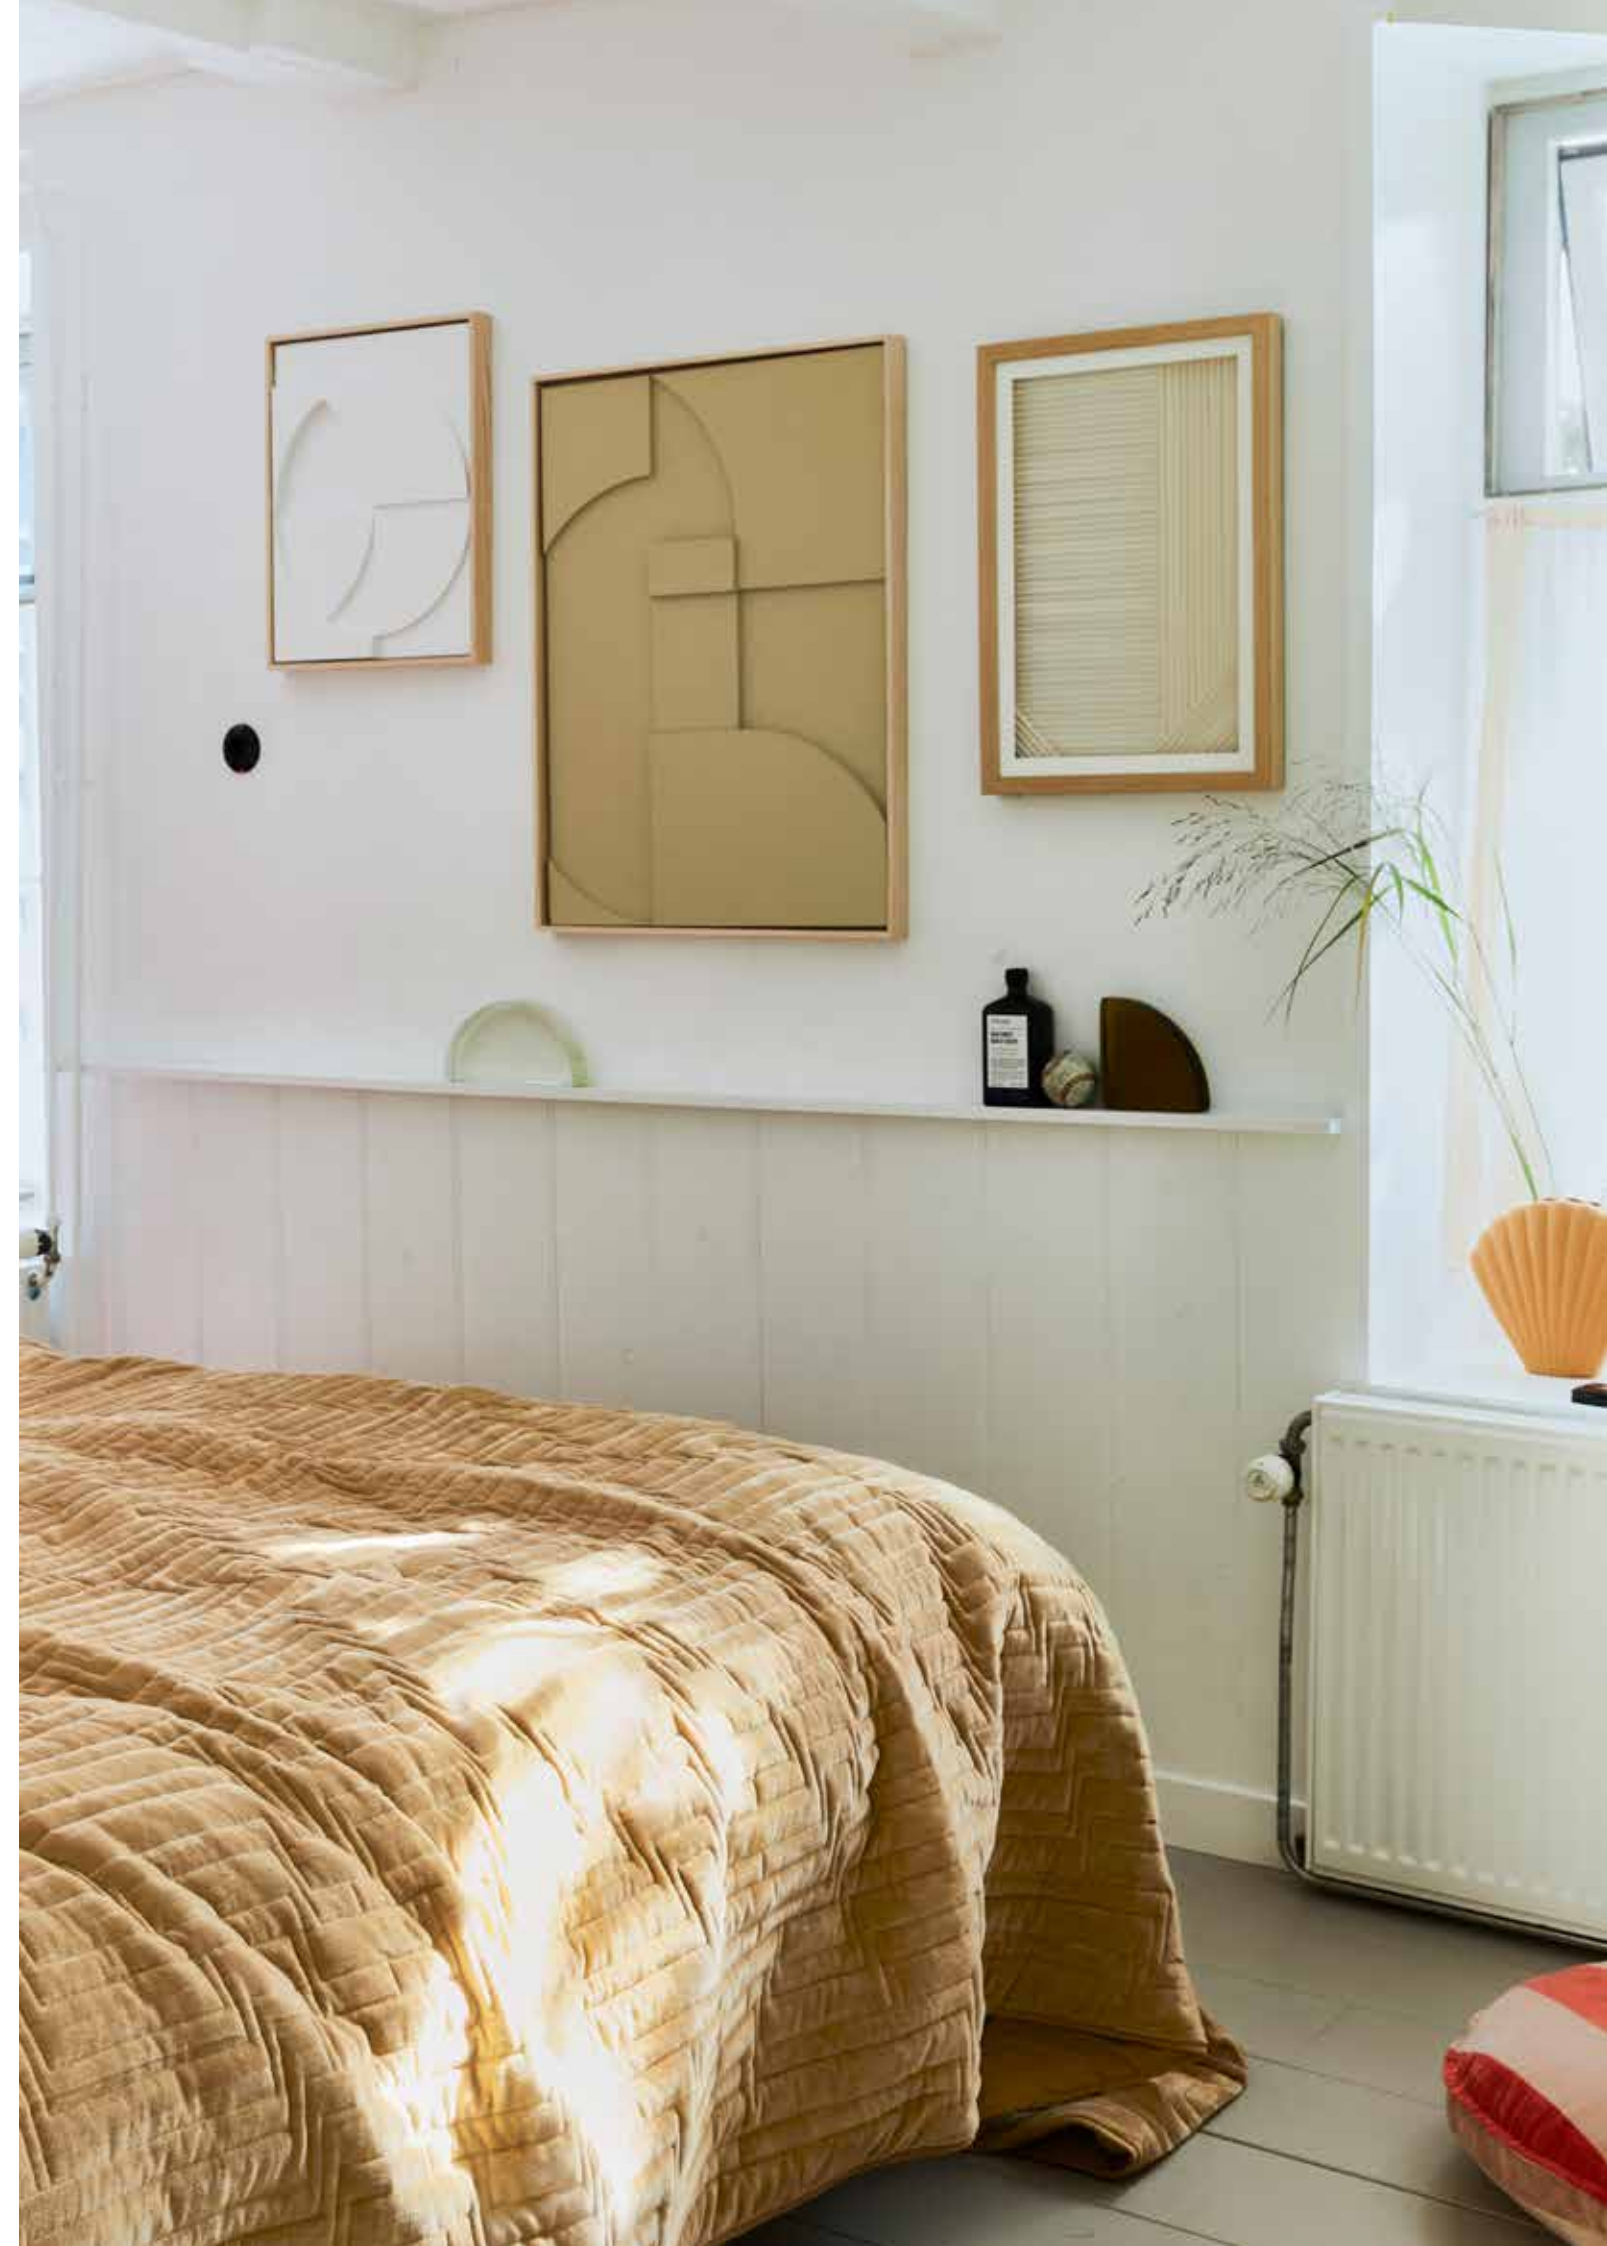

GLASS OBJECT MUSTARD
AOA9992
14x3x15cm

GLASS OBJECT CLEAR
AOA9994
24x5x11cm

FRAMED RELIEF ART PANEL WHITE C
AWD8924
43x4x53cm
/NEW

QUILTED COTTON VELVET BEDSPREAD SOFT YELLOW
TTSI033
240x260cm
/NEW

STRIPED VELVET SEAT CUSHION ROUND RED/PINK
TKU2127
60x60x5cm
/NEW

OTHER ITEMS PHOTO:

- **/NEW** Framed relief art panel sand A | AWD8929 | 63x4x83cm
- **/NEW** Layered paper art frame A | AWD8913 | 42x4x60cm
- Ceramic shell vase terra L | ACE6840 | 24,8x9x20,8cm