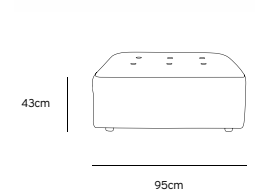

Product length/depth: 95cm  
Product width: 97cm  
Product height: 74cm  
Seat height: 43cm

/NEW

VINT COUCH ELEMENT MIDDLE |  
CORDUROY VELVET AGED GOLD  
MZM4937

Product length/depth: 88cm  
Product width: 97cm  
Product height: 74cm  
Seat height: 43cm