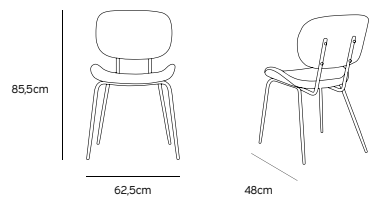

**DINING CHAIR VELVET SAND  
MSK3703**

Product length/depth: 48cm  
 Product width: 62,5cm  
 Product height: 85,5cm  
 Seat height: 44cm  
 Seat depth: 44,5cm

**DINING CHAIR RIB BLACK  
MSK3705**

Product length/depth: 48cm  
 Product width: 62,5cm  
 Product height: 85,5cm  
 Seat height: 44cm  
 Seat depth: 44,5cm