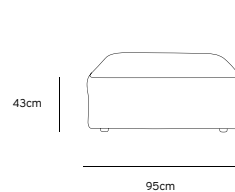

/NEW
JAX COUCH ELEMENT HOCKER | ROYAL VELVET, BLUE
MZM4967

Product length/depth: 95cm
Product width: 95cm
Product height: 43cm