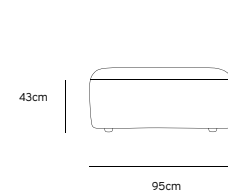

/NEW
JAX COUCH ELEMENT HOCKER SMALL | ROYAL VELVET, BLUE
MZM4974

Product length/depth: 95cm
Product width: 47cm
Product height: 43cm

THESE FABRICS ARE ALL AVAILABLE FOR OUR JAX COUCH. PICK YOUR FAVOURITE: