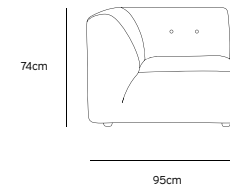

/NEW

VINT COUCH ELEMENT LEFT |
CORDUROY VELVET AGED GOLD
MZM4935

Product length/depth: 95cm
Product width: 97cm
Product height: 74cm
Seat height: 43cm