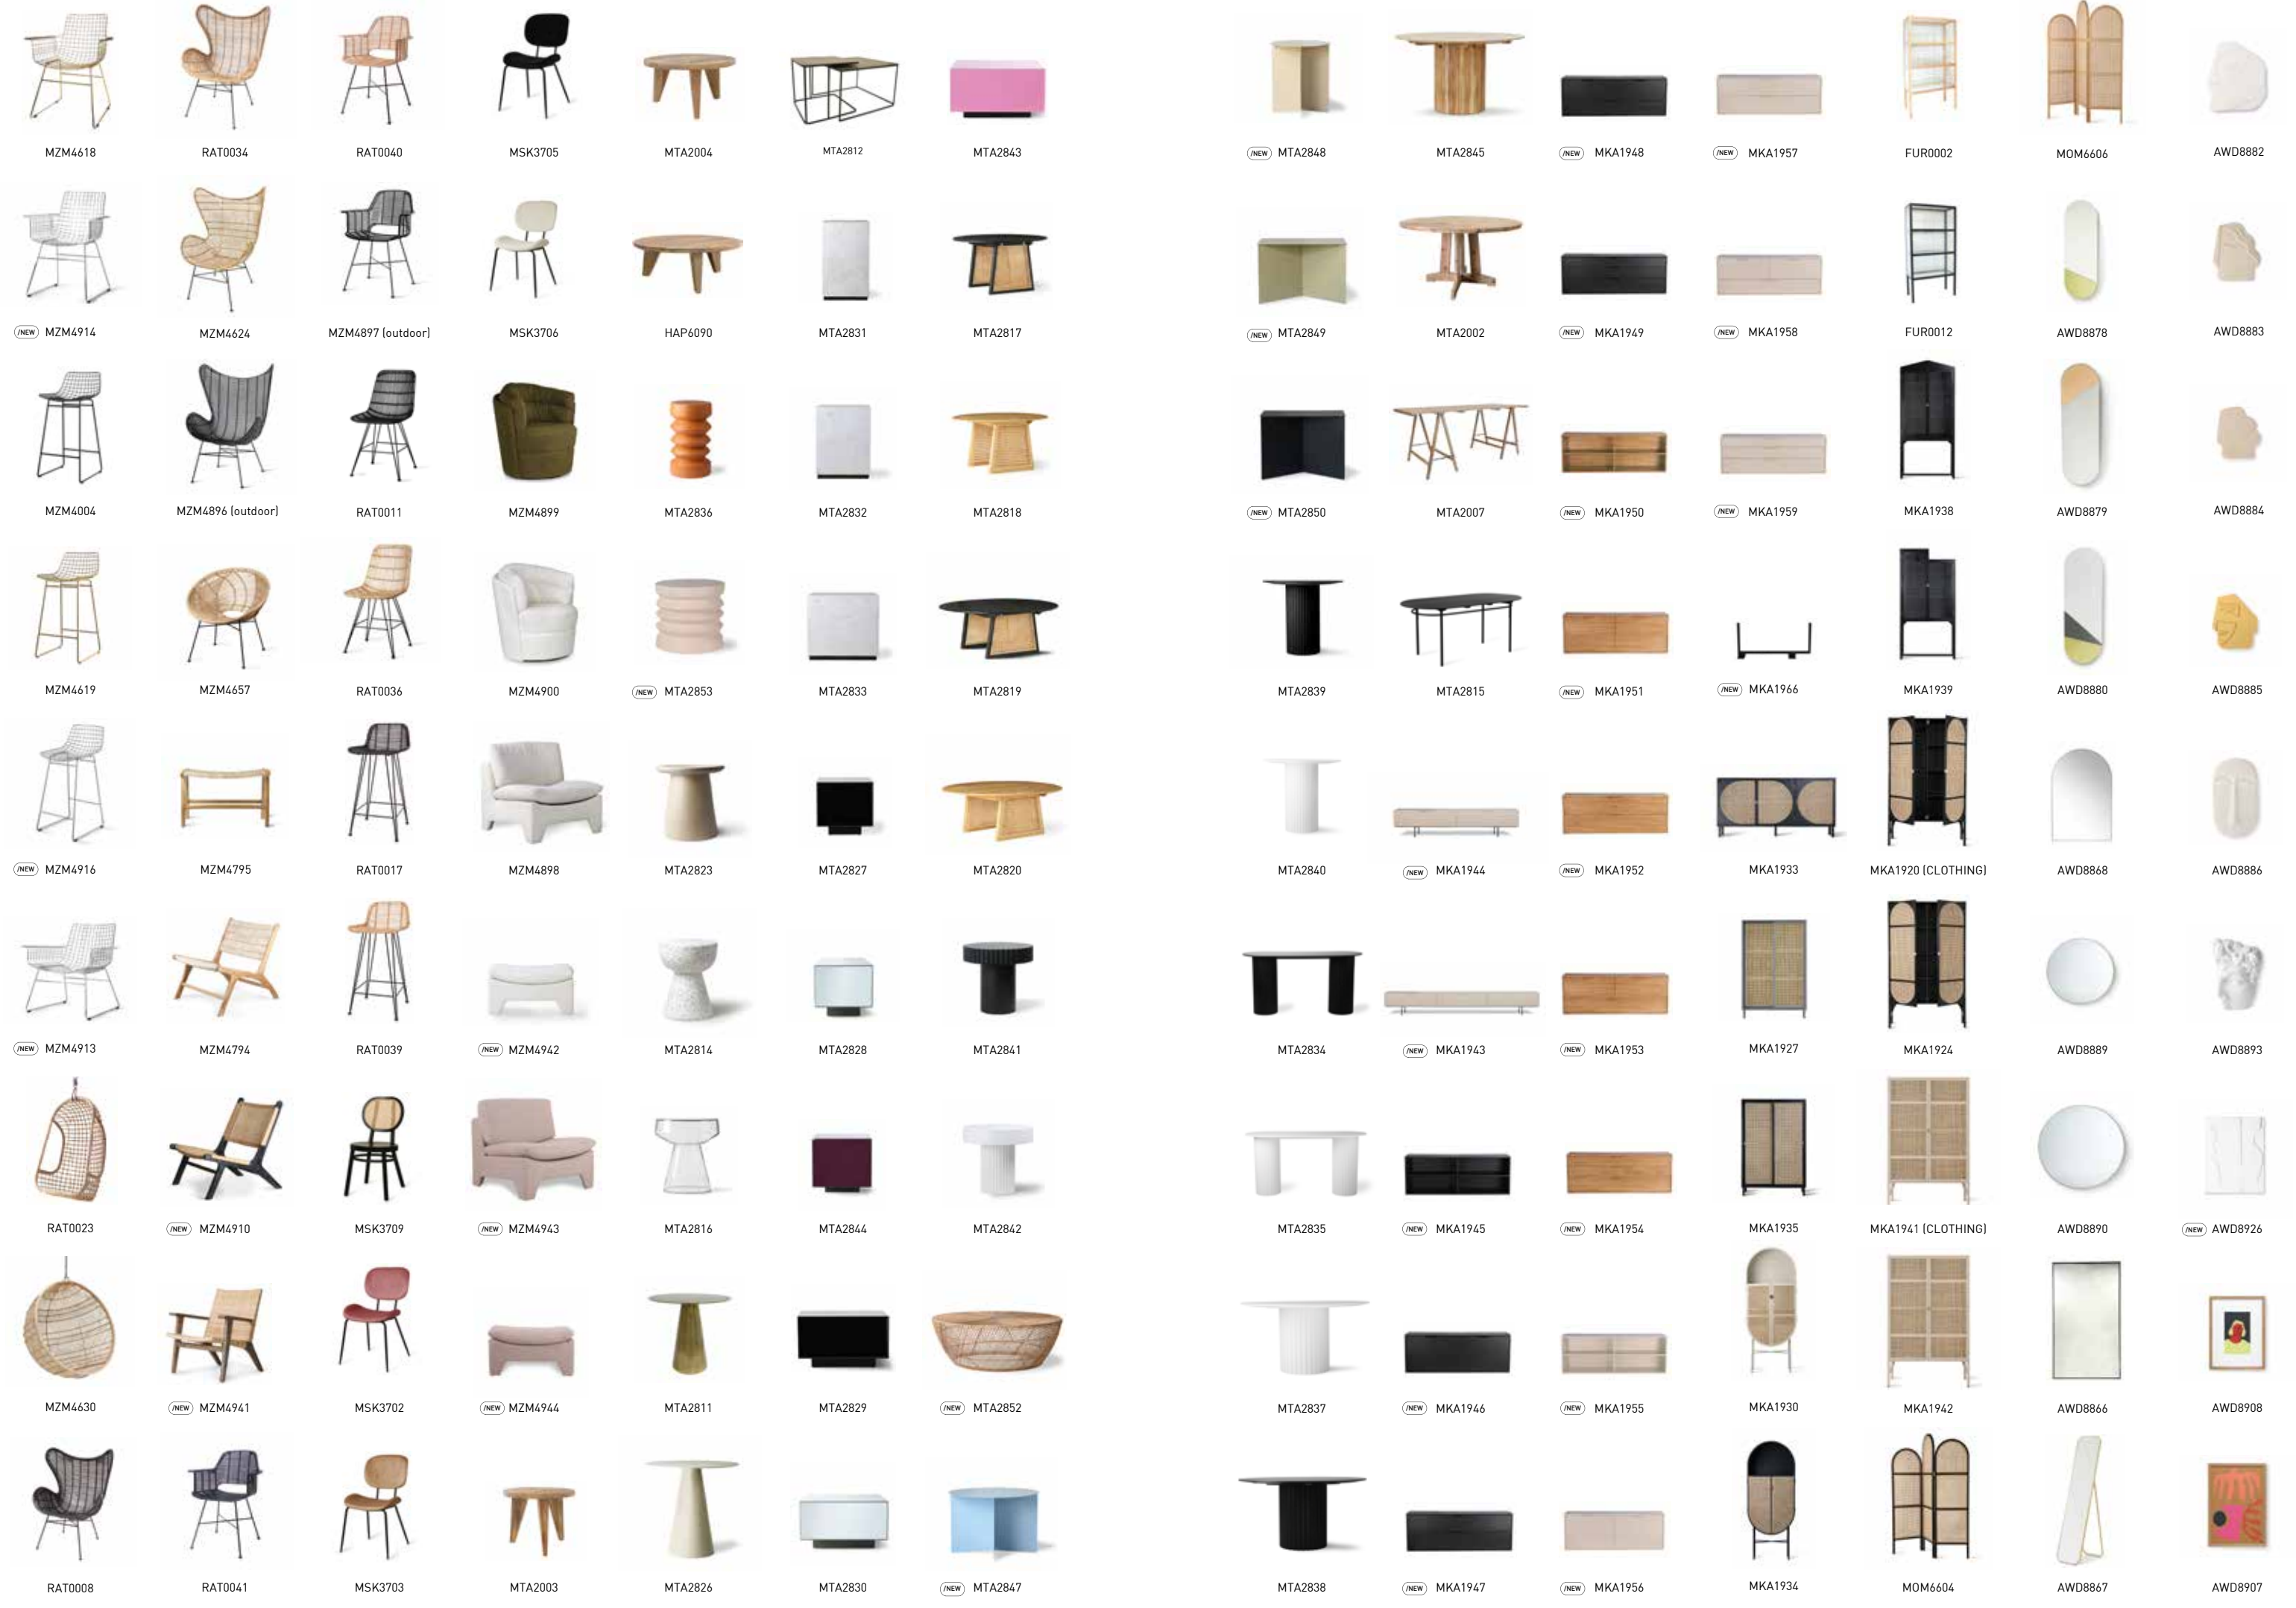

**TRADITIONAL LANTERN XL CREAM**

**VOL5028**

45x45x62/92cm

**TRADITIONAL LANTERN XL TERRA**

**VOL5025**

60x60x58/92cm

ACE6856

ACE6785