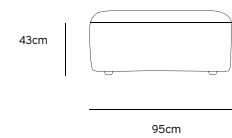

Product length/depth: 150cm  
Product width: 95cm  
Product height: 74cm  
Seat height: 43cm

**/NEW**

**JAX COUCH ELEMENT ANGLE | TED, STONE**  
**MZM4952**

Product length/depth: 95cm  
Product width: 95cm  
Product height: 74cm  
Seat height: 43cm

**/NEW**

**JAX COUCH ELEMENT LEFT | TED, STONE**  
**MZM4949**

Product length/depth: 95cm  
Product width: 95cm  
Product height: 74cm  
Seat height: 43cm

**/NEW**

**JAX COUCH ELEMENT RIGHT | TED, STONE**  
**MZM4950**

Product length/depth: 95cm  
Product width: 95cm  
Product height: 74cm  
Seat height: 43cm

**/NEW**

**JAX COUCH ELEMENT MIDDLE | TED, STONE**  
**MZM4951**

Product length/depth: 95cm  
Product width: 87cm  
Product height: 74cm  
Seat height: 43cm

**/NEW**

**JAX COUCH ELEMENT HOCKER | TED, STONE**  
**MZM4953**

Product length/depth: 95cm  
Product width: 95cm  
Product height: 43cm

**/NEW**

**JAX COUCH ELEMENT HOCKER SMALL | TED, STONE**  
**MZM4973**