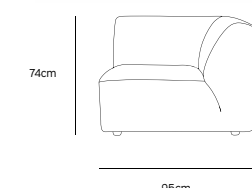

/NEW
JAX COUCH ELEMENT RIGHT | ROYAL VELVET, BLUE
MZM4964

Product length/depth: 95cm
Product width: 95cm
Product height: 74cm
Seat height: 43cm