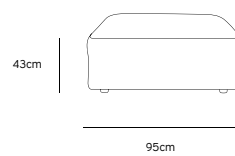

Product length/depth: 150cm  
Product width: 95cm  
Product height: 74cm  
Seat height: 43cm

**/NEW**

**JAX COUCH ELEMENT ANGLE | TED, STONE**  
**MZM4952**

Product length/depth: 95cm  
Product width: 95cm  
Product height: 74cm  
Seat height: 43cm

**/NEW**

**JAX COUCH ELEMENT LEFT | TED, STONE**  
**MZM4949**

Product length/depth: 95cm  
Product width: 95cm  
Product height: 74cm  
Seat height: 43cm

**/NEW**

**JAX COUCH ELEMENT RIGHT | TED, STONE**  
**MZM4950**

Product length/depth: 95cm  
Product width: 95cm  
Product height: 74cm  
Seat height: 43cm

**/NEW**

**JAX COUCH ELEMENT MIDDLE | TED, STONE**  
**MZM4951**

Product length/depth: 95cm  
Product width: 87cm  
Product height: 74cm  
Seat height: 43cm