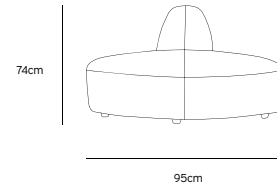

**FOOTED POT EARTHENWARE CREAM**  
ACE6961  
42x42x43cm

**/NEW**

**METAL SIDE TABLE ROUND CREAM**  
MTA2848  
40x40x45cm

**/NEW**

**/NEW**  
**JAX COUCH ELEMENT ROUND | ROYAL VELVET, BLUE**  
**MZM4968**

Product length/depth: 150cm  
 Product width: 95cm  
 Product height: 74cm  
 Seat height: 43cm