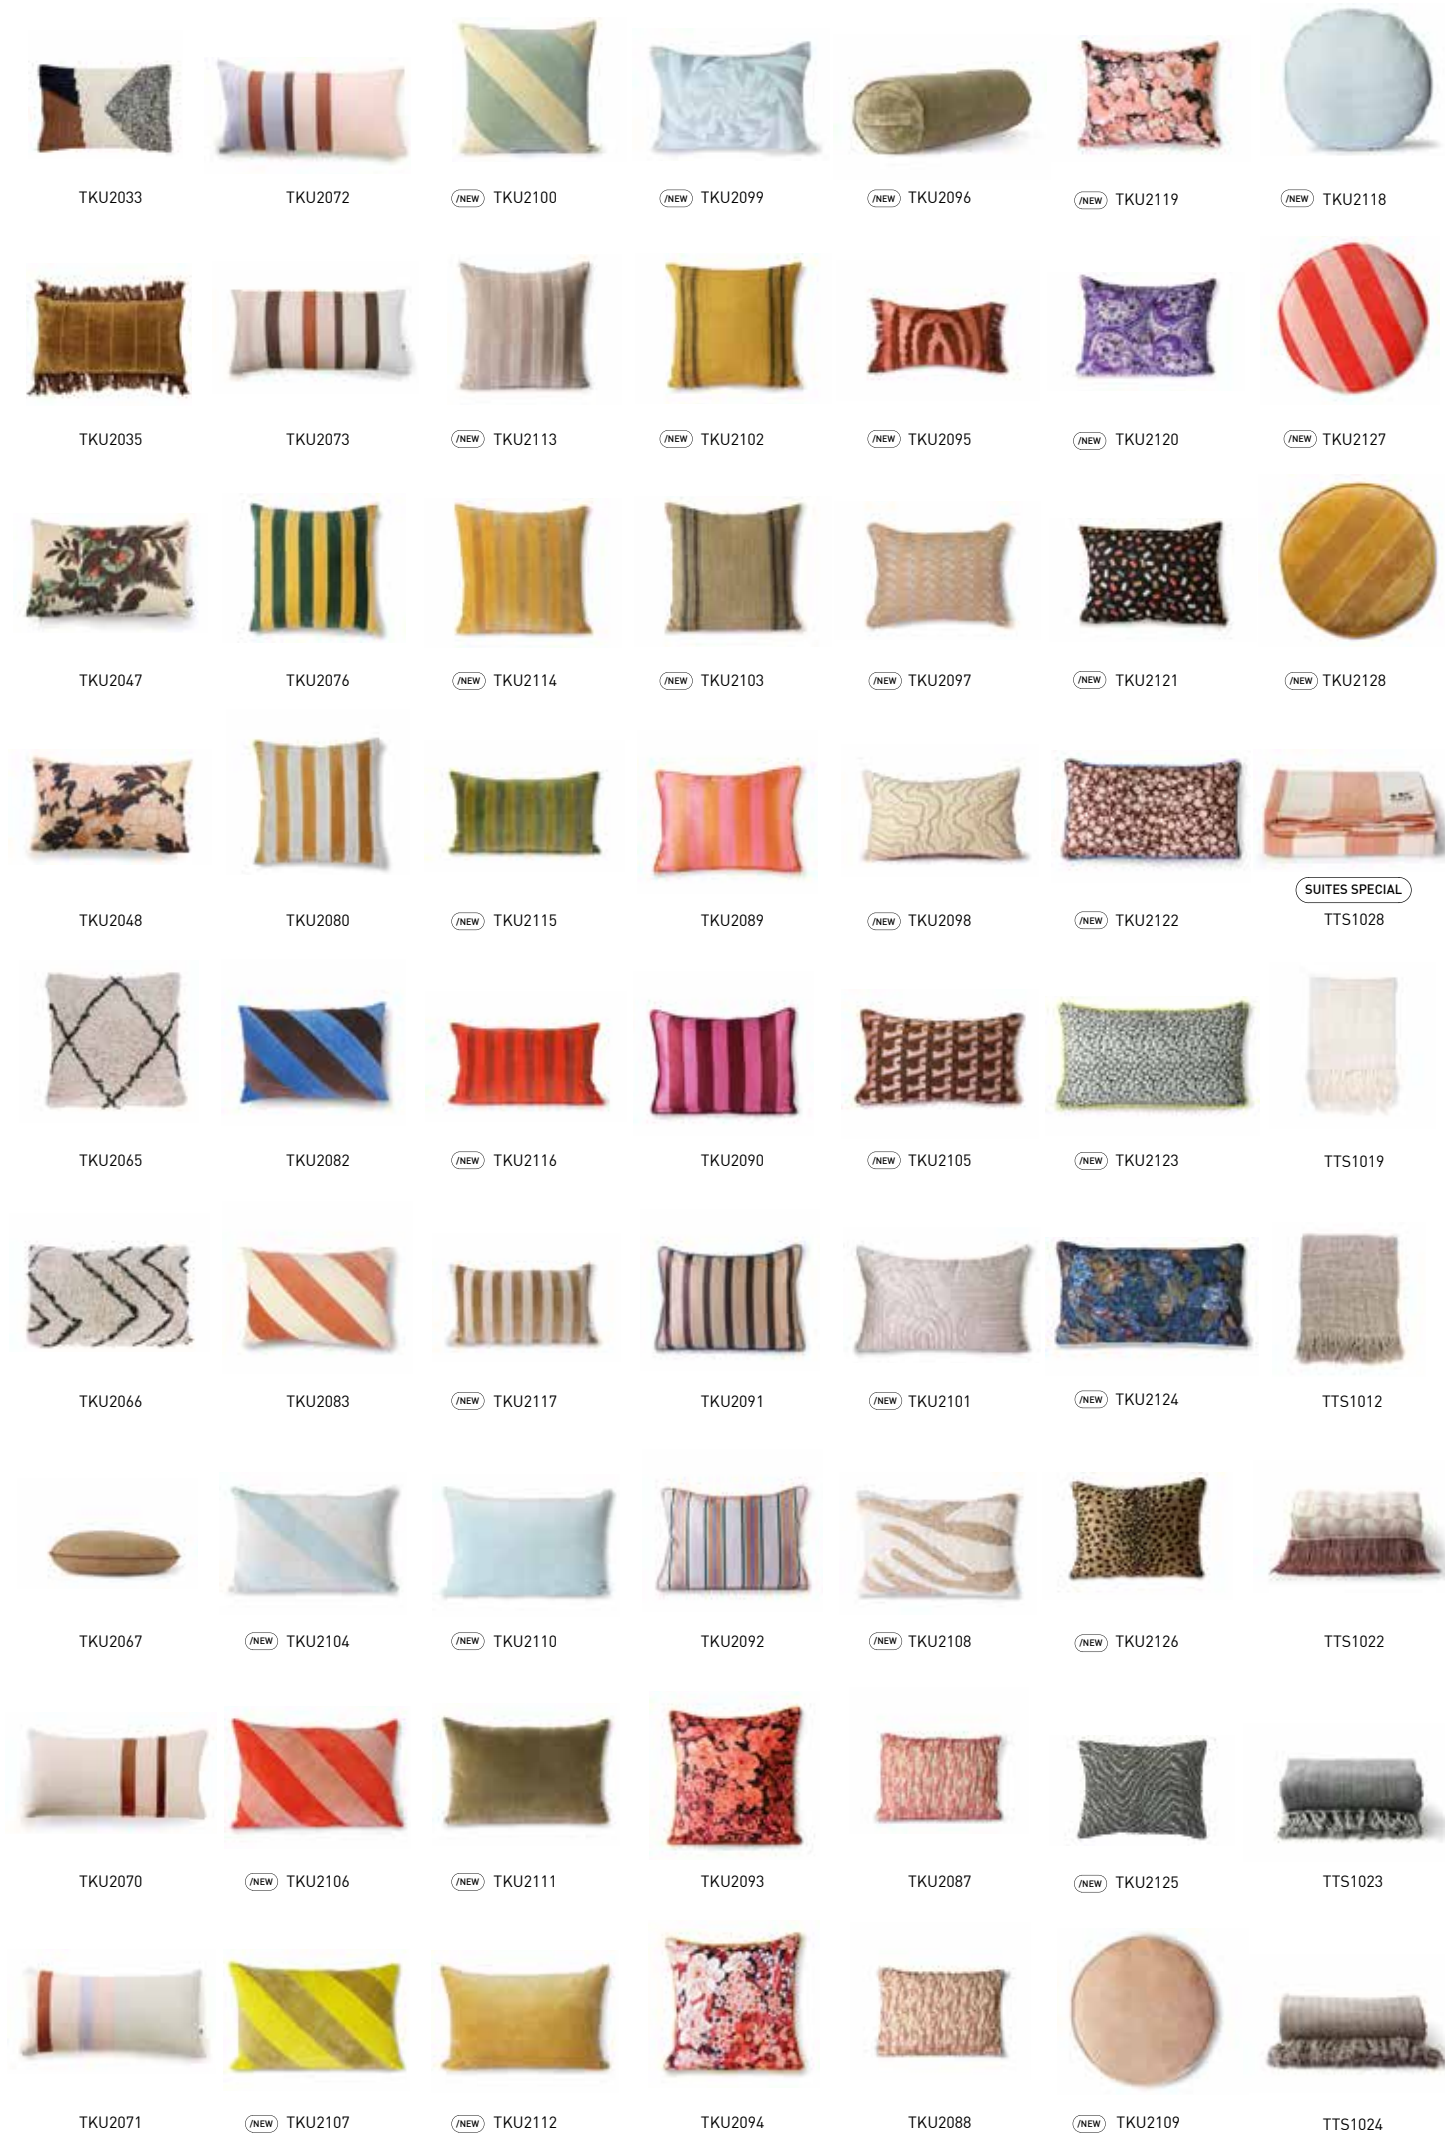

**TRADITIONAL LANTERN XL CREAM**

**VOL5028**

45x45x62/92cm

**TRADITIONAL LANTERN XL TERRA**

**VOL5025**

60x60x58/92cm

ACE6856

ACE6785