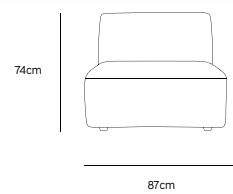

Product length/depth: 150cm  
Product width: 95cm  
Product height: 74cm  
Seat height: 43cm

**/NEW**

**JAX COUCH ELEMENT ANGLE | TED, STONE**  
**MZM4952**

Product length/depth: 95cm  
Product width: 95cm  
Product height: 74cm  
Seat height: 43cm

**/NEW**

**JAX COUCH ELEMENT LEFT | TED, STONE**  
**MZM4949**

Product length/depth: 95cm  
Product width: 95cm  
Product height: 74cm  
Seat height: 43cm

**/NEW**

**JAX COUCH ELEMENT RIGHT | TED, STONE**  
**MZM4950**

Product length/depth: 95cm  
Product width: 95cm  
Product height: 74cm  
Seat height: 43cm

**/NEW**

**JAX COUCH ELEMENT MIDDLE | TED, STONE**  
**MZM4951**

Product length/depth: 95cm  
Product width: 87cm  
Product height: 74cm  
Seat height: 43cm