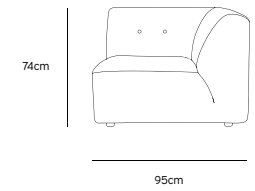

/NEW

VINT COUCH ELEMENT RIGHT |
CORDUROY VELVET AGED GOLD
MZM4936

Product length/depth: 95cm
Product width: 97cm
Product height: 74cm
Seat height: 43cm