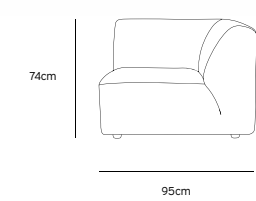

Product length/depth: 150cm  
Product width: 95cm  
Product height: 74cm  
Seat height: 43cm

**/NEW**

**JAX COUCH ELEMENT ANGLE | TED, STONE**  
**MZM4952**

Product length/depth: 95cm  
Product width: 95cm  
Product height: 74cm  
Seat height: 43cm

**/NEW**

**JAX COUCH ELEMENT LEFT | TED, STONE**  
**MZM4949**

Product length/depth: 95cm  
Product width: 95cm  
Product height: 74cm  
Seat height: 43cm

**/NEW**

**JAX COUCH ELEMENT RIGHT | TED, STONE**  
**MZM4950**

Product length/depth: 95cm  
Product width: 95cm  
Product height: 74cm  
Seat height: 43cm

**/NEW**

**JAX COUCH ELEMENT MIDDLE | TED, STONE**  
**MZM4951**

Product length/depth: 95cm  
Product width: 87cm  
Product height: 74cm  
Seat height: 43cm