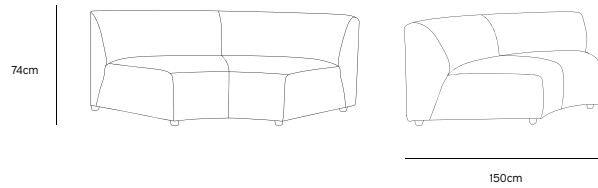

**FOOTED POT EARTHENWARE CREAM**  
ACE6961  
42x42x43cm

**/NEW**

**METAL SIDE TABLE ROUND CREAM**  
MTA2848  
40x40x45cm

**/NEW**

**/NEW**  
**JAX COUCH ELEMENT ROUND | ROYAL VELVET, BLUE**  
**MZM4968**

Product length/depth: 150cm  
 Product width: 95cm  
 Product height: 74cm  
 Seat height: 43cm

**/NEW**  
**JAX COUCH ELEMENT ANGLE | ROYAL VELVET, BLUE**  
**MZM4966**

Product length/depth: 95cm  
 Product width: 95cm  
 Product height: 74cm  
 Seat height: 43cm

**/NEW**  
**JAX COUCH ELEMENT LEFT | ROYAL VELVET, BLUE**  
**MZM4963**

Product length/depth: 95cm  
 Product width: 95cm  
 Product height: 74cm  
 Seat height: 43cm

**/NEW**  
**JAX COUCH ELEMENT RIGHT | ROYAL VELVET, BLUE**  
**MZM4964**

Product length/depth: 95cm  
 Product width: 95cm  
 Product height: 74cm  
 Seat height: 43cm