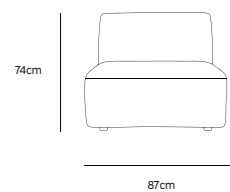

/NEW

JAX COUCH ELEMENT ROUND | TED, STONE
MZM4954

Product length/depth: 150cm
Product width: 95cm
Product height: 74cm
Seat height: 43cm

/NEW

JAX COUCH ELEMENT ANGLE | TED, STONE
MZM4952

Product length/depth: 95cm
Product width: 95cm
Product height: 74cm
Seat height: 43cm

/NEW

JAX COUCH ELEMENT LEFT | TED, STONE
MZM4949

Product length/depth: 95cm
Product width: 95cm
Product height: 74cm
Seat height: 43cm

/NEW

JAX COUCH ELEMENT RIGHT | TED, STONE
MZM4950

Product length/depth: 95cm
Product width: 95cm
Product height: 74cm
Seat height: 43cm

/NEW

JAX COUCH ELEMENT MIDDLE | TED, STONE
MZM4951

Product length/depth: 95cm
Product width: 87cm
Product height: 74cm
Seat height: 43cm

/NEW

JAX COUCH ELEMENT HOCKER | TED, STONE
MZM4953

Product length/depth: 95cm
Product width: 95cm
Product height: 43cm