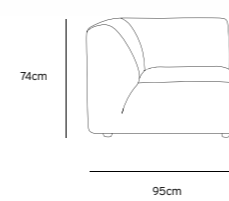

/NEW

JAX COUCH ELEMENT ROUND | TED, STONE
MZM4954

Product length/depth: 150cm
Product width: 95cm
Product height: 74cm
Seat height: 43cm

/NEW

JAX COUCH ELEMENT ANGLE | TED, STONE
MZM4952

Product length/depth: 95cm
Product width: 95cm
Product height: 74cm
Seat height: 43cm

/NEW

JAX COUCH ELEMENT LEFT | TED, STONE
MZM4949

Product length/depth: 95cm
Product width: 95cm
Product height: 74cm
Seat height: 43cm

/NEW

JAX COUCH ELEMENT RIGHT | TED, STONE
MZM4950

Product length/depth: 95cm
Product width: 95cm
Product height: 74cm
Seat height: 43cm

/NEW

JAX COUCH ELEMENT MIDDLE | TED, STONE
MZM4951

Product length/depth: 95cm
Product width: 87cm
Product height: 74cm
Seat height: 43cm

/NEW

JAX COUCH ELEMENT HOCKER | TED, STONE
MZM4953

Product length/depth: 95cm
Product width: 95cm
Product height: 43cm