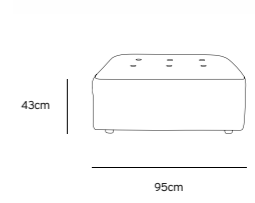

/NEW

VINT COUCH ELEMENT HOCKER |
CORDUROY VELVET AGED GOLD
MZM4938

Product length/depth:	93cm
Product width:	97cm
Product height:	43cm