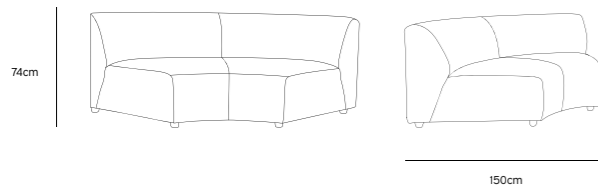

**FOOTED POT EARTHENWARE CREAM**  
ACE6961  
42x42x43cm

**/NEW**

**METAL SIDE TABLE ROUND CREAM**  
MTA2848  
40x40x45cm

**/NEW**

**/NEW**  
**JAX COUCH ELEMENT ROUND | ROYAL VELVET, BLUE**  
**MZM4968**

Product length/depth: 150cm  
 Product width: 95cm  
 Product height: 74cm  
 Seat height: 43cm