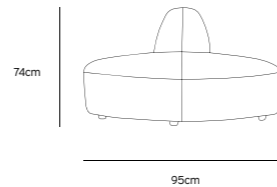

**FOOTED POT EARTHENWARE CREAM**  
ACE6961  
42x42x43cm

**/NEW**

**METAL SIDE TABLE ROUND CREAM**  
MTA2848  
40x40x45cm

**/NEW**

**/NEW**  
**JAX COUCH ELEMENT ROUND | ROYAL VELVET, BLUE**  
**MZM4968**

Product length/depth: 150cm  
 Product width: 95cm  
 Product height: 74cm  
 Seat height: 43cm