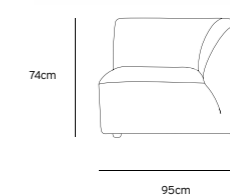

/NEW
JAX COUCH ELEMENT RIGHT | ROYAL VELVET, BLUE
MZM4964

Product length/depth: 95cm
Product width: 95cm
Product height: 74cm
Seat height: 43cm