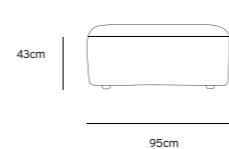

/NEW
JAX COUCH ELEMENT HOCKER SMALL | ROYAL VELVET, BLUE
MZM4974