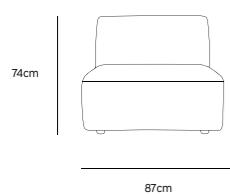

**FOOTED POT EARTHENWARE CREAM**  
ACE6961  
42x42x43cm

**/NEW**

**METAL SIDE TABLE ROUND CREAM**  
MTA2848  
40x40x45cm

**/NEW**

**/NEW**  
**JAX COUCH ELEMENT ROUND | ROYAL VELVET, BLUE**  
**MZM4968**

Product length/depth: 150cm  
 Product width: 95cm  
 Product height: 74cm  
 Seat height: 43cm

**/NEW**  
**JAX COUCH ELEMENT ANGLE | ROYAL VELVET, BLUE**  
**MZM4966**

Product length/depth: 95cm  
 Product width: 95cm  
 Product height: 74cm  
 Seat height: 43cm

**/NEW**  
**JAX COUCH ELEMENT LEFT | ROYAL VELVET, BLUE**  
**MZM4963**

Product length/depth: 95cm  
 Product width: 95cm  
 Product height: 74cm  
 Seat height: 43cm

**/NEW**  
**JAX COUCH ELEMENT RIGHT | ROYAL VELVET, BLUE**  
**MZM4964**

Product length/depth: 95cm  
 Product width: 95cm  
 Product height: 74cm  
 Seat height: 43cm