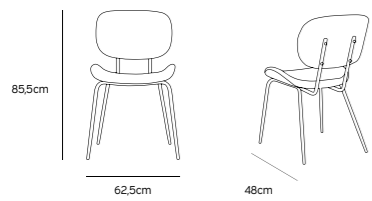

DINING CHAIR RIB BLACK

MSK3705

Product length/depth: 48cm
Product width: 62,5cm
Product height: 85,5cm
Seat height: 44cm
Seat depth: 44,5cm

DINING CHAIR RIB CRÈME

MSK3706

Product length/depth: 48cm
Product width: 62,5cm
Product height: 85,5cm
Seat height: 44cm
Seat depth: 44,5cm