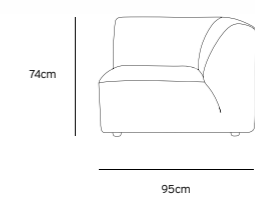

Product length/depth: 150cm  
Product width: 95cm  
Product height: 74cm  
Seat height: 43cm

**/NEW**

**JAX COUCH ELEMENT ANGLE | TED, STONE**  
**MZM4952**

Product length/depth: 95cm  
Product width: 95cm  
Product height: 74cm  
Seat height: 43cm

**/NEW**

**JAX COUCH ELEMENT LEFT | TED, STONE**  
**MZM4949**

Product length/depth: 95cm  
Product width: 95cm  
Product height: 74cm  
Seat height: 43cm

**/NEW**

**JAX COUCH ELEMENT RIGHT | TED, STONE**  
**MZM4950**

Product length/depth: 95cm  
Product width: 95cm  
Product height: 74cm  
Seat height: 43cm

**/NEW**

**JAX COUCH ELEMENT MIDDLE | TED, STONE**  
**MZM4951**

Product length/depth: 95cm  
Product width: 87cm  
Product height: 74cm  
Seat height: 43cm