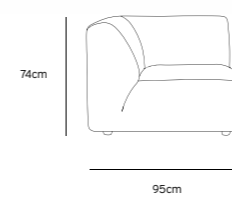

Product length/depth: 150cm  
Product width: 95cm  
Product height: 74cm  
Seat height: 43cm

**/NEW**

**JAX COUCH ELEMENT ANGLE | TED, STONE**  
**MZM4952**

Product length/depth: 95cm  
Product width: 95cm  
Product height: 74cm  
Seat height: 43cm

Product length/depth: 95cm  
Product width: 95cm  
Product height: 74cm  
Seat height: 43cm

**/NEW**

**JAX COUCH ELEMENT MIDDLE | TED, STONE**  
**MZM4951**

Product length/depth: 95cm  
Product width: 87cm  
Product height: 74cm  
Seat height: 43cm