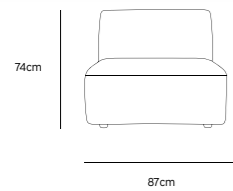

Product length/depth: 150cm  
Product width: 95cm  
Product height: 74cm  
Seat height: 43cm

**/NEW**

**JAX COUCH ELEMENT ANGLE | TED, STONE**  
**MZM4952**

Product length/depth: 95cm  
Product width: 95cm  
Product height: 74cm  
Seat height: 43cm

**/NEW**

**JAX COUCH ELEMENT LEFT | TED, STONE**  
**MZM4949**

Product length/depth: 95cm  
Product width: 95cm  
Product height: 74cm  
Seat height: 43cm

**/NEW**

**JAX COUCH ELEMENT RIGHT | TED, STONE**  
**MZM4950**

Product length/depth: 95cm  
Product width: 95cm  
Product height: 74cm  
Seat height: 43cm

**/NEW**

**JAX COUCH ELEMENT MIDDLE | TED, STONE**  
**MZM4951**

Product length/depth: 95cm  
Product width: 87cm  
Product height: 74cm  
Seat height: 43cm