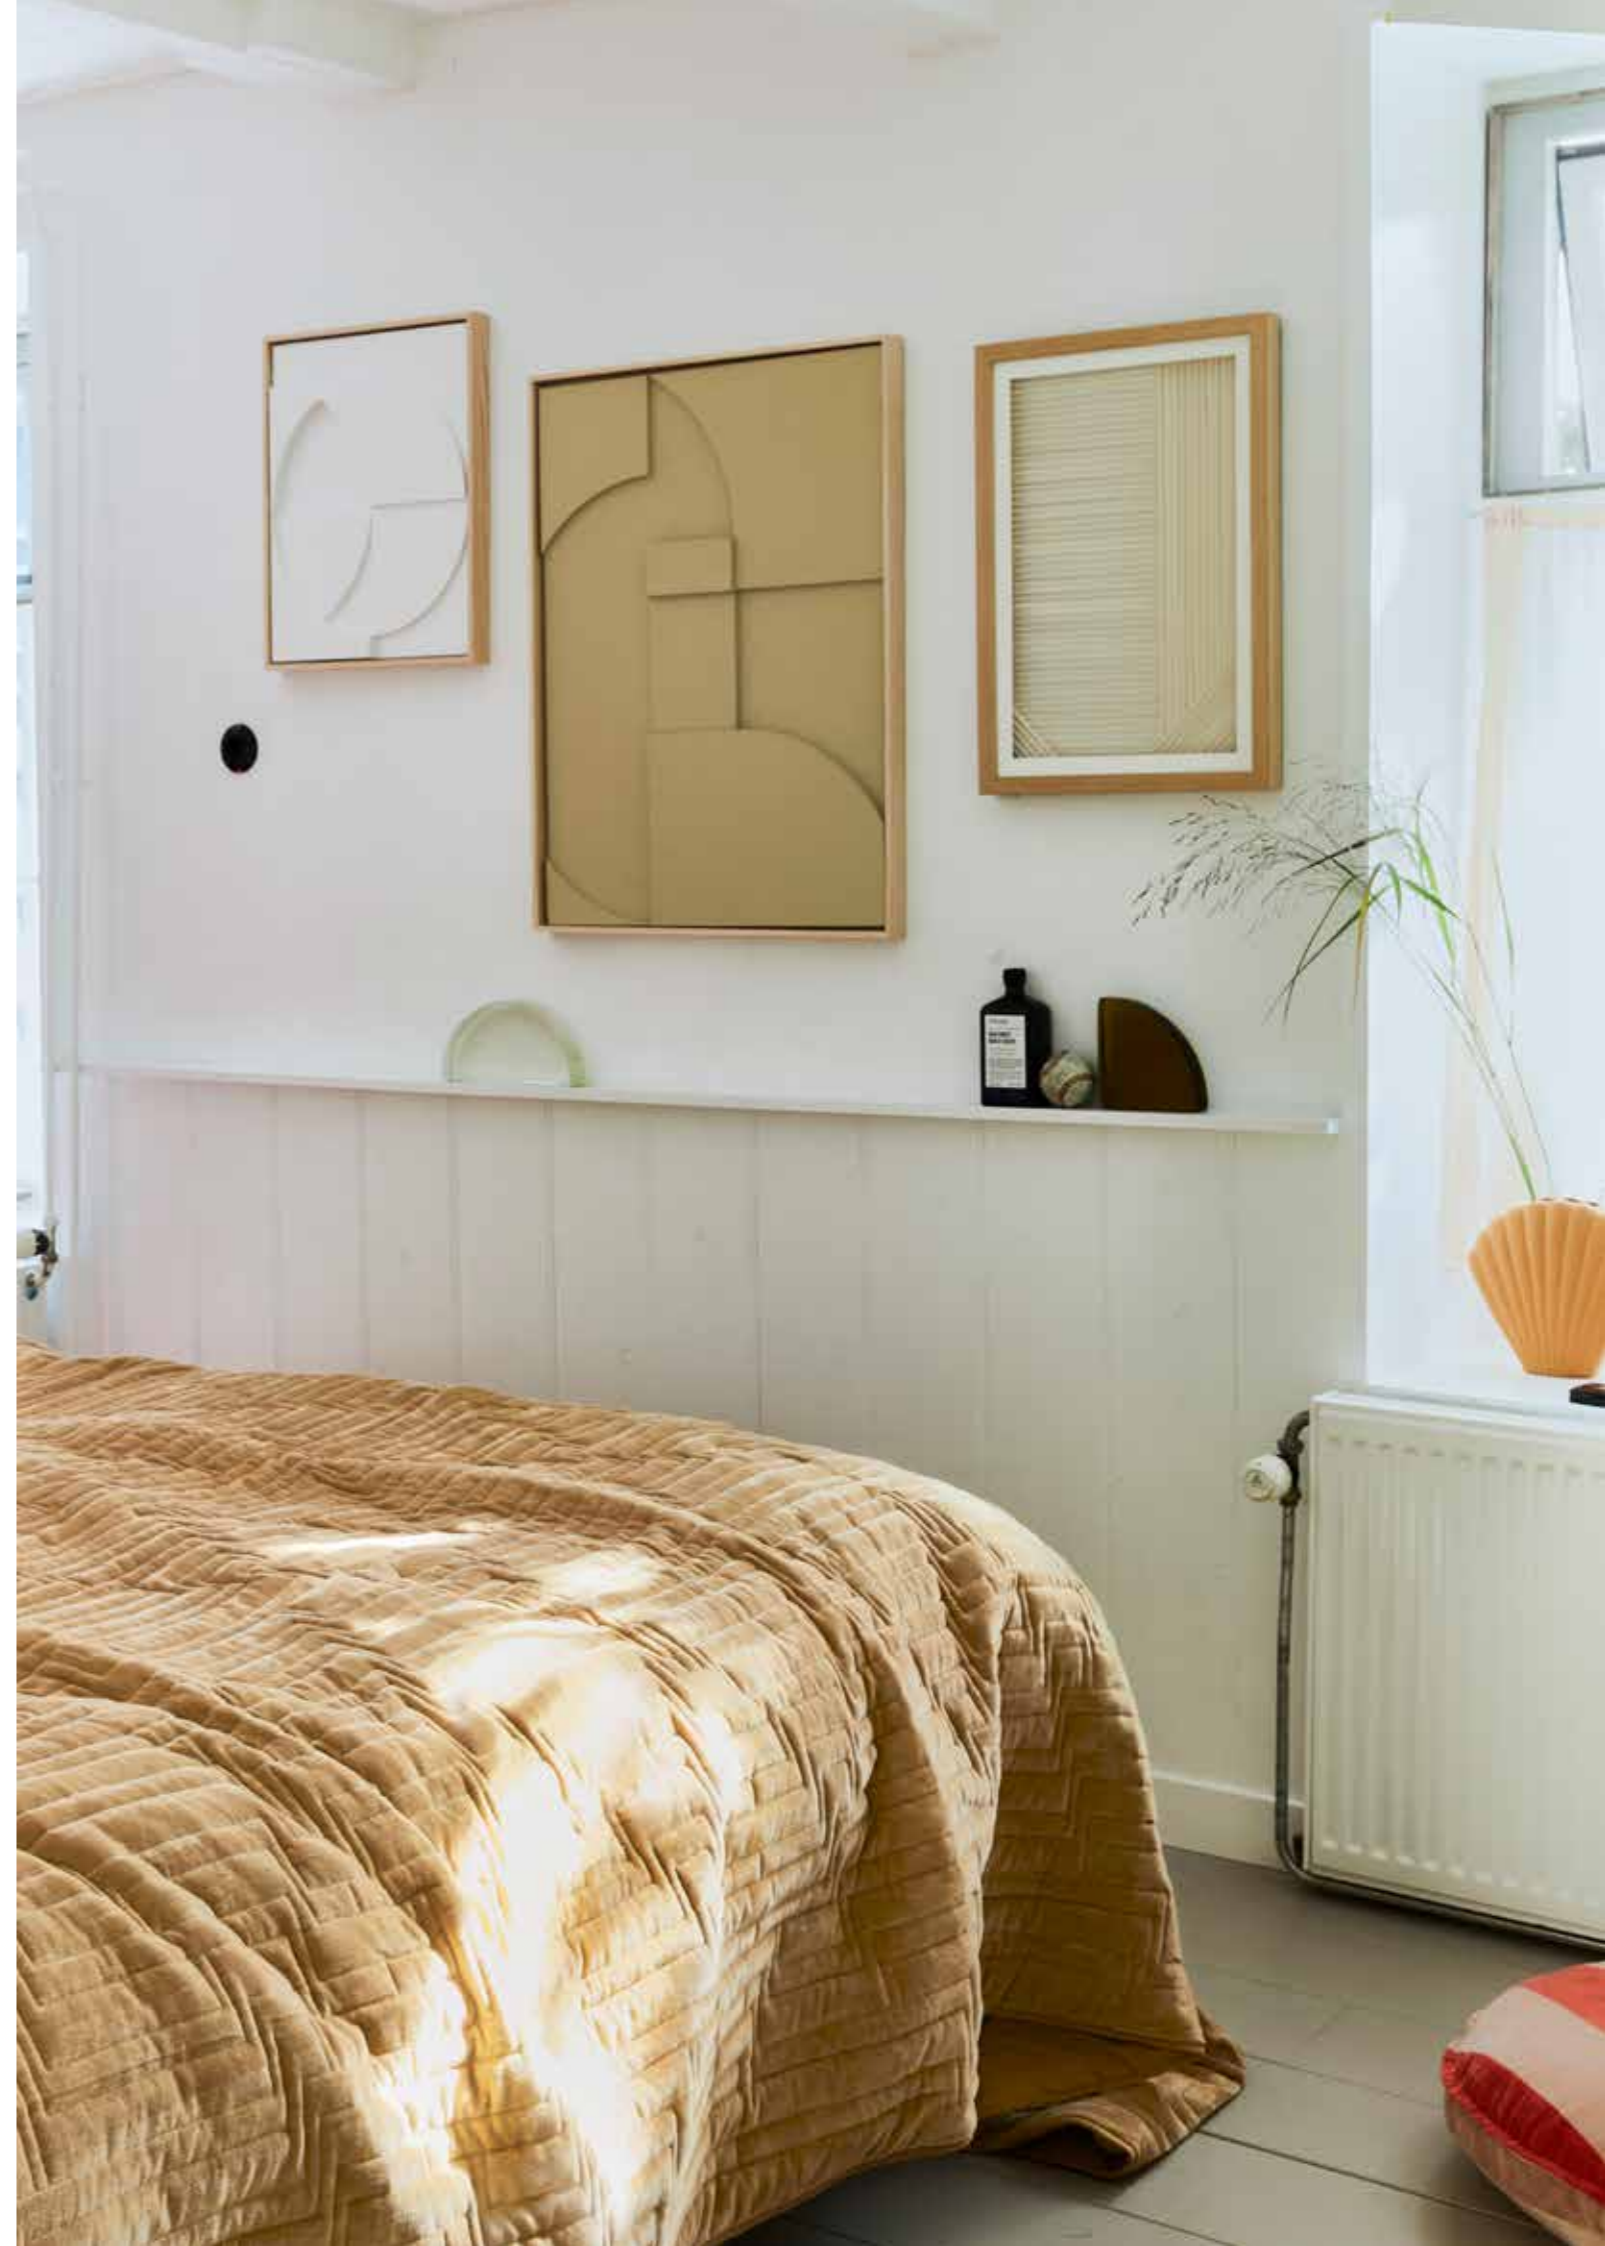

GLASS OBJECT MUSTARD
AOA9992
14x3x15cm

GLASS OBJECT CLEAR
AOA9994
24x5x11cm

FRAMED RELIEF ART PANEL WHITE C
AWD8924
43x4x53cm

(NEW)

QUILTED COTTON VELVET BEDSPREAD SOFT YELLOW
TTS1033
240x260cm

(NEW)

STRIPED VELVET SEAT CUSHION ROUND RED/PINK
TKU2127
60x60x5cm

(NEW)

OTHER ITEMS PHOTO:

(NEW) Framed relief art panel sand A | AWD8929 | 63x4x83cm

(NEW) Layered paper art frame A | AWD8913 | 42x4x60cm

Ceramic shell vase terra L | ACE6840 | 24,8x9x20,8cm