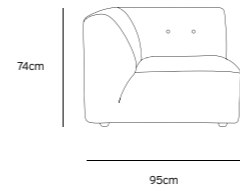

/NEW

VINT COUCH ELEMENT LEFT |
CORDUROY VELVET AGED GOLD
MZM4935

Product length/depth:	95cm
Product width:	97cm
Product height:	74cm
Seat height:	43cm