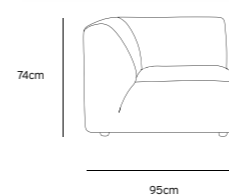

/NEW
JAX COUCH ELEMENT LEFT | ROYAL VELVET, BLUE
MZM4963

Product length/depth: 95cm
Product width: 95cm
Product height: 74cm
Seat height: 43cm