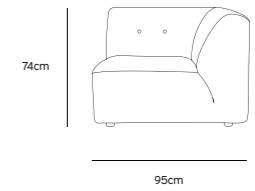

/NEW

VINT COUCH ELEMENT RIGHT |
CORDUROY VELVET AGED GOLD
MZM4936

Product length/depth:	95cm
Product width:	97cm
Product height:	74cm
Seat height:	43cm