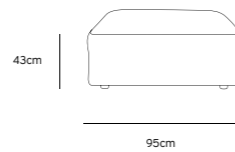

Product length/depth: 150cm  
Product width: 95cm  
Product height: 74cm  
Seat height: 43cm

**/NEW**

**JAX COUCH ELEMENT ANGLE | TED, STONE**  
**MZM4952**

Product length/depth: 95cm  
Product width: 95cm  
Product height: 74cm  
Seat height: 43cm

**/NEW**

**JAX COUCH ELEMENT LEFT | TED, STONE**  
**MZM4949**

Product length/depth: 95cm  
Product width: 95cm  
Product height: 74cm  
Seat height: 43cm

**/NEW**

**JAX COUCH ELEMENT RIGHT | TED, STONE**  
**MZM4950**

Product length/depth: 95cm  
Product width: 95cm  
Product height: 74cm  
Seat height: 43cm

**/NEW**

**JAX COUCH ELEMENT MIDDLE | TED, STONE**  
**MZM4951**

Product length/depth: 95cm  
Product width: 87cm  
Product height: 74cm  
Seat height: 43cm