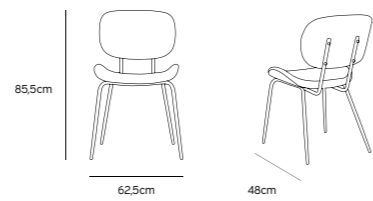

DINING CHAIR RIB BLACK

MSK3705

Product length/depth: 48cm
Product width: 62,5cm
Product height: 85,5cm
Seat height: 44cm
Seat depth: 44,5cm

DINING CHAIR RIB CRÈME

MSK3706

Product length/depth: 48cm
Product width: 62,5cm
Product height: 85,5cm
Seat height: 44cm
Seat depth: 44,5cm