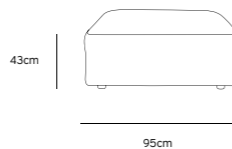

/NEW
JAX COUCH ELEMENT HOCKER | ROYAL VELVET, BLUE
MZM4967

Product length/depth: 95cm
Product width: 95cm
Product height: 43cm