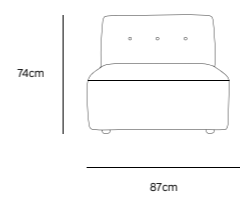

/NEW

VINT COUCH ELEMENT MIDDLE |
CORDUROY VELVET AGED GOLD
MZM4937

Product length/depth:	88cm
Product width:	97cm
Product height:	74cm
Seat height:	43cm