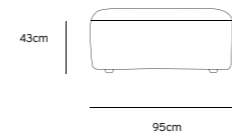

/NEW

JAX COUCH ELEMENT ROUND | TED, STONE
MZM4954

Product length/depth: 150cm
Product width: 95cm
Product height: 74cm
Seat height: 43cm

/NEW

JAX COUCH ELEMENT ANGLE | TED, STONE
MZM4952

Product length/depth: 95cm
Product width: 95cm
Product height: 74cm
Seat height: 43cm

/NEW

JAX COUCH ELEMENT LEFT | TED, STONE
MZM4949

Product length/depth: 95cm
Product width: 95cm
Product height: 74cm
Seat height: 43cm

/NEW

JAX COUCH ELEMENT RIGHT | TED, STONE
MZM4950

Product length/depth: 95cm
Product width: 95cm
Product height: 74cm
Seat height: 43cm

/NEW

JAX COUCH ELEMENT MIDDLE | TED, STONE
MZM4951

Product length/depth: 95cm
Product width: 87cm
Product height: 74cm
Seat height: 43cm

/NEW

JAX COUCH ELEMENT HOCKER | TED, STONE
MZM4953

Product length/depth: 95cm
Product width: 95cm
Product height: 43cm

/NEW

JAX COUCH ELEMENT HOCKER SMALL | TED, STONE
MZM4973

Product length/depth: 95cm
Product width: 47cm
Product height: 43cm

THESE FABRICS ARE ALL AVAILABLE FOR OUR JAX COUCH. PICK YOUR FAVOURITE:

Vintage velvet

Juke velvet

Sneak

Cosy

Royal velvet

Ted