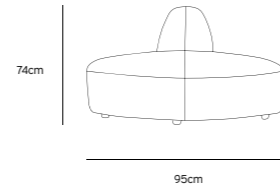

Product length/depth: 150cm  
Product width: 95cm  
Product height: 74cm  
Seat height: 43cm

**/NEW**

**JAX COUCH ELEMENT ANGLE | TED, STONE**  
**MZM4952**

Product length/depth: 95cm  
Product width: 95cm  
Product height: 74cm  
Seat height: 43cm

**/NEW**

**JAX COUCH ELEMENT LEFT | TED, STONE**  
**MZM4949**

Product length/depth: 95cm  
Product width: 95cm  
Product height: 74cm  
Seat height: 43cm

**/NEW**

**JAX COUCH ELEMENT RIGHT | TED, STONE**  
**MZM4950**