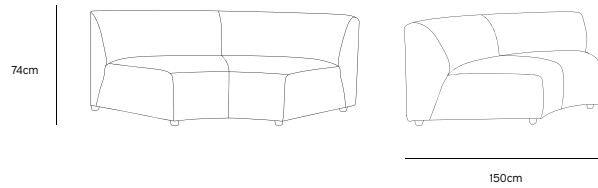

**FOOTED POT EARTHENWARE CREAM**  
ACE6961  
42x42x43cm

**/NEW**

**METAL SIDE TABLE ROUND CREAM**  
MTA2848  
40x40x45cm

**/NEW**

**/NEW**  
**JAX COUCH ELEMENT ROUND | ROYAL VELVET, BLUE**  
**MZM4968**

Product length/depth: 150cm  
 Product width: 95cm  
 Product height: 74cm  
 Seat height: 43cm

**/NEW**  
**JAX COUCH ELEMENT ANGLE | ROYAL VELVET, BLUE**  
**MZM4966**

Product length/depth: 95cm  
 Product width: 95cm  
 Product height: 74cm  
 Seat height: 43cm

**/NEW**  
**JAX COUCH ELEMENT LEFT | ROYAL VELVET, BLUE**  
**MZM4963**