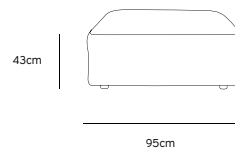

/NEW
JAX COUCH ELEMENT HOCKER | ROYAL VELVET, BLUE
MZM4967

Product length/depth: 95cm
Product width: 95cm
Product height: 43cm