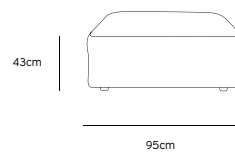

Product length/depth: 150cm  
Product width: 95cm  
Product height: 74cm  
Seat height: 43cm

**/NEW**

**JAX COUCH ELEMENT ANGLE | TED, STONE**  
**MZM4952**

Product length/depth: 95cm  
Product width: 95cm  
Product height: 74cm  
Seat height: 43cm

**/NEW**

**JAX COUCH ELEMENT LEFT | TED, STONE**  
**MZM4949**

Product length/depth: 95cm  
Product width: 95cm  
Product height: 74cm  
Seat height: 43cm

**/NEW**

**JAX COUCH ELEMENT RIGHT | TED, STONE**  
**MZM4950**

Product length/depth: 95cm  
Product width: 95cm  
Product height: 74cm  
Seat height: 43cm

**/NEW**

**JAX COUCH ELEMENT MIDDLE | TED, STONE**  
**MZM4951**

Product length/depth: 95cm  
Product width: 87cm  
Product height: 74cm  
Seat height: 43cm