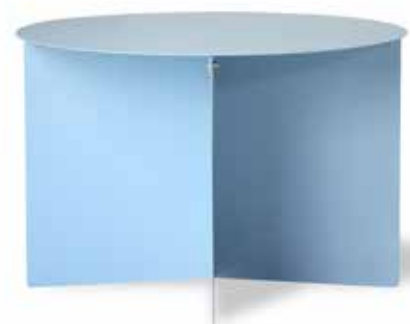

**GREEN GLASS VASE M**  
AGL4448  
11x11x17cm

**CERAMIC VASE GREEN WITH HANDLE**  
ACE6728  
19x19x41cm

**METAL SIDE TABLE ROUND BLUE**  
MTA2847  
60x60x40cm

**(NEW)**

**HEXAGONAL LAMP SHADE LINEN NATURAL L**  
VLK2011  
31x36x42cm