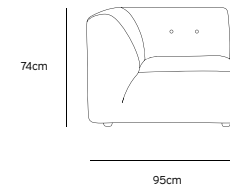

/NEW

**VINT COUCH ELEMENT LEFT |
CORDUROY VELVET AGED GOLD
MZM4935**

Product length/depth: 95cm
Product width: 97cm
Product height: 74cm
Seat height: 43cm