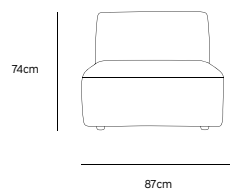

/NEW
JAX COUCH ELEMENT MIDDLE | ROYAL VELVET, BLUE
MZM4965

Product length/depth: 95cm
Product width: 87cm
Product height: 74cm
Seat height: 43cm