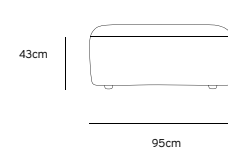

/NEW
JAX COUCH ELEMENT HOCKER SMALL | ROYAL VELVET, BLUE
MZM4974