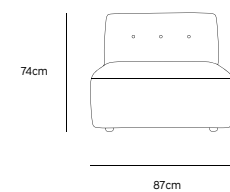

/NEW

**VINT COUCH ELEMENT MIDDLE |
CORDUROY VELVET AGED GOLD
MZM4937**

Product length/depth: 88cm
Product width: 97cm
Product height: 74cm
Seat height: 43cm