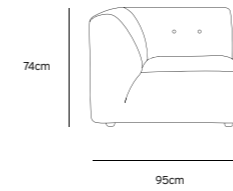

/NEW

**VINT COUCH ELEMENT LEFT |
CORDUROY VELVET AGED GOLD
MZM4935**

Product length/depth: 95cm
Product width: 97cm
Product height: 74cm
Seat height: 43cm