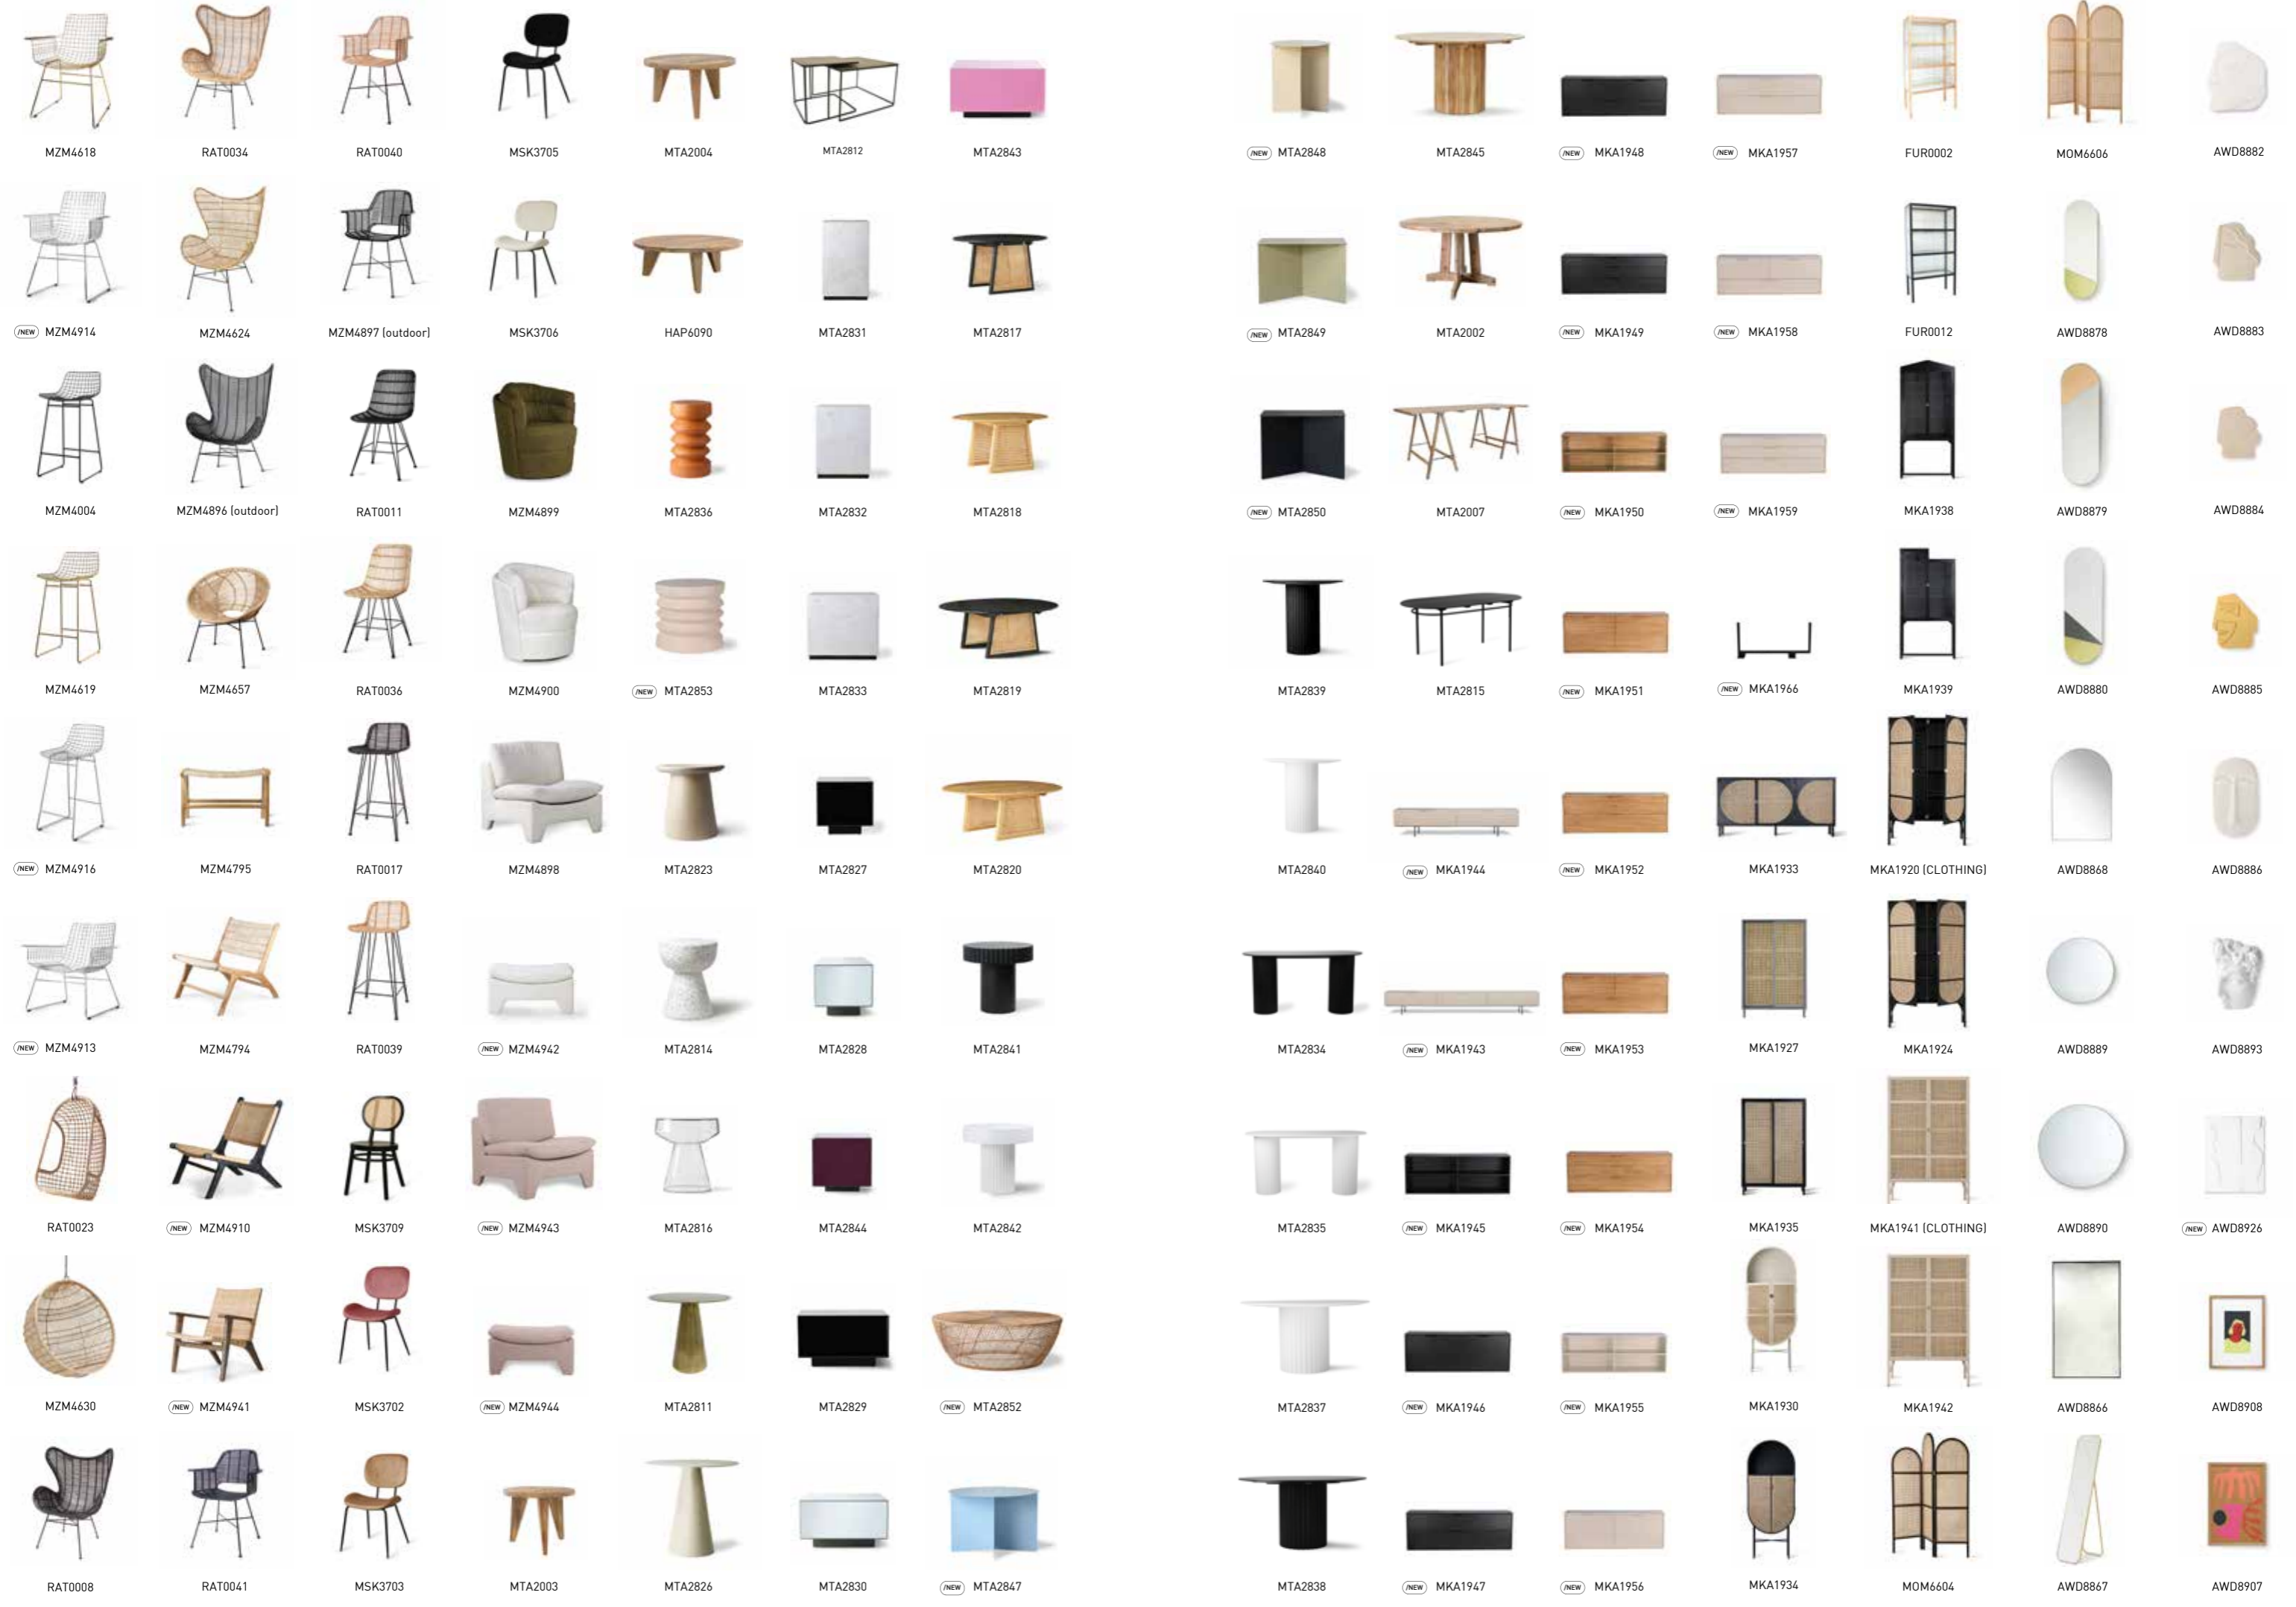

TRADITIONAL LANTERN XL CREAM

VOL5028

45x45x62/92cm

TRADITIONAL LANTERN XL TERRA

VOL5025

60x60x58/92cm

ACE6856

ACE6785