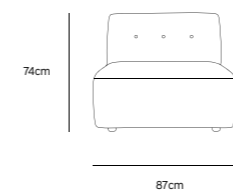

/NEW

**VINT COUCH ELEMENT MIDDLE |
CORDUROY VELVET AGED GOLD
MZM4937**

Product length/depth: 88cm
Product width: 97cm
Product height: 74cm
Seat height: 43cm