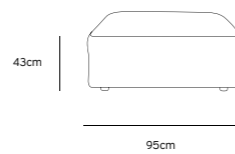

/NEW

JAX COUCH ELEMENT ROUND | TED, STONE
MZM4954

Product length/depth: 150cm
Product width: 95cm
Product height: 74cm
Seat height: 43cm

/NEW

JAX COUCH ELEMENT ANGLE | TED, STONE
MZM4952

Product length/depth: 95cm
Product width: 95cm
Product height: 74cm
Seat height: 43cm

/NEW

JAX COUCH ELEMENT LEFT | TED, STONE
MZM4949

Product length/depth: 95cm
Product width: 95cm
Product height: 74cm
Seat height: 43cm

/NEW

JAX COUCH ELEMENT RIGHT | TED, STONE
MZM4950

Product length/depth: 95cm
Product width: 95cm
Product height: 74cm
Seat height: 43cm

/NEW

JAX COUCH ELEMENT MIDDLE | TED, STONE
MZM4951

Product length/depth: 95cm
Product width: 87cm
Product height: 74cm
Seat height: 43cm

/NEW

JAX COUCH ELEMENT HOCKER | TED, STONE
MZM4953

Product length/depth: 95cm
Product width: 95cm
Product height: 43cm