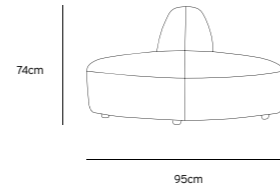

Product length/depth: 150cm
Product width: 95cm
Product height: 74cm
Seat height: 43cm

/NEW

JAX COUCH ELEMENT ANGLE | TED, STONE
MZM4952

Product length/depth: 95cm
Product width: 95cm
Product height: 74cm
Seat height: 43cm

/NEW

JAX COUCH ELEMENT LEFT | TED, STONE
MZM4949

Product length/depth: 95cm
Product width: 95cm
Product height: 74cm
Seat height: 43cm

/NEW

JAX COUCH ELEMENT RIGHT | TED, STONE
MZM4950

Product length/depth: 95cm
Product width: 95cm
Product height: 74cm
Seat height: 43cm