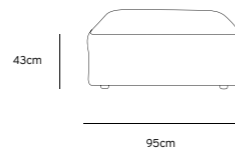

/NEW

JAX COUCH ELEMENT HOCKER | TED, STONE
MZM4953

Product length/depth: 95cm
Product width: 95cm
Product height: 43cm