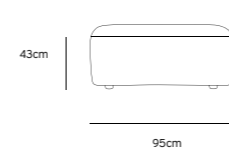

Product length/depth: 95cm
 Product width: 87cm
 Product height: 74cm
 Seat height: 43cm

/NEW
JAX COUCH ELEMENT HOCKER | ROYAL VELVET, BLUE
MZM4967

Product length/depth: 95cm
 Product width: 95cm
 Product height: 43cm