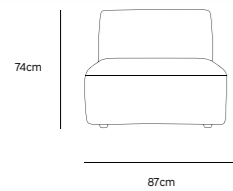

Product length/depth: 150cm
Product width: 95cm
Product height: 74cm
Seat height: 43cm

/NEW

JAX COUCH ELEMENT ANGLE | TED, STONE
MZM4952

Product length/depth: 95cm
Product width: 95cm
Product height: 74cm
Seat height: 43cm

/NEW

JAX COUCH ELEMENT LEFT | TED, STONE
MZM4949

Product length/depth: 95cm
Product width: 95cm
Product height: 74cm
Seat height: 43cm

/NEW

JAX COUCH ELEMENT RIGHT | TED, STONE
MZM4950

Product length/depth: 95cm
Product width: 95cm
Product height: 74cm
Seat height: 43cm

/NEW

JAX COUCH ELEMENT MIDDLE | TED, STONE
MZM4951

Product length/depth: 95cm
Product width: 87cm
Product height: 74cm
Seat height: 43cm

/NEW

JAX COUCH ELEMENT HOCKER | TED, STONE
MZM4953

Product length/depth: 95cm
Product width: 95cm
Product height: 43cm