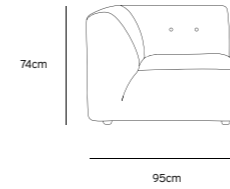

/NEW

VINT COUCH ELEMENT LEFT | CORDUROY VELVET AGED GOLD MZM4935

Product length/depth: 95cm
Product width: 97cm
Product height: 74cm
Seat height: 43cm