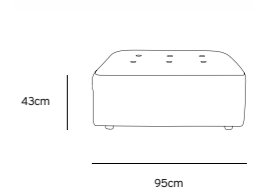

/NEW

VINT COUCH ELEMENT HOCKER | CORDUROY VELVET AGED GOLD MZM4938

Product length/depth: 93cm
Product width: 97cm
Product height: 43cm