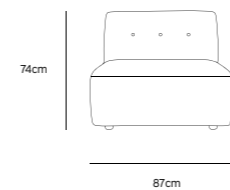

/NEW

VINT COUCH ELEMENT MIDDLE | CORDUROY VELVET AGED GOLD MZM4937

Product length/depth: 88cm
Product width: 97cm
Product height: 74cm
Seat height: 43cm