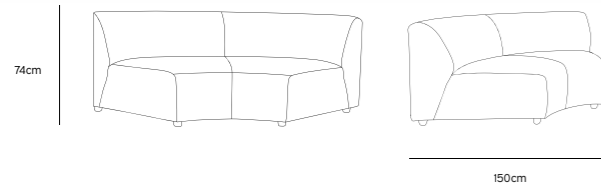

/NEW

JAX COUCH ELEMENT ROUND | TED, STONE
MZM4954

Product length/depth: 150cm
Product width: 95cm
Product height: 74cm
Seat height: 43cm