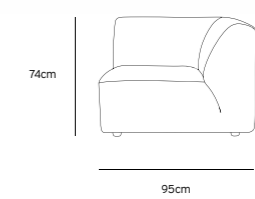

Product length/depth: 150cm
Product width: 95cm
Product height: 74cm
Seat height: 43cm

/NEW

JAX COUCH ELEMENT ANGLE | TED, STONE
MZM4952

Product length/depth: 95cm
Product width: 95cm
Product height: 74cm
Seat height: 43cm

/NEW

JAX COUCH ELEMENT LEFT | TED, STONE
MZM4949

Product length/depth: 95cm
Product width: 95cm
Product height: 74cm
Seat height: 43cm

/NEW

JAX COUCH ELEMENT RIGHT | TED, STONE
MZM4950

Product length/depth: 95cm
Product width: 95cm
Product height: 74cm
Seat height: 43cm