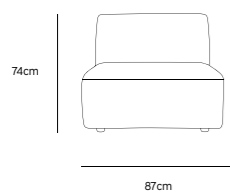

/NEW
JAX COUCH ELEMENT MIDDLE | ROYAL VELVET, BLUE
MZM4965

Product length/depth: 95cm
Product width: 87cm
Product height: 74cm
Seat height: 43cm