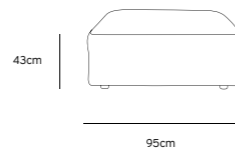

/NEW
JAX COUCH ELEMENT HOCKER | ROYAL VELVET, BLUE
MZM4967

Product length/depth: 95cm
Product width: 95cm
Product height: 43cm