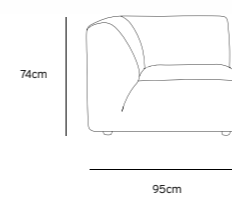

Product length/depth: 150cm
Product width: 95cm
Product height: 74cm
Seat height: 43cm

/NEW

JAX COUCH ELEMENT ANGLE | TED, STONE
MZM4952

Product length/depth: 95cm
Product width: 95cm
Product height: 74cm
Seat height: 43cm

/NEW

JAX COUCH ELEMENT LEFT | TED, STONE
MZM4949

Product length/depth: 95cm
Product width: 95cm
Product height: 74cm
Seat height: 43cm

/NEW

JAX COUCH ELEMENT RIGHT | TED, STONE
MZM4950

Product length/depth: 95cm
Product width: 95cm
Product height: 74cm
Seat height: 43cm