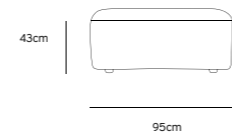

Product length/depth: 150cm
Product width: 95cm
Product height: 74cm
Seat height: 43cm

/NEW

JAX COUCH ELEMENT ANGLE | TED, STONE
MZM4952

Product length/depth: 95cm
Product width: 95cm
Product height: 74cm
Seat height: 43cm

/NEW

JAX COUCH ELEMENT LEFT | TED, STONE
MZM4949

Product length/depth: 95cm
Product width: 95cm
Product height: 74cm
Seat height: 43cm

/NEW

JAX COUCH ELEMENT RIGHT | TED, STONE
MZM4950

Product length/depth: 95cm
Product width: 95cm
Product height: 74cm
Seat height: 43cm

/NEW

JAX COUCH ELEMENT MIDDLE | TED, STONE
MZM4951

Product length/depth: 95cm
Product width: 87cm
Product height: 74cm
Seat height: 43cm

/NEW

JAX COUCH ELEMENT HOCKER | TED, STONE
MZM4953

Product length/depth: 95cm
Product width: 95cm
Product height: 43cm