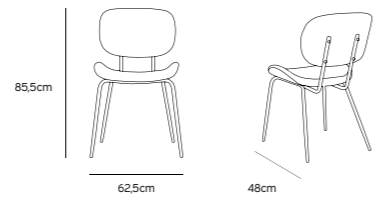

Product length/depth: 48cm
 Product width: 62,5cm
 Product height: 85,5cm
 Seat height: 44cm
 Seat depth: 44,5cm

**DINING CHAIR VELVET SAND
MSK3703**

Product length/depth: 48cm
 Product width: 62,5cm
 Product height: 85,5cm
 Seat height: 44cm
 Seat depth: 44,5cm