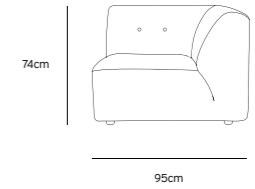

/NEW

VINT COUCH ELEMENT RIGHT | CORDUROY VELVET AGED GOLD MZM4936

Product length/depth: 95cm
Product width: 97cm
Product height: 74cm
Seat height: 43cm