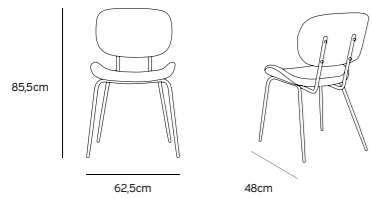

Product length/depth: 48cm
 Product width: 62,5cm
 Product height: 85,5cm
 Seat height: 44cm
 Seat depth: 44,5cm

**DINING CHAIR VELVET SAND
MSK3703**

Product length/depth: 48cm
 Product width: 62,5cm
 Product height: 85,5cm
 Seat height: 44cm
 Seat depth: 44,5cm