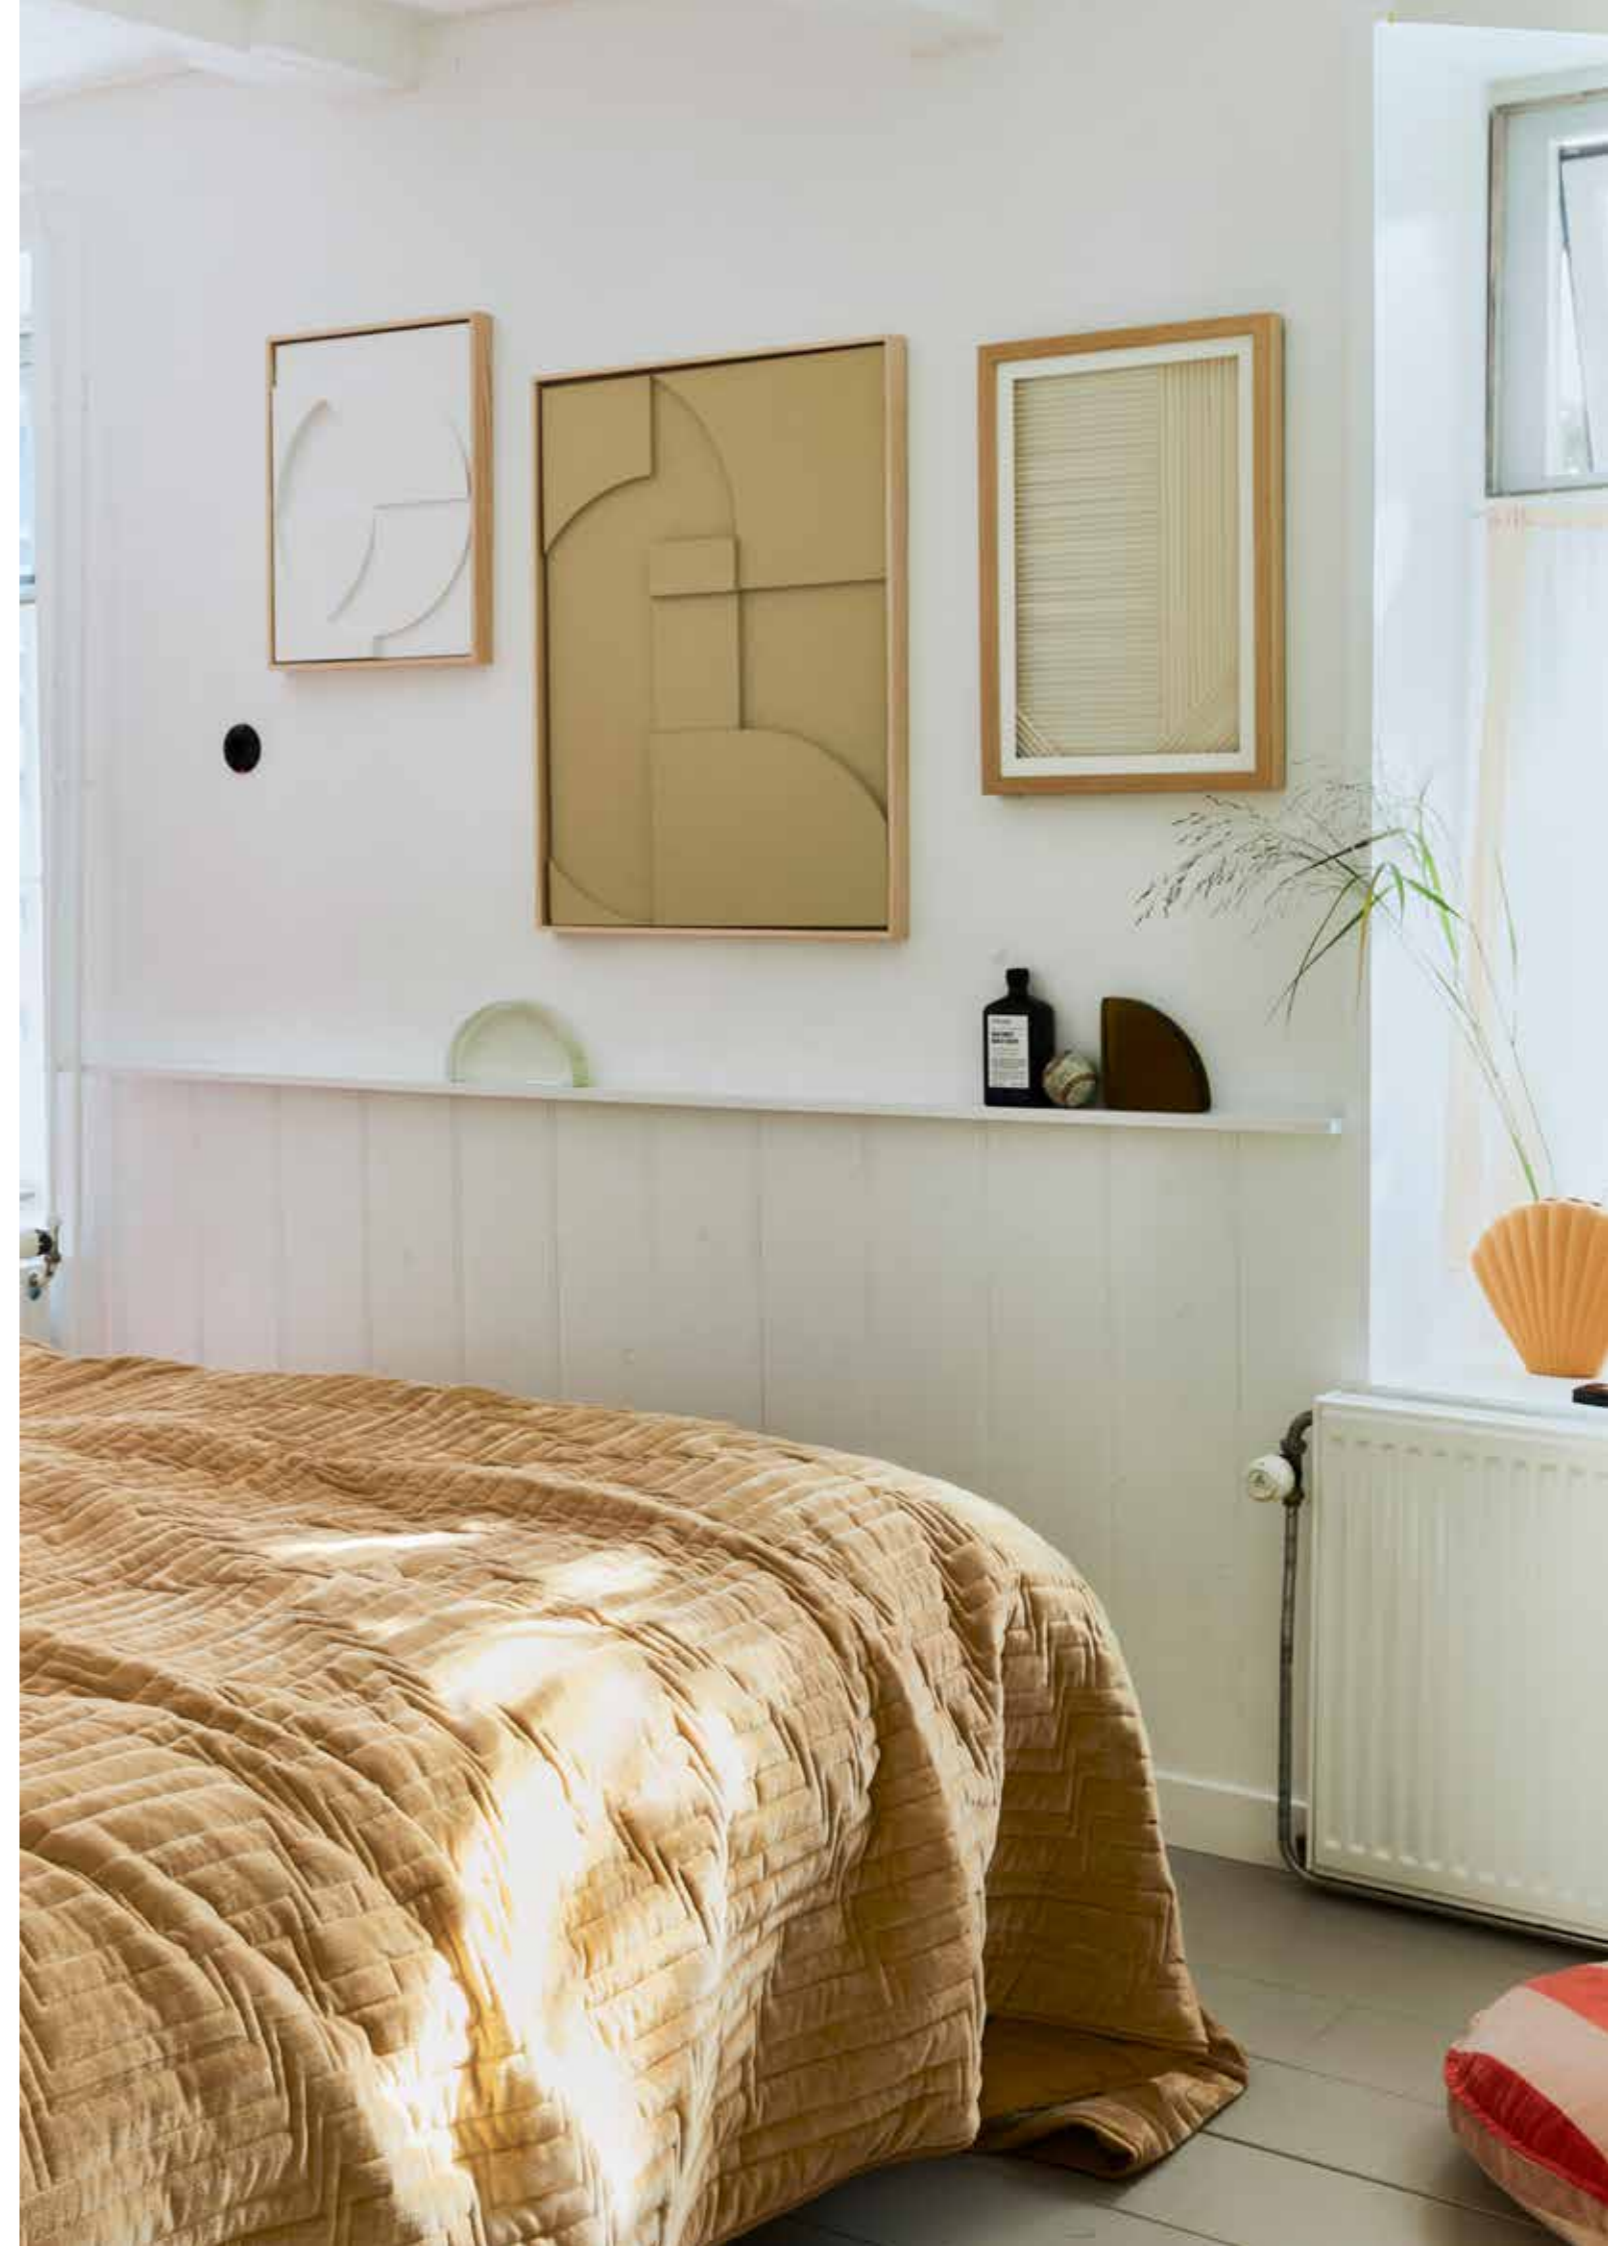

GLASS OBJECT MUSTARD
AOA9992
14x3x15cm

GLASS OBJECT CLEAR
AOA9994
24x5x11cm

FRAMED RELIEF ART PANEL WHITE C
AWD8924
43x4x53cm

(NEW)

QUILTED COTTON VELVET BEDSPREAD SOFT YELLOW
TTS1033
240x260cm

(NEW)

STRIPED VELVET SEAT CUSHION ROUND RED/PINK
TKU2127
60x60x5cm

(NEW)

OTHER ITEMS PHOTO:

(NEW) Framed relief art panel sand A | AWD8929 | 63x4x83cm

(NEW) Layered paper art frame A | AWD8913 | 42x4x60cm

Ceramic shell vase terra L | ACE6840 | 24,8x9x20,8cm