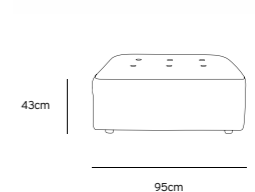

/NEW

VINT COUCH ELEMENT HOCKER |
CORDUROY VELVET AGED GOLD
MZM4938

Product length/depth:	93cm
Product width:	97cm
Product height:	43cm