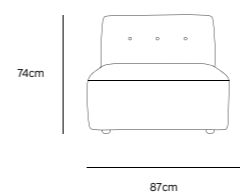

/NEW

VINT COUCH ELEMENT MIDDLE |
CORDUROY VELVET AGED GOLD
MZM4937

Product length/depth:	88cm
Product width:	97cm
Product height:	74cm
Seat height:	43cm