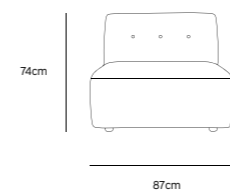

/NEW

**VINT COUCH ELEMENT MIDDLE |
CORDUROY VELVET AGED GOLD
MZM4937**

Product length/depth: 88cm
Product width: 97cm
Product height: 74cm
Seat height: 43cm