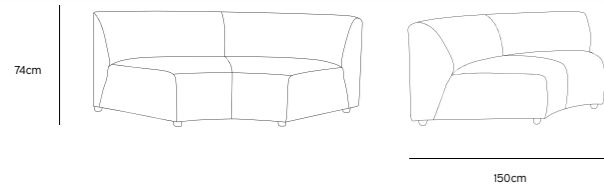

/NEW

JAX COUCH ELEMENT ROUND | TED, STONE
MZM4954

Product length/depth: 150cm
Product width: 95cm
Product height: 74cm
Seat height: 43cm