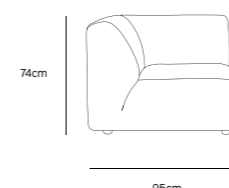

/NEW

/NEW
JAX COUCH ELEMENT ROUND | ROYAL VELVET, BLUE
MZM4968

Product length/depth: 150cm
 Product width: 95cm
 Product height: 74cm
 Seat height: 43cm

/NEW
JAX COUCH ELEMENT ANGLE | ROYAL VELVET, BLUE
MZM4966

Product length/depth: 95cm
 Product width: 95cm
 Product height: 74cm
 Seat height: 43cm

/NEW
JAX COUCH ELEMENT LEFT | ROYAL VELVET, BLUE
MZM4963

Product length/depth: 95cm
 Product width: 95cm
 Product height: 74cm
 Seat height: 43cm