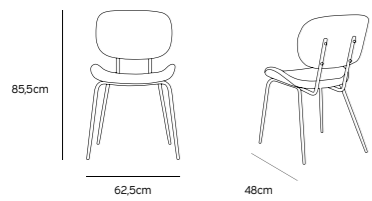

MSK3702

Product length/depth: 48cm
 Product width: 62,5cm
 Product height: 85,5cm
 Seat height: 44cm
 Seat depth: 44,5cm

DINING CHAIR VELVET SAND

MSK3703

Product length/depth: 48cm
 Product width: 62,5cm
 Product height: 85,5cm
 Seat height: 44cm
 Seat depth: 44,5cm