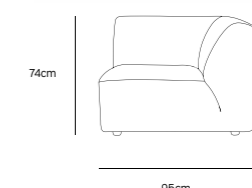

/NEW

/NEW
JAX COUCH ELEMENT ROUND | ROYAL VELVET, BLUE
MZM4968

Product length/depth: 150cm
 Product width: 95cm
 Product height: 74cm
 Seat height: 43cm

/NEW
JAX COUCH ELEMENT ANGLE | ROYAL VELVET, BLUE
MZM4966

Product length/depth: 95cm
 Product width: 95cm
 Product height: 74cm
 Seat height: 43cm

/NEW
JAX COUCH ELEMENT LEFT | ROYAL VELVET, BLUE
MZM4963

Product length/depth: 95cm
 Product width: 95cm
 Product height: 74cm
 Seat height: 43cm