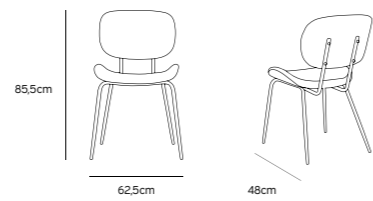

MSK3702

Product length/depth: 48cm
 Product width: 62,5cm
 Product height: 85,5cm
 Seat height: 44cm
 Seat depth: 44,5cm

DINING CHAIR VELVET SAND

MSK3703

Product length/depth: 48cm
 Product width: 62,5cm
 Product height: 85,5cm
 Seat height: 44cm
 Seat depth: 44,5cm