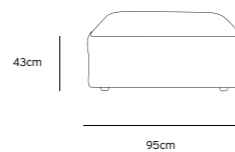

/NEW

JAX COUCH ELEMENT HOCKER | TED, STONE
MZM4953

Product length/depth: 95cm
Product width: 95cm
Product height: 43cm