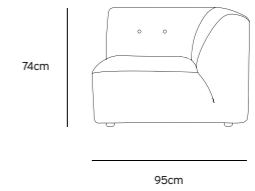

/NEW

**VINT COUCH ELEMENT RIGHT |
CORDUROY VELVET AGED GOLD
MZM4936**

Product length/depth: 95cm
Product width: 97cm
Product height: 74cm
Seat height: 43cm