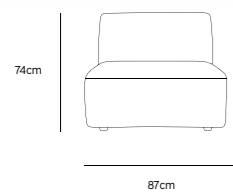

Product length/depth: 150cm
Product width: 95cm
Product height: 74cm
Seat height: 43cm

/NEW

JAX COUCH ELEMENT ANGLE | TED, STONE
MZM4952

Product length/depth: 95cm
Product width: 95cm
Product height: 74cm
Seat height: 43cm

/NEW

JAX COUCH ELEMENT LEFT | TED, STONE
MZM4949

Product length/depth: 95cm
Product width: 95cm
Product height: 74cm
Seat height: 43cm

/NEW

JAX COUCH ELEMENT RIGHT | TED, STONE
MZM4950

Product length/depth: 95cm
Product width: 95cm
Product height: 74cm
Seat height: 43cm

/NEW

JAX COUCH ELEMENT MIDDLE | TED, STONE
MZM4951

Product length/depth: 95cm
Product width: 87cm
Product height: 74cm
Seat height: 43cm

/NEW

JAX COUCH ELEMENT HOCKER | TED, STONE
MZM4953

Product length/depth: 95cm
Product width: 95cm
Product height: 43cm