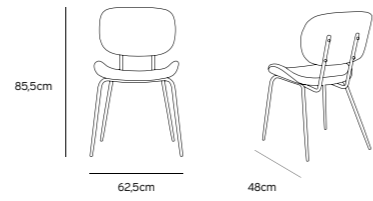

DINING CHAIR VELVET OLD PINK

MSK3702

Product length/depth: 48cm
Product width: 62,5cm
Product height: 85,5cm
Seat height: 44cm
Seat depth: 44,5cm

DINING CHAIR VELVET SAND

MSK3703

Product length/depth: 48cm
Product width: 62,5cm
Product height: 85,5cm
Seat height: 44cm
Seat depth: 44,5cm