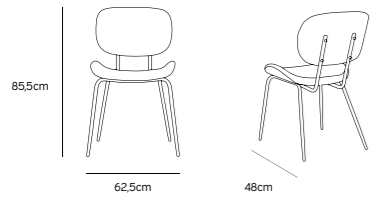

DINING CHAIR VELVET OLD PINK

MSK3702

Product length/depth: 48cm
Product width: 62,5cm
Product height: 85,5cm
Seat height: 44cm
Seat depth: 44,5cm

DINING CHAIR VELVET SAND

MSK3703

Product length/depth: 48cm
Product width: 62,5cm
Product height: 85,5cm
Seat height: 44cm
Seat depth: 44,5cm