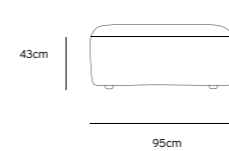

Product length/depth: 95cm
 Product width: 87cm
 Product height: 74cm
 Seat height: 43cm

/NEW
JAX COUCH ELEMENT HOCKER | ROYAL VELVET, BLUE
MZM4967

Product length/depth: 95cm
 Product width: 95cm
 Product height: 43cm