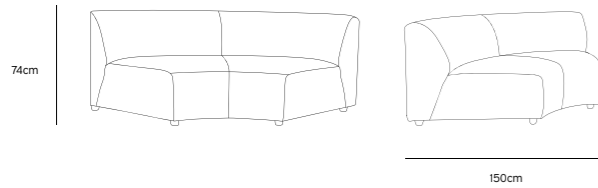

/NEW

/NEW
JAX COUCH ELEMENT ROUND | ROYAL VELVET, BLUE
MZM4968

Product length/depth: 150cm
 Product width: 95cm
 Product height: 74cm
 Seat height: 43cm

/NEW
JAX COUCH ELEMENT ANGLE | ROYAL VELVET, BLUE
MZM4966