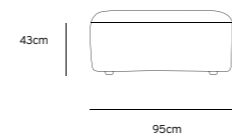

Product length/depth: 150cm
Product width: 95cm
Product height: 74cm
Seat height: 43cm

/NEW

JAX COUCH ELEMENT ANGLE | TED, STONE
MZM4952

Product length/depth: 95cm
Product width: 95cm
Product height: 74cm
Seat height: 43cm

/NEW

JAX COUCH ELEMENT LEFT | TED, STONE
MZM4949

Product length/depth: 95cm
Product width: 95cm
Product height: 74cm
Seat height: 43cm

/NEW

JAX COUCH ELEMENT RIGHT | TED, STONE
MZM4950

Product length/depth: 95cm
Product width: 95cm
Product height: 74cm
Seat height: 43cm

/NEW

JAX COUCH ELEMENT MIDDLE | TED, STONE
MZM4951

Product length/depth: 95cm
Product width: 87cm
Product height: 74cm
Seat height: 43cm

/NEW

JAX COUCH ELEMENT HOCKER | TED, STONE
MZM4953

Product length/depth: 95cm
Product width: 95cm
Product height: 43cm