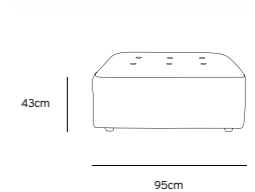

/NEW

**VINT COUCH ELEMENT HOCKER |
CORDUROY VELVET AGED GOLD
MZM4938**

Product length/depth: 93cm
Product width: 97cm
Product height: 43cm