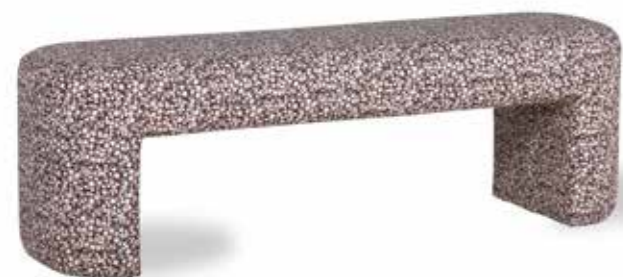

/NEW

DORIS for HKLIVING
PRINTED CUSHION PURPLE
TKU2120
40x30cm

/NEW

DORIS for HKLIVING
PRINTED CUSHION FLORAL
TKU2119
40x30cm

/NEW

DORIS for HKLIVING
FLOCK PRINT PANTHER
TKU2126
40x30cm

/NEW

DORIS for HKLIVING
LOBBY BENCH FLORAL PRINT
MZM4939
140x40x45cm