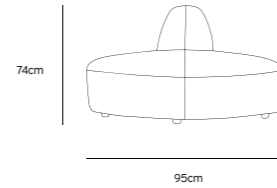

/NEW

/NEW
JAX COUCH ELEMENT ROUND | ROYAL VELVET, BLUE
MZM4968

Product length/depth: 150cm
 Product width: 95cm
 Product height: 74cm
 Seat height: 43cm

/NEW
JAX COUCH ELEMENT ANGLE | ROYAL VELVET, BLUE
MZM4966