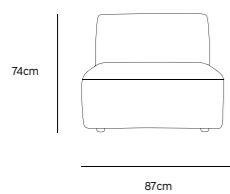

/NEW
JAX COUCH ELEMENT MIDDLE | ROYAL VELVET, BLUE
MZM4965

Product length/depth: 95cm
Product width: 87cm
Product height: 74cm
Seat height: 43cm