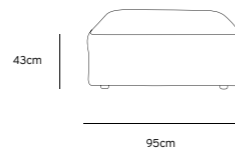

/NEW
JAX COUCH ELEMENT HOCKER | ROYAL VELVET, BLUE
MZM4967

Product length/depth: 95cm
Product width: 95cm
Product height: 43cm