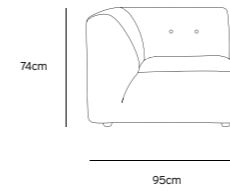

/NEW

**VINT COUCH ELEMENT LEFT |
CORDUROY VELVET AGED GOLD
MZM4935**

Product length/depth: 95cm
Product width: 97cm
Product height: 74cm
Seat height: 43cm