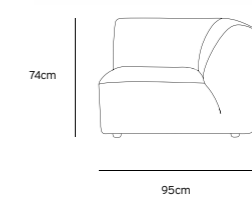

/NEW

/NEW
JAX COUCH ELEMENT ROUND | ROYAL VELVET, BLUE
MZM4968

Product length/depth: 150cm
 Product width: 95cm
 Product height: 74cm
 Seat height: 43cm

/NEW
JAX COUCH ELEMENT ANGLE | ROYAL VELVET, BLUE
MZM4966

Product length/depth: 95cm
 Product width: 95cm
 Product height: 74cm
 Seat height: 43cm

/NEW
JAX COUCH ELEMENT LEFT | ROYAL VELVET, BLUE
MZM4963

Product length/depth: 95cm
 Product width: 95cm
 Product height: 74cm
 Seat height: 43cm