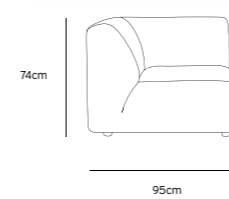

/NEW

/NEW
JAX COUCH ELEMENT ROUND | ROYAL VELVET, BLUE
MZM4968

Product length/depth: 150cm
 Product width: 95cm
 Product height: 74cm
 Seat height: 43cm

/NEW
JAX COUCH ELEMENT ANGLE | ROYAL VELVET, BLUE
MZM4966

Product length/depth: 95cm
 Product width: 95cm
 Product height: 74cm
 Seat height: 43cm

/NEW
JAX COUCH ELEMENT LEFT | ROYAL VELVET, BLUE
MZM4963

Product length/depth: 95cm
 Product width: 95cm
 Product height: 74cm
 Seat height: 43cm