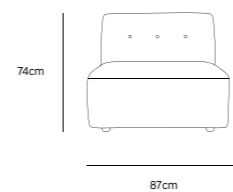

Product length/depth: 95cm
Product width: 97cm
Product height: 74cm
Seat height: 43cm

/NEW

**VINT COUCH ELEMENT RIGHT |
CORDUROY VELVET AGED GOLD
MZM4936**

Product length/depth: 95cm
Product width: 97cm
Product height: 74cm
Seat height: 43cm