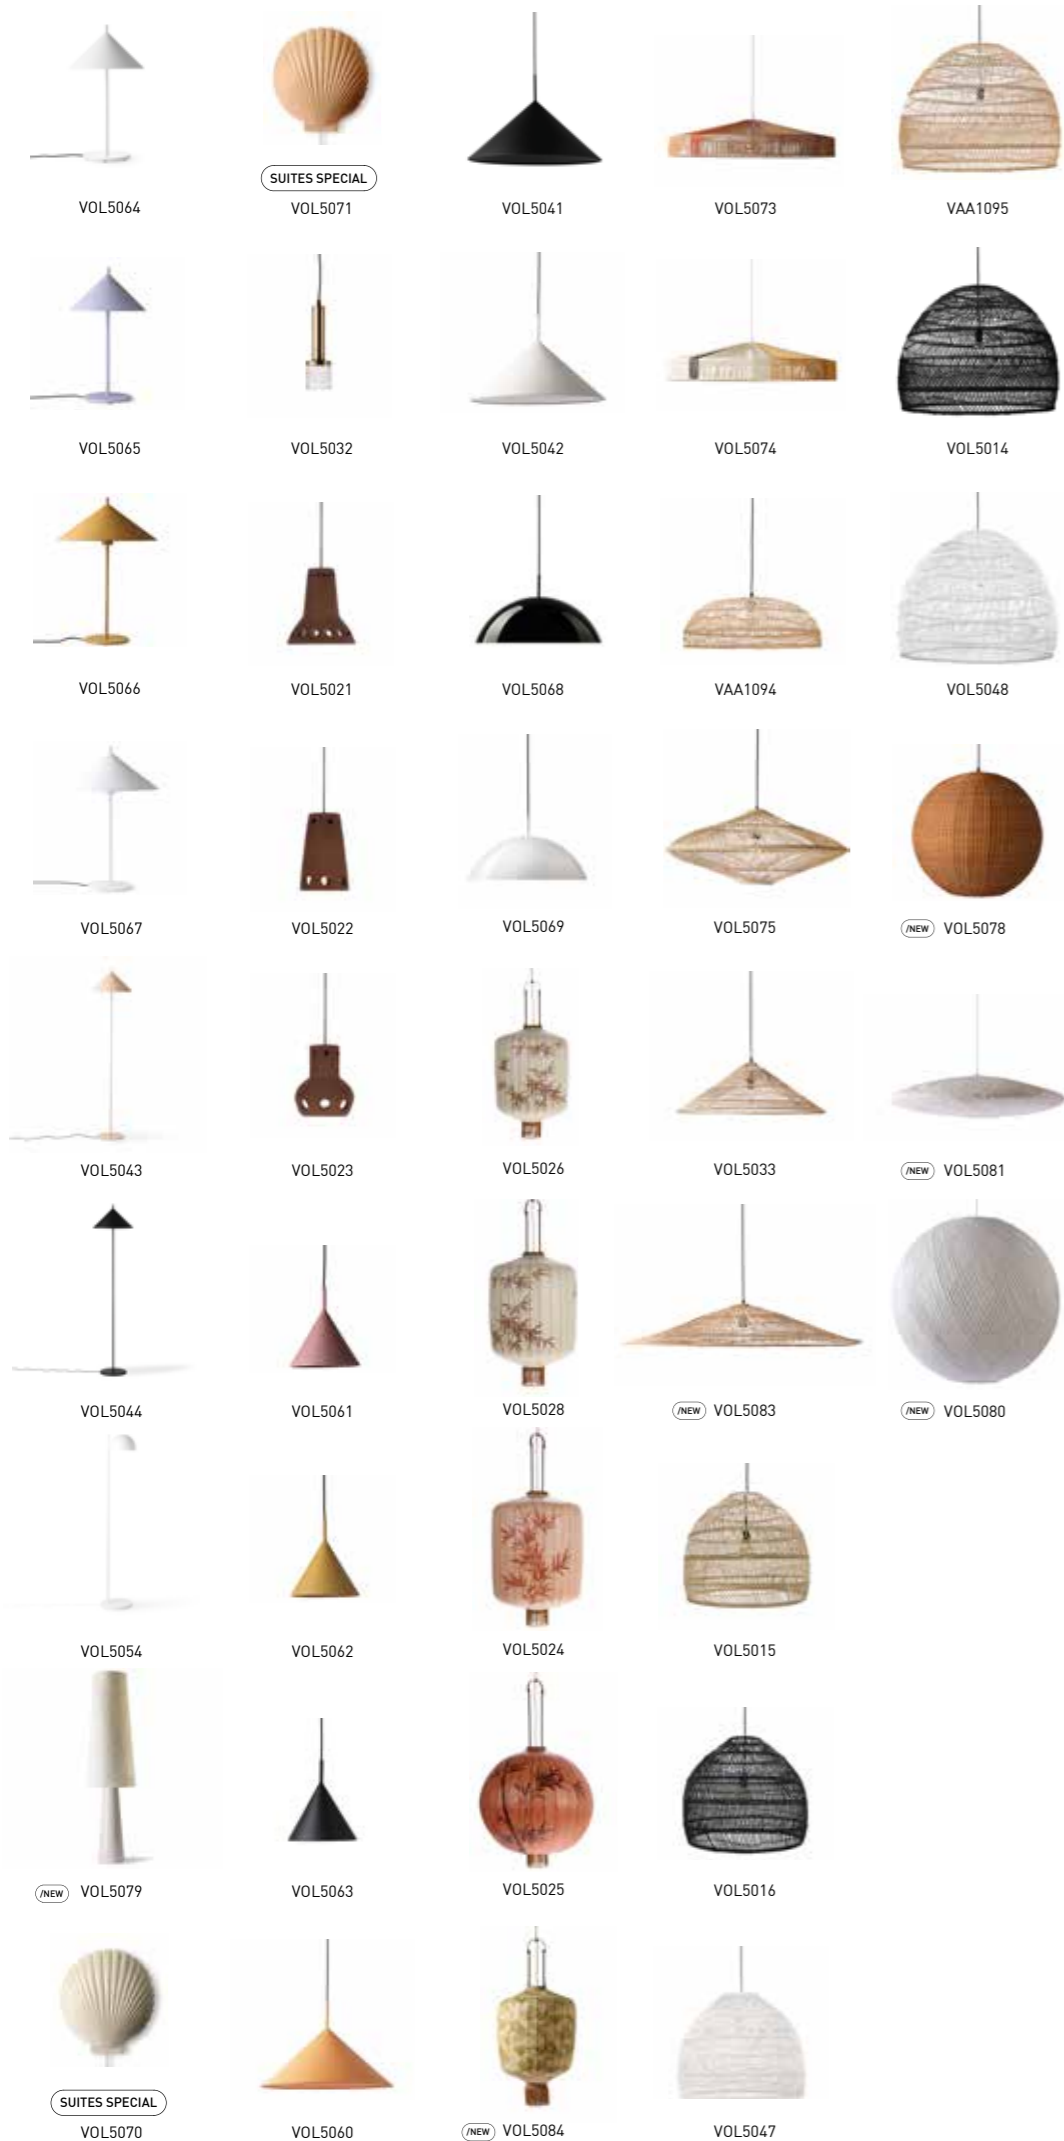

PILLAR SIDE TABLE OVAL WHITE
MTA2835
140x50x72cm

PILLAR DINING TABLE ROUND BLACK
MTA2838
140x140x75cm

PILLAR DINING TABLE ROUND WHITE
MTA2837
140x140x75cm

SWIRL WINE GLASS GREEN
AGL4428
8,5x8,5x13,5cm

SWIRL WINE GLASS NUDE
AGL4429
8,5x8,5x13,5cm

COLOURED COCKTAIL GLASS
SET OF 4
AGL4455
8,5x8,5x10cm

CERAMIC CUTTING PLATE NUDE
ABR2220
15x38,5x1cm

TRADITIONAL LANTERN L CREAM
VOL5026
42x42x52/92cm

TRADITIONAL LANTERN XL CREAM
VOL5028
45x45x62/92cm

TRADITIONAL LANTERN XL TERRA
VOL5025
60x60x58/92cm