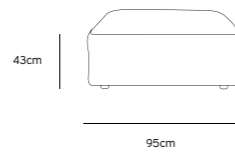

/NEW

JAX COUCH ELEMENT LEFT | TED, STONE
MZM4949

Product length/depth: 95cm
Product width: 95cm
Product height: 74cm
Seat height: 43cm

/NEW

JAX COUCH ELEMENT RIGHT | TED, STONE
MZM4950

Product length/depth: 95cm
Product width: 95cm
Product height: 74cm
Seat height: 43cm

/NEW

JAX COUCH ELEMENT MIDDLE | TED, STONE
MZM4951

Product length/depth: 95cm
Product width: 87cm
Product height: 74cm
Seat height: 43cm

/NEW

JAX COUCH ELEMENT HOCKER | TED, STONE
MZM4953

Product length/depth: 95cm
Product width: 95cm
Product height: 43cm