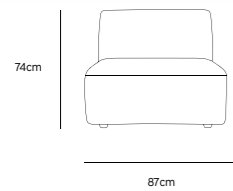

/NEW

JAX COUCH ELEMENT ROUND | TED, STONE
MZM4954

Product length/depth: 150cm
Product width: 95cm
Product height: 74cm
Seat height: 43cm

/NEW

JAX COUCH ELEMENT ANGLE | TED, STONE
MZM4952

Product length/depth: 95cm
Product width: 95cm
Product height: 74cm
Seat height: 43cm

/NEW

JAX COUCH ELEMENT LEFT | TED, STONE
MZM4949

Product length/depth: 95cm
Product width: 95cm
Product height: 74cm
Seat height: 43cm

/NEW

JAX COUCH ELEMENT RIGHT | TED, STONE
MZM4950

Product length/depth: 95cm
Product width: 95cm
Product height: 74cm
Seat height: 43cm

/NEW

JAX COUCH ELEMENT MIDDLE | TED, STONE
MZM4951

Product length/depth: 95cm
Product width: 87cm
Product height: 74cm
Seat height: 43cm

/NEW

JAX COUCH ELEMENT HOCKER | TED, STONE
MZM4953

Product length/depth: 95cm
Product width: 95cm
Product height: 43cm