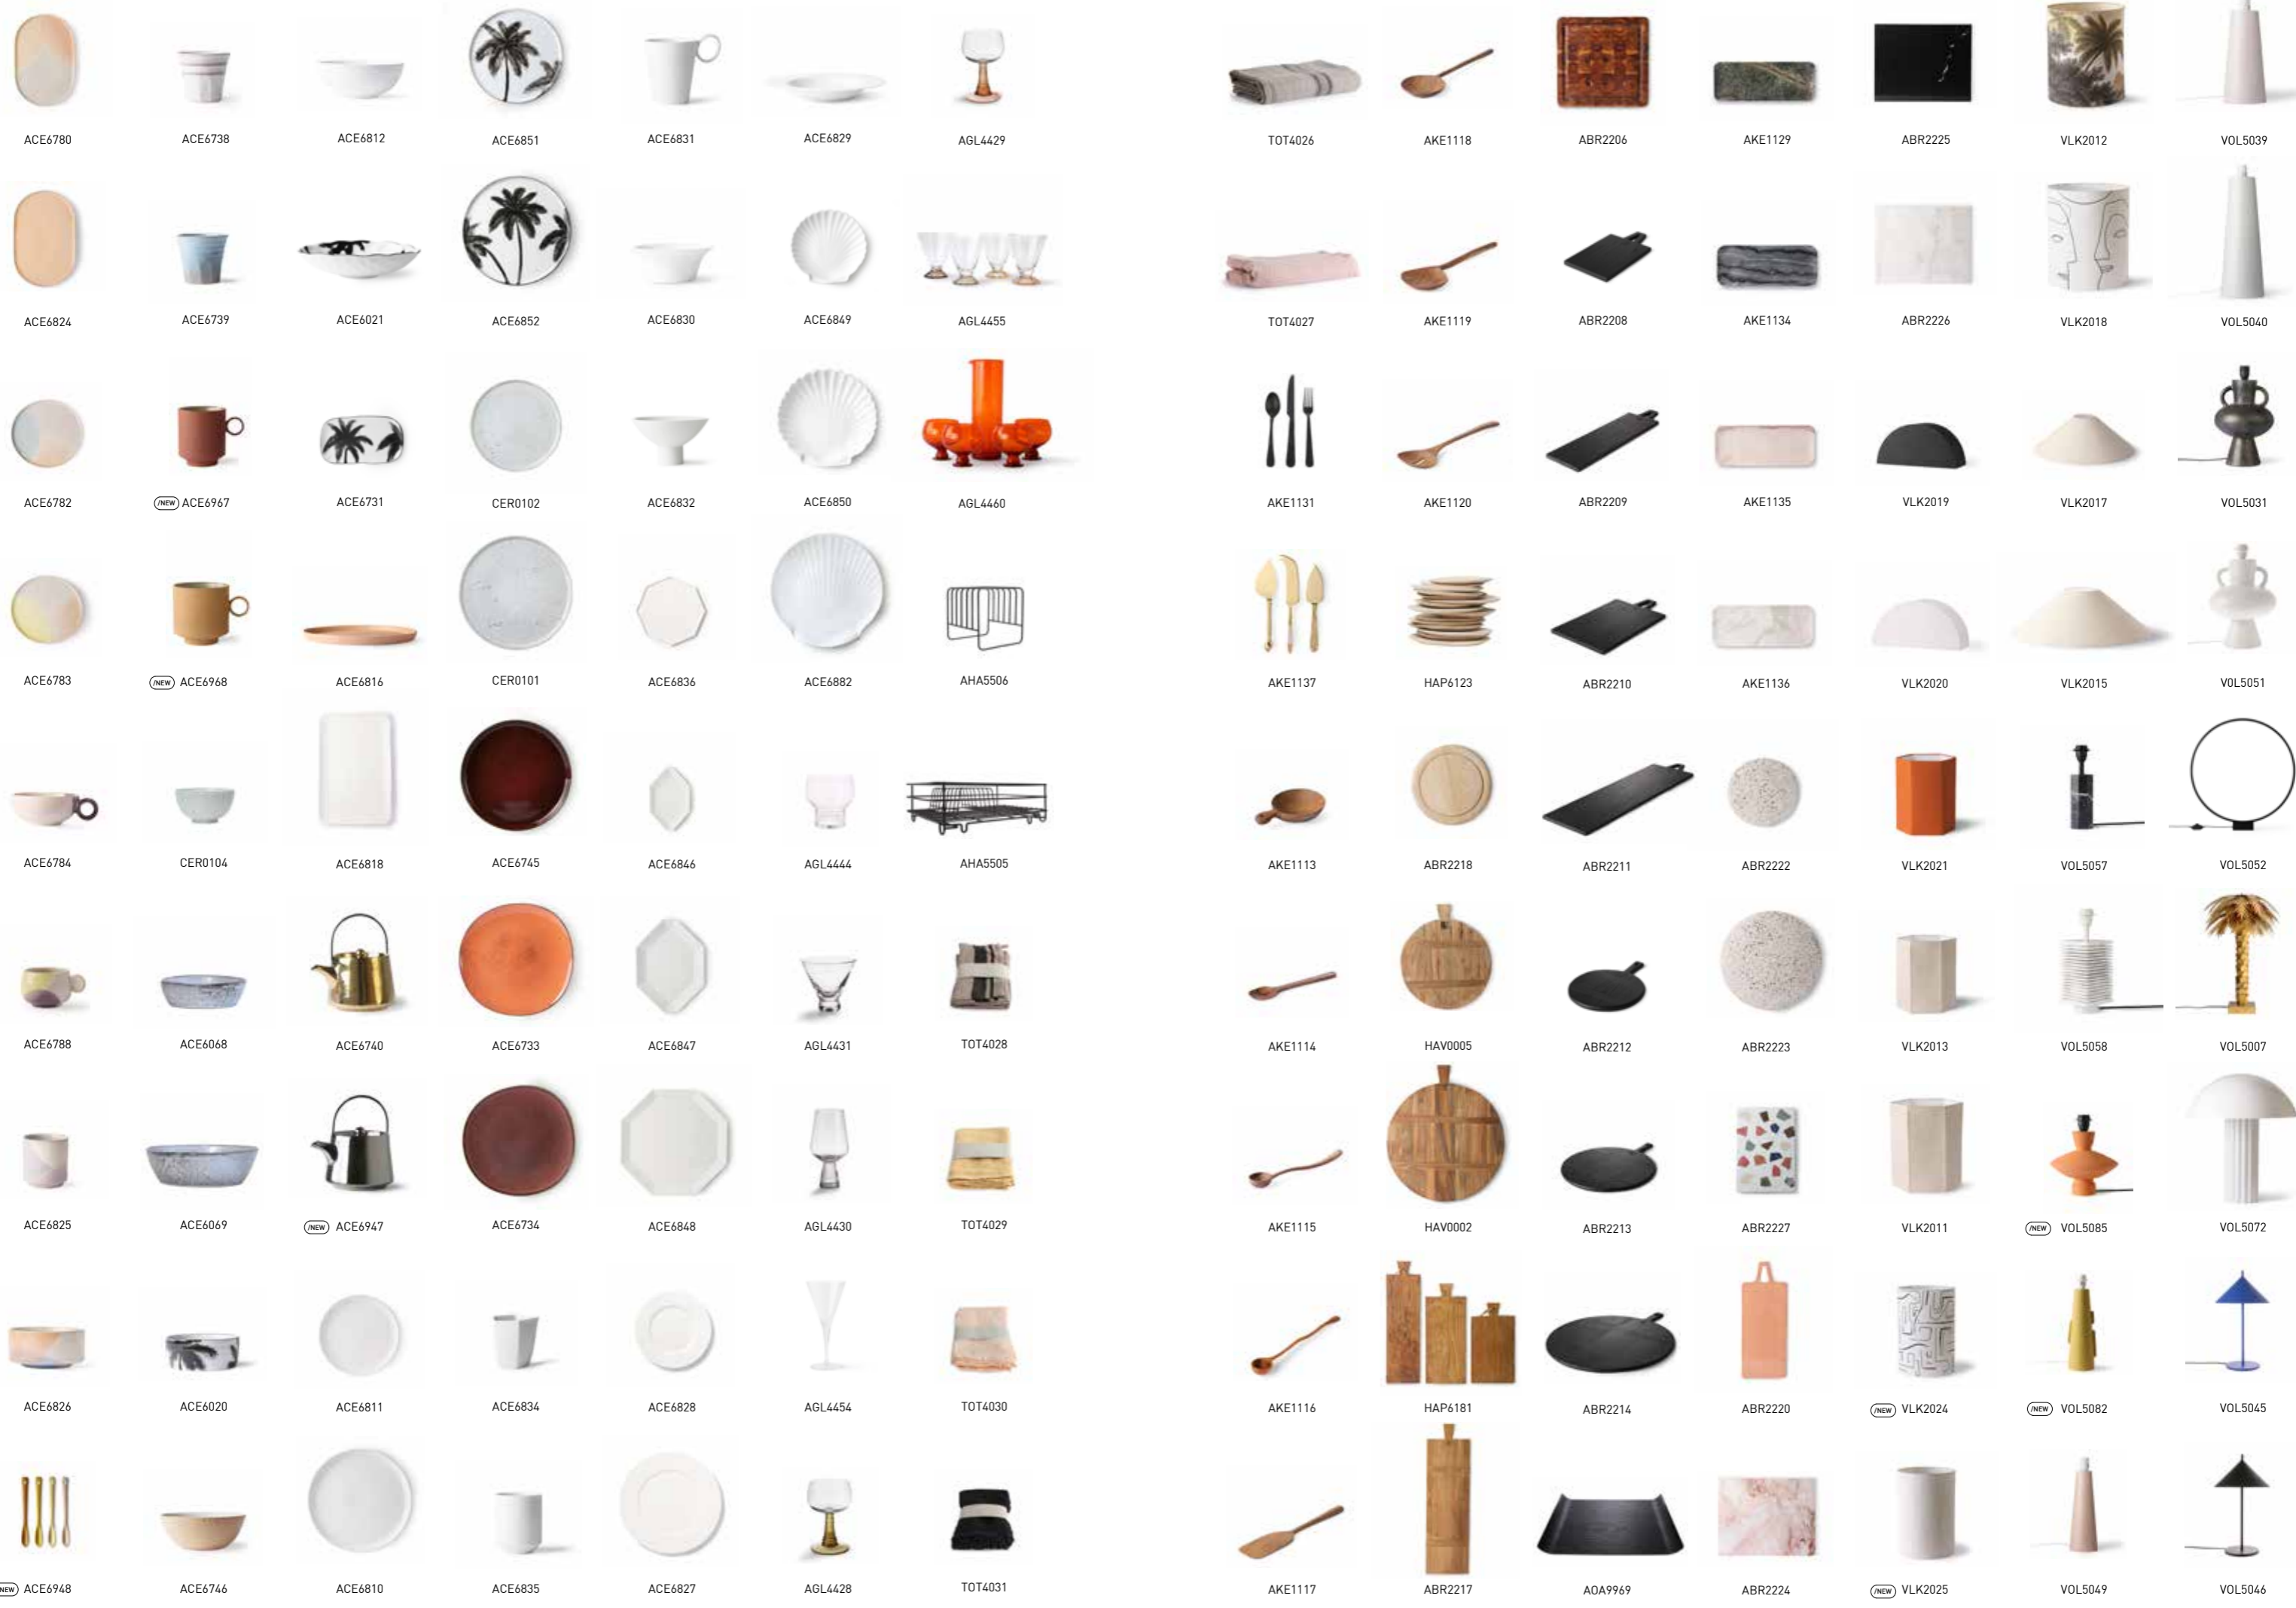

COLOURED COCKTAIL GLASS
SET OF 4
AGL4455
8,5x8,5x10cm

CERAMIC CUTTING PLATE NUDE
ABR2220
15x38,5x1cm

TRADITIONAL LANTERN L CREAM
VOL5026
42x42x52/92cm

TRADITIONAL LANTERN XL CREAM
VOL5028
45x45x62/92cm

TRADITIONAL LANTERN XL TERRA
VOL5025
60x60x58/92cm