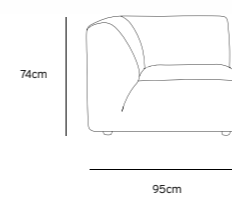

/NEW

JAX COUCH ELEMENT ROUND | TED, STONE
MZM4954

Product length/depth: 150cm
Product width: 95cm
Product height: 74cm
Seat height: 43cm

/NEW

JAX COUCH ELEMENT ANGLE | TED, STONE
MZM4952

Product length/depth: 95cm
Product width: 95cm
Product height: 74cm
Seat height: 43cm

/NEW

JAX COUCH ELEMENT LEFT | TED, STONE
MZM4949

Product length/depth: 95cm
Product width: 95cm
Product height: 74cm
Seat height: 43cm

/NEW

JAX COUCH ELEMENT RIGHT | TED, STONE
MZM4950

Product length/depth: 95cm
Product width: 95cm
Product height: 74cm
Seat height: 43cm

/NEW

JAX COUCH ELEMENT MIDDLE | TED, STONE
MZM4951

Product length/depth: 95cm
Product width: 87cm
Product height: 74cm
Seat height: 43cm

/NEW

JAX COUCH ELEMENT HOCKER | TED, STONE
MZM4953

Product length/depth: 95cm
Product width: 95cm
Product height: 43cm