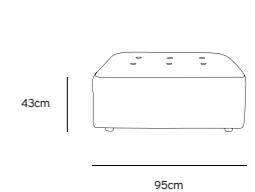

/NEW

VINT COUCH ELEMENT HOCKER |
CORDUROY VELVET AGED GOLD
MZM4938

Product length/depth: 93cm
Product width: 97cm
Product height: 43cm