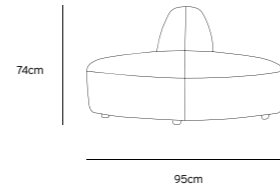

/NEW

JAX COUCH ELEMENT ROUND | TED, STONE
MZM4954

Product length/depth: 150cm
Product width: 95cm
Product height: 74cm
Seat height: 43cm

/NEW

JAX COUCH ELEMENT ANGLE | TED, STONE
MZM4952

Product length/depth: 95cm
Product width: 95cm
Product height: 74cm
Seat height: 43cm

/NEW

JAX COUCH ELEMENT LEFT | TED, STONE
MZM4949

Product length/depth: 95cm
Product width: 95cm
Product height: 74cm
Seat height: 43cm

/NEW

JAX COUCH ELEMENT RIGHT | TED, STONE
MZM4950

Product length/depth: 95cm
Product width: 95cm
Product height: 74cm
Seat height: 43cm