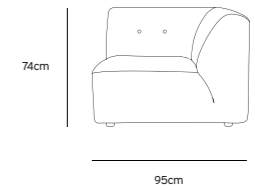

/NEW

VINT COUCH ELEMENT RIGHT |
CORDUROY VELVET AGED GOLD
MZM4936

Product length/depth: 95cm
Product width: 97cm
Product height: 74cm
Seat height: 43cm