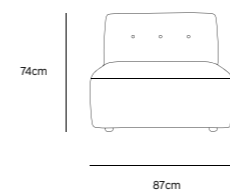

/NEW

VINT COUCH ELEMENT MIDDLE |
CORDUROY VELVET AGED GOLD
MZM4937

Product length/depth: 88cm
Product width: 97cm
Product height: 74cm
Seat height: 43cm