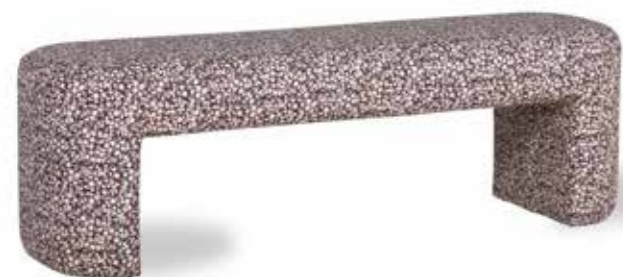

DORIS for HKLIVING
LOBBY BENCH FLORAL PRINT
MZM4939
140x40x45cm

/NEW