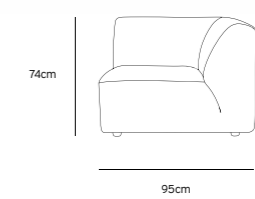

/NEW

JAX COUCH ELEMENT ROUND | TED, STONE
MZM4954

Product length/depth: 150cm
Product width: 95cm
Product height: 74cm
Seat height: 43cm

/NEW

JAX COUCH ELEMENT ANGLE | TED, STONE
MZM4952

Product length/depth: 95cm
Product width: 95cm
Product height: 74cm
Seat height: 43cm

/NEW

JAX COUCH ELEMENT LEFT | TED, STONE
MZM4949

Product length/depth: 95cm
Product width: 95cm
Product height: 74cm
Seat height: 43cm

/NEW

JAX COUCH ELEMENT RIGHT | TED, STONE
MZM4950

Product length/depth: 95cm
Product width: 95cm
Product height: 74cm
Seat height: 43cm

/NEW

JAX COUCH ELEMENT MIDDLE | TED, STONE
MZM4951

Product length/depth: 95cm
Product width: 87cm
Product height: 74cm
Seat height: 43cm

/NEW

JAX COUCH ELEMENT HOCKER | TED, STONE
MZM4953

Product length/depth: 95cm
Product width: 95cm
Product height: 43cm