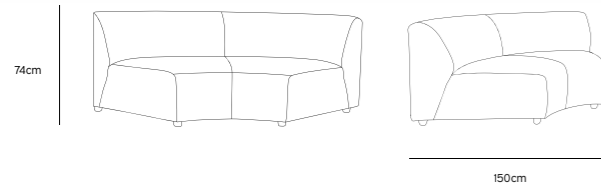

/NEW

JAX COUCH ELEMENT ROUND | TED, STONE
MZM4954

Product length/depth: 150cm
Product width: 95cm
Product height: 74cm
Seat height: 43cm

/NEW

JAX COUCH ELEMENT ANGLE | TED, STONE
MZM4952

Product length/depth: 95cm
Product width: 95cm
Product height: 74cm
Seat height: 43cm