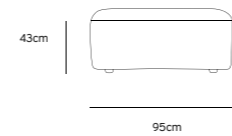

/NEW

JAX COUCH ELEMENT LEFT | TED, STONE
MZM4949

Product length/depth: 95cm
Product width: 95cm
Product height: 74cm
Seat height: 43cm

/NEW

JAX COUCH ELEMENT RIGHT | TED, STONE
MZM4950

Product length/depth: 95cm
Product width: 95cm
Product height: 74cm
Seat height: 43cm

/NEW

JAX COUCH ELEMENT MIDDLE | TED, STONE
MZM4951

Product length/depth: 95cm
Product width: 87cm
Product height: 74cm
Seat height: 43cm

/NEW

JAX COUCH ELEMENT HOCKER | TED, STONE
MZM4953

Product length/depth: 95cm
Product width: 95cm
Product height: 43cm