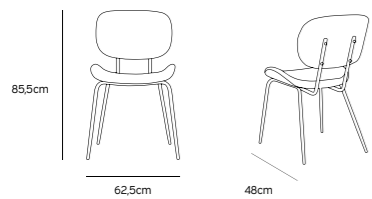

Product length/depth: 48cm
 Product width: 62,5cm
 Product height: 85,5cm
 Seat height: 44cm
 Seat depth: 44,5cm

**DINING CHAIR VELVET SAND
MSK3703**

Product length/depth: 48cm
 Product width: 62,5cm
 Product height: 85,5cm
 Seat height: 44cm
 Seat depth: 44,5cm