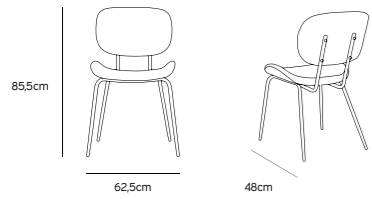

**DINING CHAIR VELVET OLD PINK
MSK3702**

Product length/depth: 48cm
Product width: 62,5cm
Product height: 85,5cm
Seat height: 44cm
Seat depth: 44,5cm

**DINING CHAIR VELVET SAND
MSK3703**

Product length/depth: 48cm
Product width: 62,5cm
Product height: 85,5cm
Seat height: 44cm
Seat depth: 44,5cm