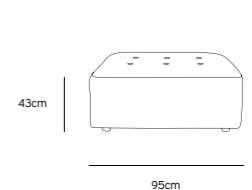

/NEW

**VINT COUCH ELEMENT HOCKER |
CORDUROY VELVET AGED GOLD
MZM4938**

Product length/depth: 93cm
Product width: 97cm
Product height: 43cm