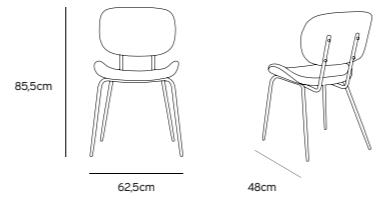

**DINING CHAIR VELVET OLD PINK
MSK3702**

Product length/depth: 48cm
Product width: 62,5cm
Product height: 85,5cm
Seat height: 44cm
Seat depth: 44,5cm

**DINING CHAIR VELVET SAND
MSK3703**

Product length/depth: 48cm
Product width: 62,5cm
Product height: 85,5cm
Seat height: 44cm
Seat depth: 44,5cm