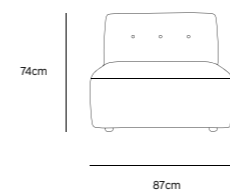

/NEW

**VINT COUCH ELEMENT MIDDLE |
CORDUROY VELVET AGED GOLD
MZM4937**

Product length/depth: 88cm
Product width: 97cm
Product height: 74cm
Seat height: 43cm