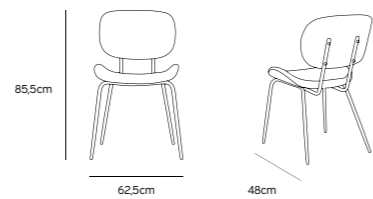

Product length/depth: 48cm
 Product width: 62,5cm
 Product height: 85,5cm
 Seat height: 44cm
 Seat depth: 44,5cm

**DINING CHAIR VELVET SAND
MSK3703**

Product length/depth: 48cm
 Product width: 62,5cm
 Product height: 85,5cm
 Seat height: 44cm
 Seat depth: 44,5cm