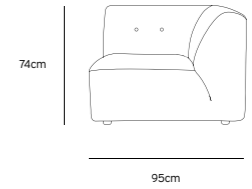

/NEW

**VINT COUCH ELEMENT RIGHT |
CORDUROY VELVET AGED GOLD
MZM4936**

Product length/depth: 95cm
Product width: 97cm
Product height: 74cm
Seat height: 43cm