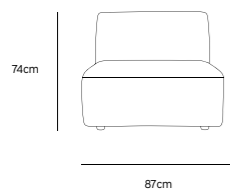

/NEW
JAX COUCH ELEMENT MIDDLE | ROYAL VELVET, BLUE
MZM4965

Product length/depth: 95cm
Product width: 87cm
Product height: 74cm
Seat height: 43cm