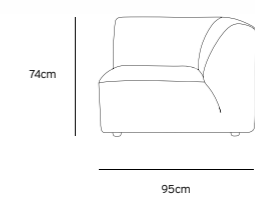

/NEW

JAX COUCH ELEMENT ANGLE | TED, STONE
MZM4952

Product length/depth: 95cm
Product width: 95cm
Product height: 74cm
Seat height: 43cm

/NEW

JAX COUCH ELEMENT LEFT | TED, STONE
MZM4949

Product length/depth: 95cm
Product width: 95cm
Product height: 74cm
Seat height: 43cm

/NEW

JAX COUCH ELEMENT RIGHT | TED, STONE
MZM4950

Product length/depth: 95cm
Product width: 95cm
Product height: 74cm
Seat height: 43cm

/NEW

JAX COUCH ELEMENT MIDDLE | TED, STONE
MZM4951

Product length/depth: 95cm
Product width: 87cm
Product height: 74cm
Seat height: 43cm