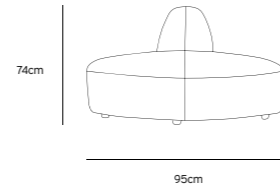

/NEW Framed relief art panel white A | AWD8921 | 63x4x83cm

/NEW Ceramic retro vase lava white | ACE6963 | 8,5x8,5x20,5cm

/NEW

JAX COUCH ELEMENT ROUND | TED, STONE
MZM4954

Product length/depth: 150cm
Product width: 95cm
Product height: 74cm
Seat height: 43cm

/NEW

JAX COUCH ELEMENT ANGLE | TED, STONE
MZM4952

Product length/depth: 95cm
Product width: 95cm
Product height: 74cm
Seat height: 43cm

/NEW

JAX COUCH ELEMENT LEFT | TED, STONE
MZM4949

Product length/depth: 95cm
Product width: 95cm
Product height: 74cm
Seat height: 43cm

/NEW

JAX COUCH ELEMENT RIGHT | TED, STONE
MZM4950

Product length/depth: 95cm
Product width: 95cm
Product height: 74cm
Seat height: 43cm

/NEW

JAX COUCH ELEMENT MIDDLE | TED, STONE
MZM4951

Product length/depth: 95cm
Product width: 87cm
Product height: 74cm
Seat height: 43cm