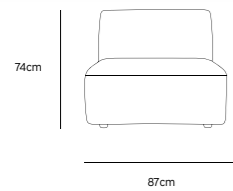

/NEW

JAX COUCH ELEMENT ANGLE | TED, STONE
MZM4952

Product length/depth: 95cm
Product width: 95cm
Product height: 74cm
Seat height: 43cm

/NEW

JAX COUCH ELEMENT LEFT | TED, STONE
MZM4949

Product length/depth: 95cm
Product width: 95cm
Product height: 74cm
Seat height: 43cm

/NEW

JAX COUCH ELEMENT RIGHT | TED, STONE
MZM4950

Product length/depth: 95cm
Product width: 95cm
Product height: 74cm
Seat height: 43cm

/NEW

JAX COUCH ELEMENT MIDDLE | TED, STONE
MZM4951

Product length/depth: 95cm
Product width: 87cm
Product height: 74cm
Seat height: 43cm