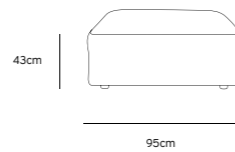

/NEW

JAX COUCH ELEMENT RIGHT | TED, STONE
MZM4950

Product length/depth: 95cm
Product width: 95cm
Product height: 74cm
Seat height: 43cm

/NEW

JAX COUCH ELEMENT MIDDLE | TED, STONE
MZM4951

Product length/depth: 95cm
Product width: 87cm
Product height: 74cm
Seat height: 43cm