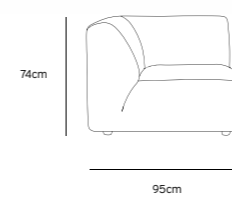

/NEW Framed relief art panel white A | AWD8921 | 63x4x83cm

/NEW Ceramic retro vase lava white | ACE6963 | 8,5x8,5x20,5cm

/NEW

JAX COUCH ELEMENT ROUND | TED, STONE
MZM4954

Product length/depth: 150cm
Product width: 95cm
Product height: 74cm
Seat height: 43cm

/NEW

JAX COUCH ELEMENT ANGLE | TED, STONE
MZM4952

Product length/depth: 95cm
Product width: 95cm
Product height: 74cm
Seat height: 43cm

/NEW

JAX COUCH ELEMENT LEFT | TED, STONE
MZM4949

Product length/depth: 95cm
Product width: 95cm
Product height: 74cm
Seat height: 43cm

/NEW

JAX COUCH ELEMENT RIGHT | TED, STONE
MZM4950

Product length/depth: 95cm
Product width: 95cm
Product height: 74cm
Seat height: 43cm

/NEW

JAX COUCH ELEMENT MIDDLE | TED, STONE
MZM4951

Product length/depth: 95cm
Product width: 87cm
Product height: 74cm
Seat height: 43cm