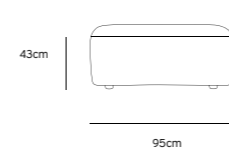

Product length/depth: 95cm  
 Product width: 87cm  
 Product height: 74cm  
 Seat height: 43cm

**/NEW**  
**JAX COUCH ELEMENT HOCKER | ROYAL VELVET, BLUE**  
**MZM4967**

Product length/depth: 95cm  
 Product width: 95cm  
 Product height: 43cm