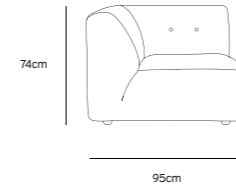

/NEW

VINT COUCH ELEMENT LEFT | CORDUROY VELVET AGED GOLD MZM4935

Product length/depth: 95cm
Product width: 97cm
Product height: 74cm
Seat height: 43cm