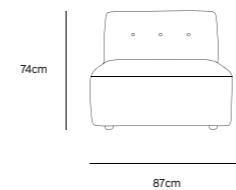

/NEW

VINT COUCH ELEMENT MIDDLE | CORDUROY VELVET AGED GOLD MZM4937

Product length/depth: 88cm
Product width: 97cm
Product height: 74cm
Seat height: 43cm