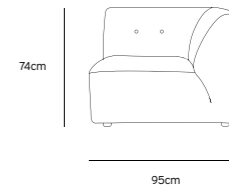

/NEW

**VINT COUCH ELEMENT RIGHT |
CORDUROY VELVET AGED GOLD
MZM4936**

Product length/depth: 95cm
Product width: 97cm
Product height: 74cm
Seat height: 43cm