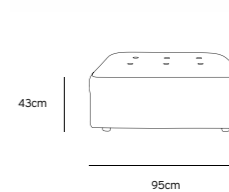

/NEW

**VINT COUCH ELEMENT HOCKER |
CORDUROY VELVET AGED GOLD
MZM4938**

Product length/depth: 93cm
Product width: 97cm
Product height: 43cm