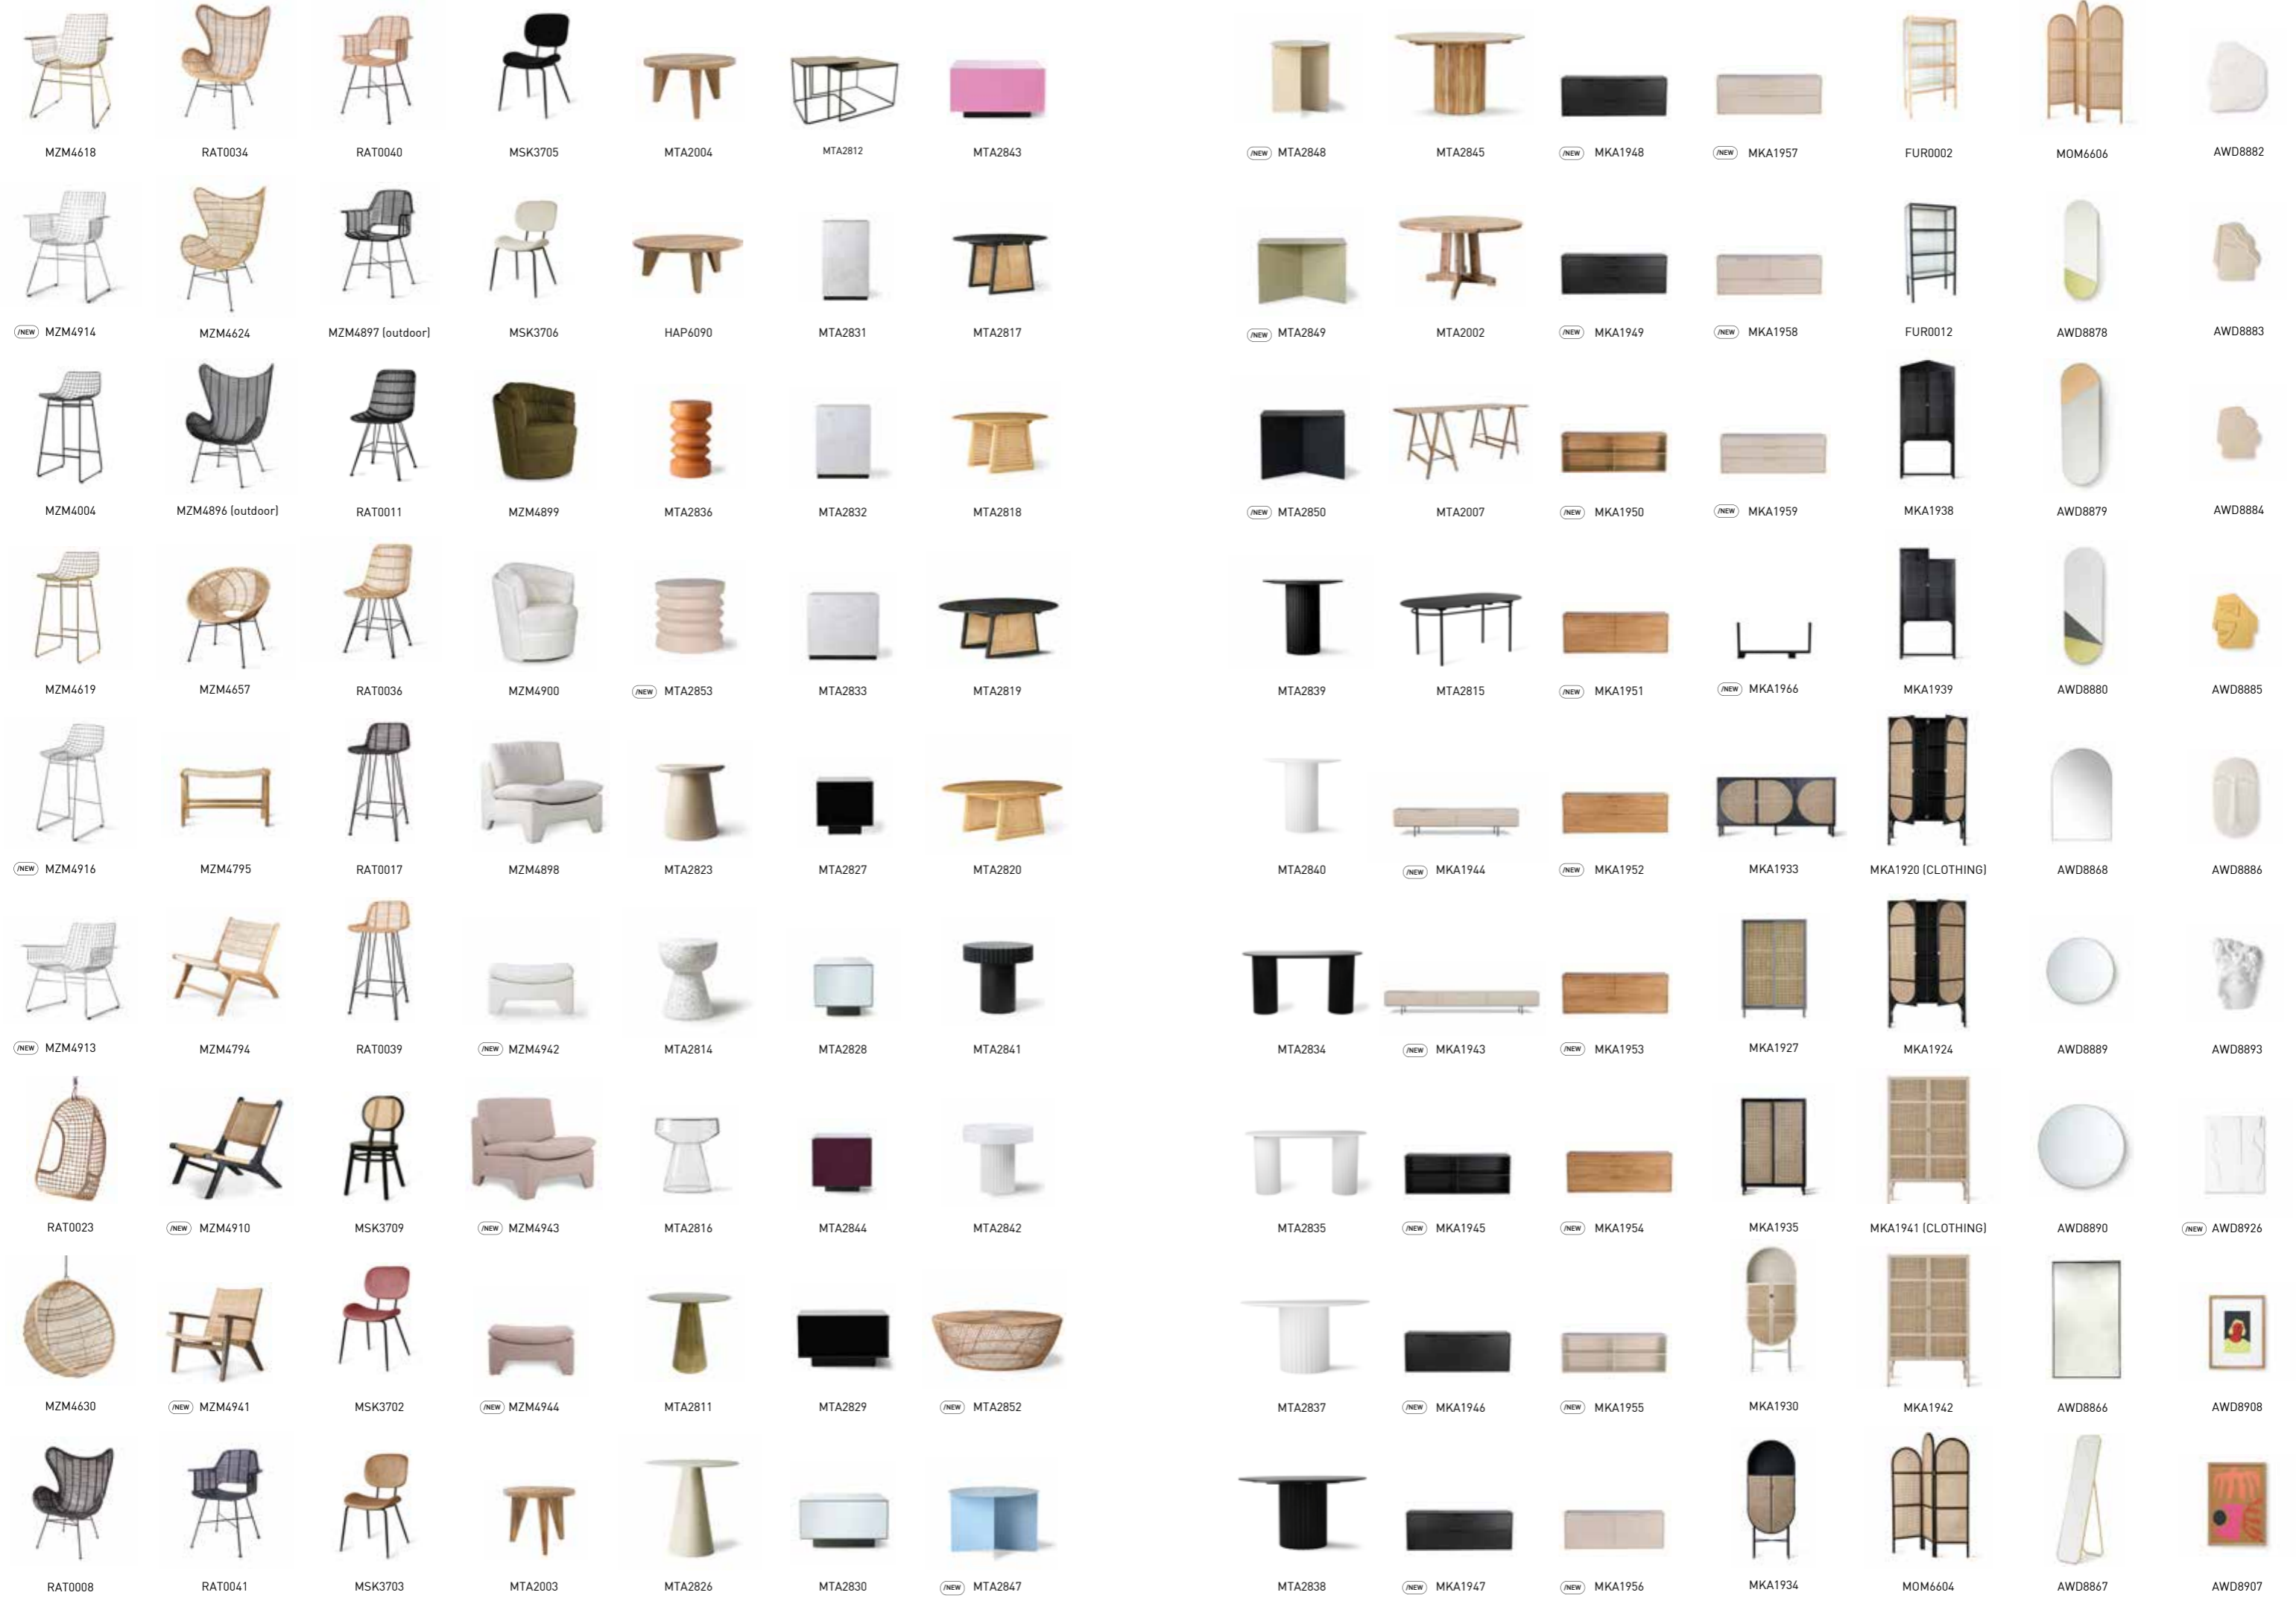

**TRADITIONAL LANTERN L CREAM**  
VOL5026  
42x42x52/92cm

**TRADITIONAL LANTERN XL CREAM**  
VOL5028  
45x45x62/92cm

**TRADITIONAL LANTERN XL TERRA**  
VOL5025  
60x60x58/92cm

AWD8906 (NEW) AWD8927 (NEW) AWD8922 AOA9998 (NEW) AWD8911 AHA5509 AKA3332 AKA3348 AKA3339 AGL4445 ACE6795 (SUITES SPECIAL) ACE6892 (NEW) ACE6949 ACE6807