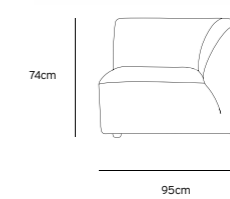

/NEW
JAX COUCH ELEMENT RIGHT | ROYAL VELVET, BLUE
MZM4964

Product length/depth: 95cm
Product width: 95cm
Product height: 74cm
Seat height: 43cm