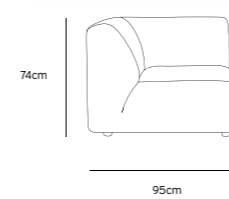

/NEW
JAX COUCH ELEMENT LEFT | ROYAL VELVET, BLUE
MZM4963

Product length/depth: 95cm
Product width: 95cm
Product height: 74cm
Seat height: 43cm