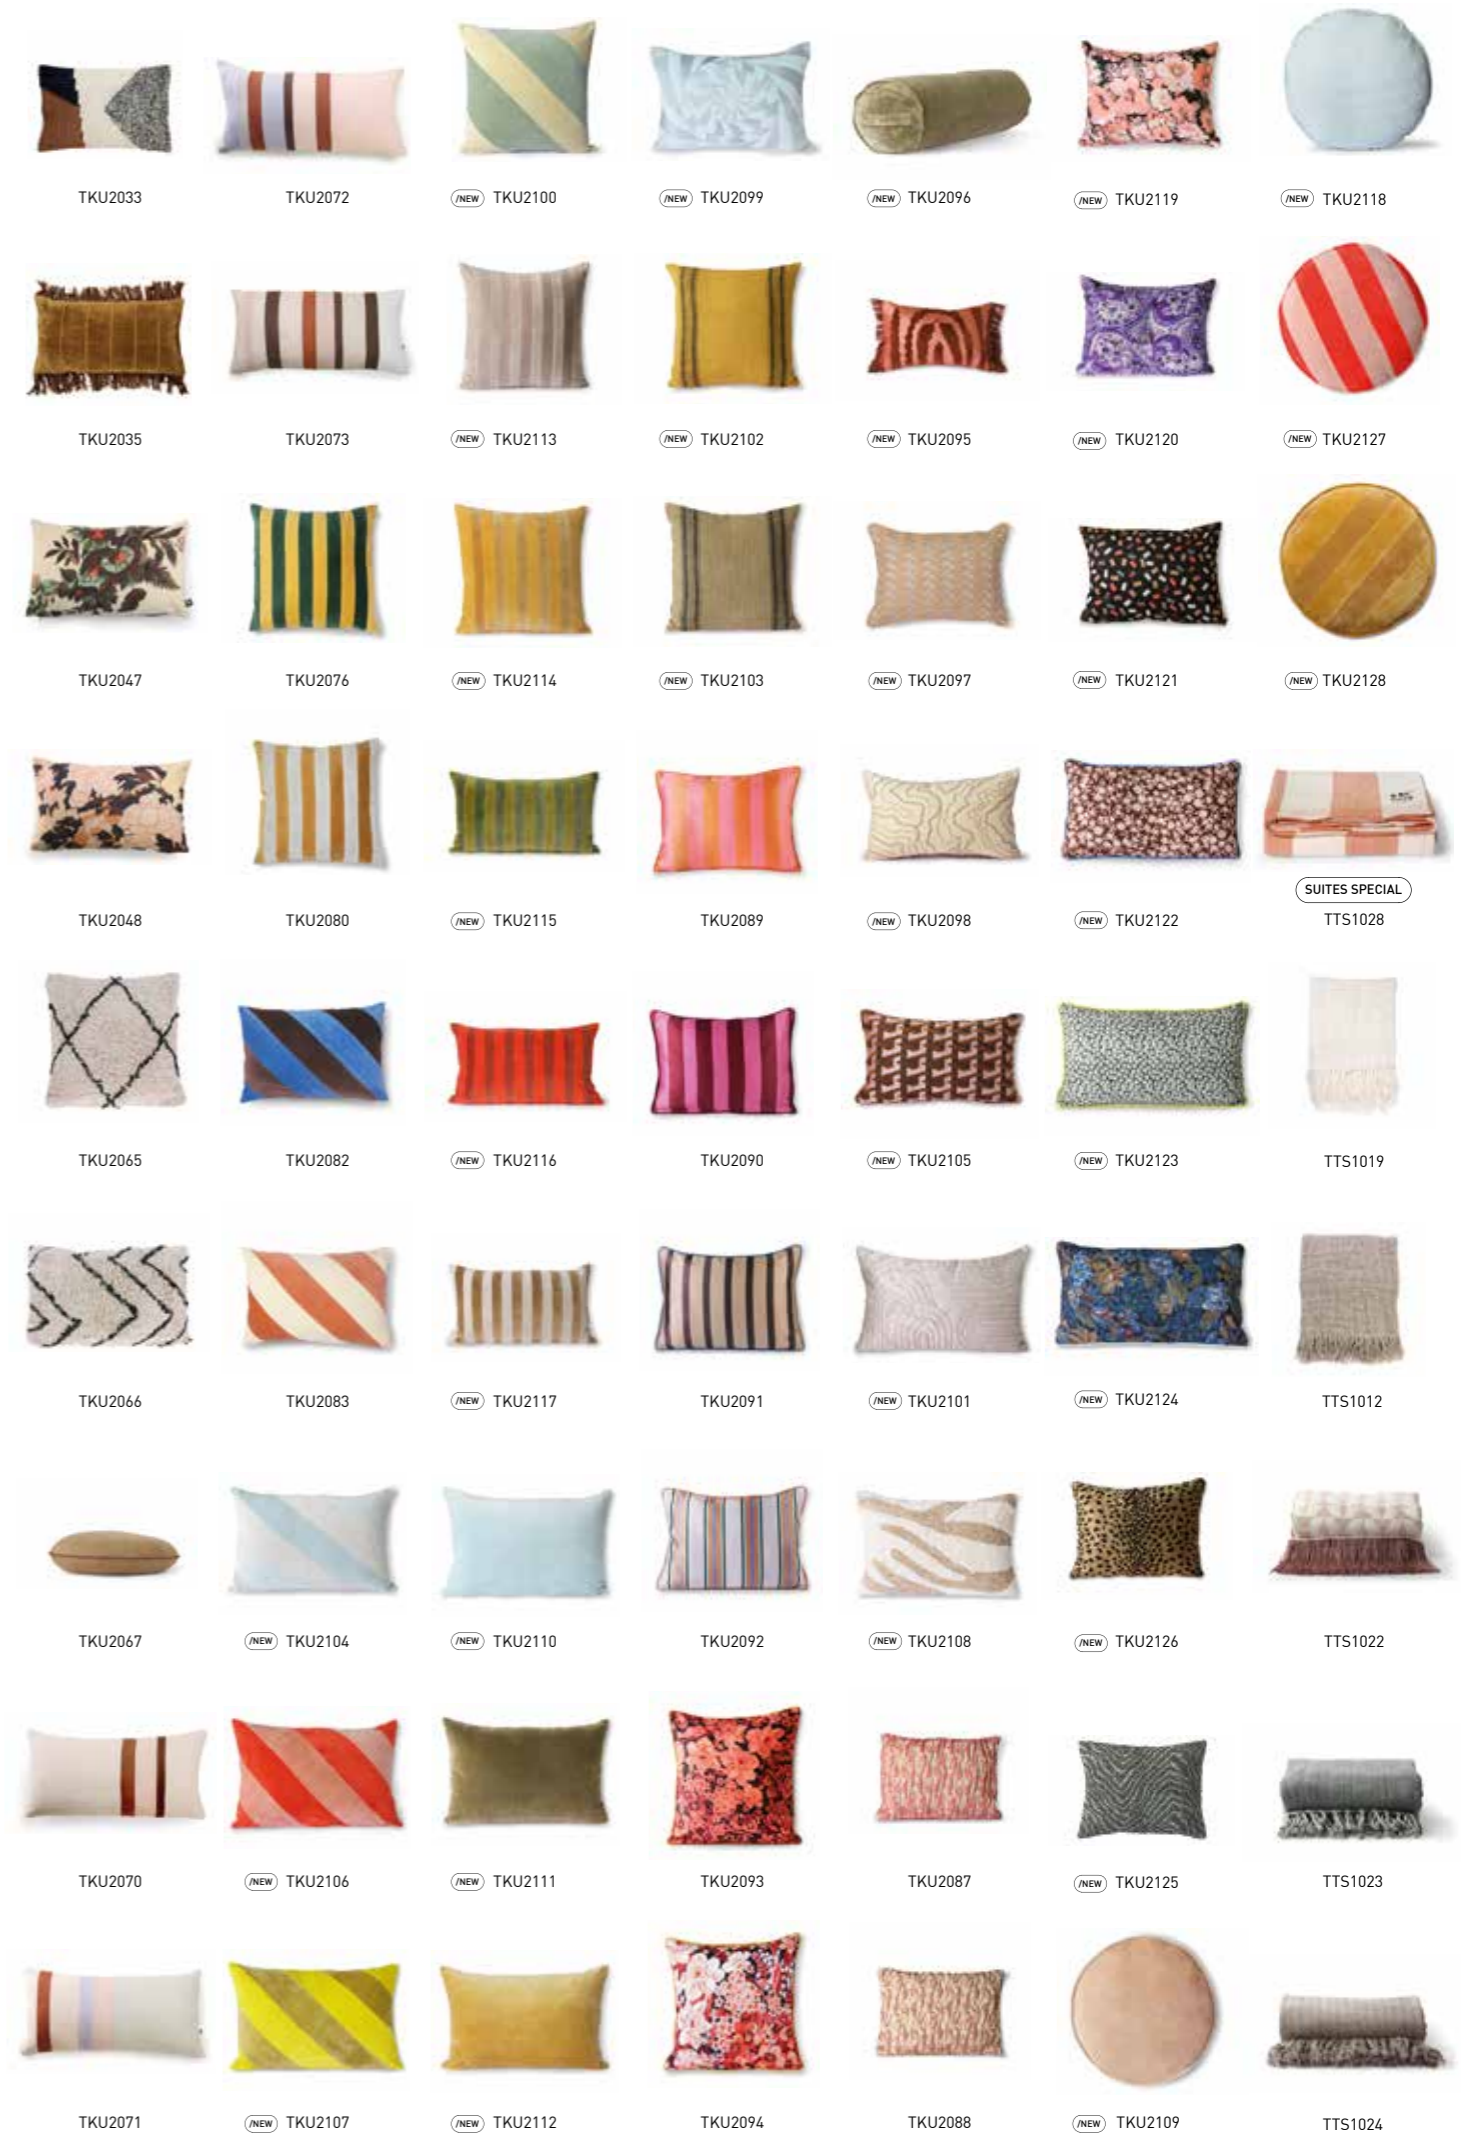

TRADITIONAL LANTERN L CREAM
VOL5026
42x42x52/92cm

TRADITIONAL LANTERN XL CREAM
VOL5028
45x45x62/92cm

TRADITIONAL LANTERN XL TERRA
VOL5025
60x60x58/92cm