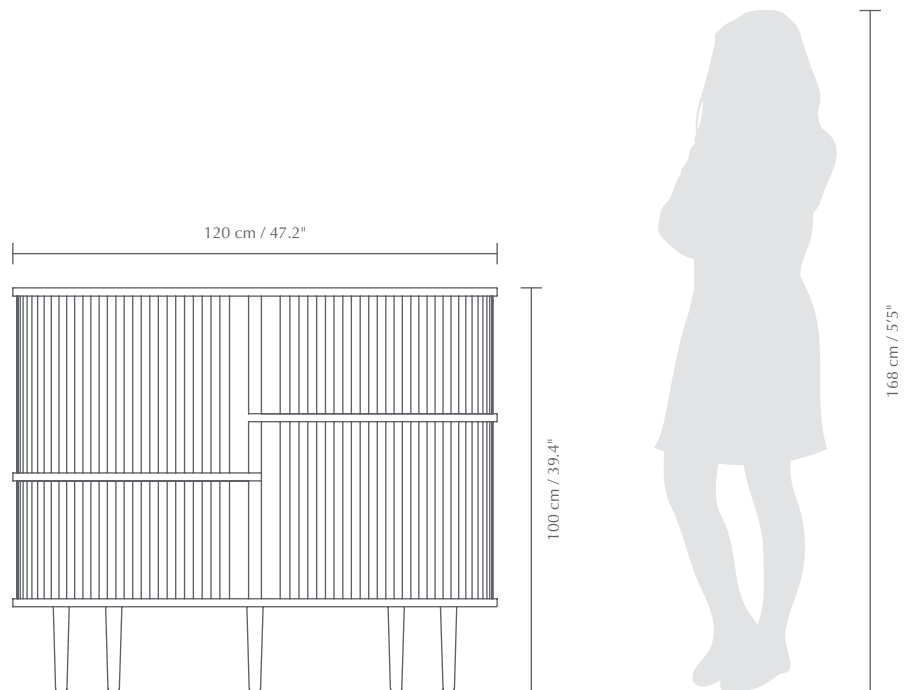

AUDACIOUS | HIGHBOARD

Designed by Jonas Søndergaard

DIMENSIONS

H x W x D: 100 x 120 x 50 cm / 39.4 x 47.2 x 19.7"

MATERIAL

Solid oak, oak veneer, solid beech, MDF, polyester (Horizons S) and leather (artificial). Find more information in the Horizons S fabric spec sheet.

21 cm / 8.3"

100 cm / 39.4"

50 cm / 19.7"

120 cm / 47.2"

Colour variations

oak

dark oak

sugar
brown

white
sands

sterling

shadow

AUDACIOUS | HIGHBOARD

Designed by Jonas Søndergaard

UIMAGE