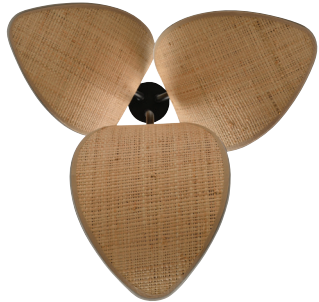

LYS JETTE SCHEIB

PENDANT LAMP LYS S

REFERENCE 22153 ●

REFERENCE 22154 ●

DIMENSIONS

HEIGHT 45 cm
 WIDTH 50 cm
 DEPTH 50 cm
 WEIGHT 3 kg
 CANOPY Ø 10 cm ht. 2,5cm
 CABLE LENGHT 200 cm

MATERIALS

LAMPSHADE raffia + metal or wood
 CANOPY metal
 CABLE textile

LIGHTING

BULB E14
 INCLUDED No
 LED COMPATIBLE Yes
 WATTAGE 3x 15W max
 SWITCH/DIMMER X

COLORS

LAMPSHADE ● ●
 CORD ● ●
 CANOPY ● ●

PACKAGING

HEIGHT 26 cm
 WIDTH 61 cm
 DEPTH 46 cm
 WEIGHT (WITH BOX) . X kg