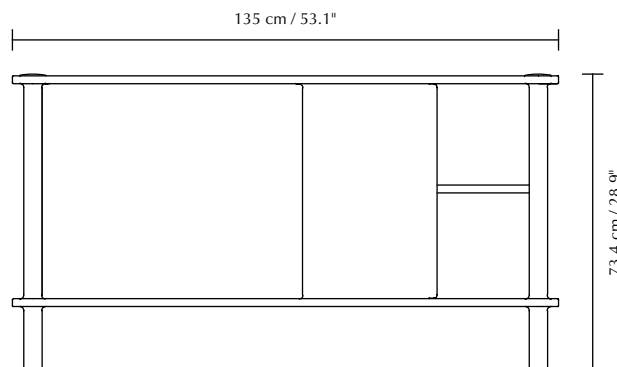

Drawing inspiration from production techniques, materials, and everyday objects, the Italic sideboard is designed by Belgian furniture designer Erno Dierckx. With a mission to create timeless, well-thought-out products, Dierckx has brought his unique vision and expertise to the Italic sideboard. The Italic sideboard is a testament to the art of simplicity. The focal point of this elegant piece lies in its subtle rounded corners, forming the foundation of its structure. With meticulous attention to detail, the cabinet is crafted from solid and veneered wood, ensuring durability and longevity. The Italic sideboard is the perfect embodiment of minimalistic elegance and functionality, and its unique design elements make it a statement piece that will transform any interior space.

Find more info on our website umage.com