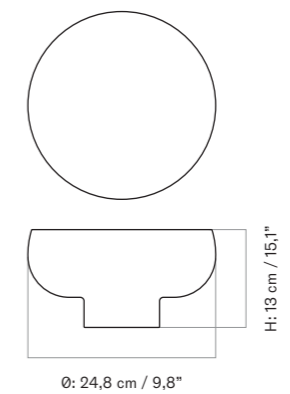

NEW NORM DINNERWARE FRUIT BOWL
Designed by *Norm Architects*

The New Norm Dinnerware Collection by Norm Architects is an ever-evolving series of dinnerware with a true Nordic feel. Complex and inspiring and urban yet rural, the hand-glazed ceramic pieces in Dark Glaze, which work beautifully together or alone.

PRODUCT TYPE
Bowl

COLLI
1

DIMENSIONS
H: 13 cm / 5,1"
Ø: 24,8 cm / 9,8"

PRODUCTION PROCESS
Moulded ceramic

TECHNICAL SPECIFICATIONS

COLOURS
Dark glazed

MATERIALS
Glazed ceramic

WEIGHT
1,573 kg / 3,46 lb

CERTIFICATION
Food safe
Dishwasher safe

PACKAGING TYPE
Brown box, bulk packaged

PACKAGING MEASUREMENTS
(H × W × D)
N / A

MATERIALS & MAINTENANCE
Please visit audocph.com for materials, care and maintenance instructions.