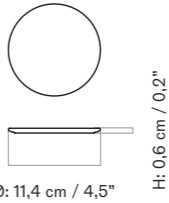

*Ø7,5*  
4,5 cm × 8 cm × 8 cm /  
1,8" × 3,1" × 3,1"

*Ø10*  
5,5 cm × 11,5 cm × 11,5 cm /  
2,2" × 4,5" × 4,5"

MATERIALS & MAINTENANCE  
Please visit [audocph.com](http://audocph.com) for materials, care and maintenance instructions.

PACKAGING MEASUREMENTS  
(H × W × D)

Ø13,5  
1,2 cm × 14 cm × 14 cm /  
0,5" × 5,5" × 5,5"

Ø17,5  
1,2 cm × 18 cm × 18 cm /  
0,5" × 7,1" × 7,1"

Ø21,5  
1,2 cm × 22 cm × 22 cm /  
0,5" × 8,7" × 8,7"

MATERIALS & MAINTENANCE  
Please visit [audocph.com](http://audocph.com) for materials, care and maintenance instructions.

OILED OAK  
2038039

TECHNICAL SPECIFICATIONS

PRODUCT TYPE  
Plate

COLOURS  
Oiled oak

PACKAGING TYPE  
Gift Box

COLLI  
2

MATERIALS  
Solid wood

PACKAGING MEASUREMENTS  
(H x W x D)  
3,1 cm x 11,9 cm x 12 cm /  
1,2" x 4,7" x 4,7"

DIMENSIONS  
H: 0,6 cm / 0,2"  
Ø: 11,4 cm / 4,5"

WEIGHT  
0,12 kg / 0,26 lb

MATERIALS & MAINTENANCE  
Please visit [audocph.com](http://audocph.com) for materials, care and maintenance instructions.

PRODUCTION PROCESS  
Milled wood