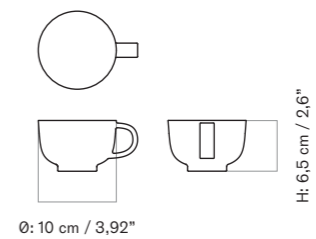

NEW NORM DINNERWARE CUP W/HANDLE
Designed by *Norm Architects*

Copenhagen-based architects Mentze Ottenstein took their design cues from their local neighbourhood when creating their Strandgade collection for Audo, named after the street in which they reside. Their elegant glass- and stoneware designs are infused with function and a sense of nostalgia.

PRODUCT TYPE
Cup

COLLI
4

DIMENSIONS
H: 6,5 cm / 2,6"
Ø: 10 cm / 3,92"
Vol: 250 ml / 8,5 oz

PRODUCTION PROCESS
Slip casted ceramic

TECHNICAL SPECIFICATIONS

COLOURS
Dark glazed
Red glazed

MATERIALS
Glazed Ceramic

WEIGHT
0,46 kg / 1,02 lb

CERTIFICATION
Food safe
Dishwasher safe

PACKAGING TYPE
Gift box

PACKAGING MEASUREMENTS
(H × W × D)
7,4 cm × 25,9 cm × 12,9 /
2,9" × 10,2" × 5,1"

MATERIALS & MAINTENANCE
Please visit audocph.com for materials, care and maintenance instructions.