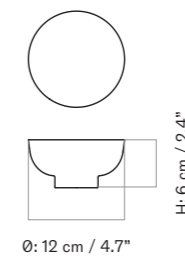

NEW NORM DINNERWARE FOOTED BOWL
Designed by *Norm Architects*

The New Norm Dinnerware Collection by Norm Architects is an ever-evolving series of dinnerware with a true Nordic feel. Complex and inspiring and urban yet rural, the hand-glazed ceramic pieces in Dark Glaze or Red Glaze, which work beautifully together or alone.

PRODUCT TYPE
Bowl

COLLI
4

DIMENSIONS
H: 6 cm / 2,4"
Ø: 12 cm / 4,7"

PRODUCTION PROCESS
Slip casted and moulded ceramic

TECHNICAL SPECIFICATIONS

COLOURS
Dark glazed
Red glazed

MATERIALS
Glazed ceramic

WEIGHT
0,21 kg / 0,46 lb

CERTIFICATION
Food safe
Dishwasher safe

PACKAGING TYPE
Gift box

PACKAGING MEASUREMENTS
(H × W × D)
6,4 cm × 13,7 cm × 12,5 cm /
2,5" × 5,4" × 4,9"

MATERIALS & MAINTENANCE
Please visit audocph.com for materials, care and maintenance instructions.