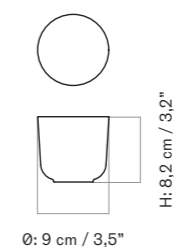

NEW NORM DINNERWARE CUP
Designed by *Norm Architects*

The New Norm Dinnerware Collection by Norm Architects is an ever-evolving series of dinnerware with a true Nordic feel. Complex and inspiring and urban yet rural, the hand-glazed ceramic pieces in Dark Glaze or Red Glaze, which work beautifully together or alone.

PRODUCT TYPE
Cup

COLLI
4

DIMENSIONS
H: 8,2 cm / 3,2"
Ø: 9 cm / 3,5"
Vol: 260 ml / 8,8 oz

PRODUCTION PROCESS
Slip casted ceramic

TECHNICAL SPECIFICATIONS

COLOURS
Red glazed

MATERIALS
Glazed ceramic

WEIGHT
0,4 kg / 0,88 lb

CERTIFICATION
Food safe
Dishwasher safe

PACKAGING TYPE
Gift box

PACKAGING MEASUREMENTS
(H × W × D)
9,7 cm × 20,3 cm × 9 cm /
3,8" × 8,0" × 3,5"

MATERIALS & MAINTENANCE
Please visit audocph.com for materials, care and maintenance instructions.