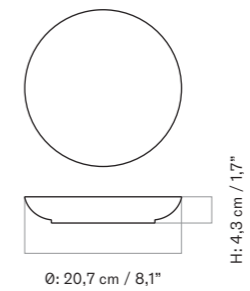

NEW NORM DINNERWARE PLATE
Designed by *Norm Architects*

The New Norm Dinnerware Collection by Norm Architects is an ever-evolving series of dinnerware with a true Nordic feel. Complex and inspiring and urban yet rural, the hand-glazed ceramic pieces in Dark Glaze, which work beautifully together or alone.

TECHNICAL SPECIFICATIONS

PRODUCT TYPE
Plate

COLLI
2

DIMENSIONS
H: 4,3 cm / 1,7"
Ø: 20,7 cm / 8,1"

PRODUCTION PROCESS
Moulded ceramic

COLOURS
Dark glazed

MATERIALS
Glazed ceramic

WEIGHT
0,5 kg / 1,1 lb

CERTIFICATION
Food safe
Dishwasher safe

PACKAGING TYPE
Brown box, bulk packaged

PACKAGING MEASUREMENTS
(H × W × D)
N / A

MATERIALS & MAINTENANCE
Please visit audocph.com for materials, care and maintenance instructions.

Ø: 20,7 cm / 8,1"

H: 4,3 cm / 1,7"