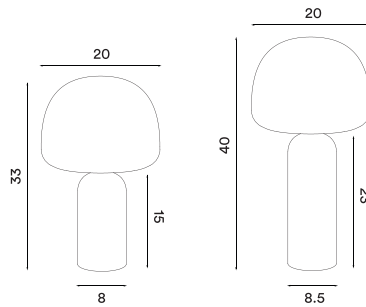

Kin table

Kin table H33
– Item no. 761

Kin table H40
– Item no. 760

Product type: Table lamp
Design: Morten & Jonas, 2023
Shade material: Glass
Shade colour: Opal white matt
Body material: Dark Emperor marble stone
Body colour: Mixed brown marble
Wire: Black silk, 200 cm (with dimmer switch)
Bulb: Integrated and dimmable LED 8 W, 800 lm, 2700 K, CRI > 90
Voltage: 220V - 240V - 50/60Hz
Net weight: 3.0 kg (H33), 4.4kg (H40)
Minimum order size: 2
Spare part available: Glass shade

Dimensions and light direction:

Light source included:

LED 8 W - Energy class: E