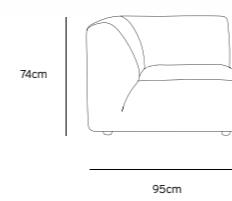

Product length/depth: 150cm
Product width: 95cm
Product height: 74cm
Seat height: 43cm

/NEW

JAX COUCH ELEMENT ANGLE | TED, STONE
MZM4952

Product length/depth: 95cm
Product width: 95cm
Product height: 74cm
Seat height: 43cm

/NEW

JAX COUCH ELEMENT LEFT | TED, STONE
MZM4949

Product length/depth: 95cm
Product width: 95cm
Product height: 74cm
Seat height: 43cm

/NEW

JAX COUCH ELEMENT RIGHT | TED, STONE
MZM4950

Product length/depth: 95cm
Product width: 95cm
Product height: 74cm
Seat height: 43cm