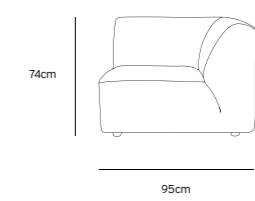

Product length/depth: 150cm
Product width: 95cm
Product height: 74cm
Seat height: 43cm

/NEW

JAX COUCH ELEMENT ANGLE | TED, STONE
MZM4952

Product length/depth: 95cm
Product width: 95cm
Product height: 74cm
Seat height: 43cm

/NEW

JAX COUCH ELEMENT LEFT | TED, STONE
MZM4949

Product length/depth: 95cm
Product width: 95cm
Product height: 74cm
Seat height: 43cm

/NEW

JAX COUCH ELEMENT RIGHT | TED, STONE
MZM4950

Product length/depth: 95cm
Product width: 95cm
Product height: 74cm
Seat height: 43cm