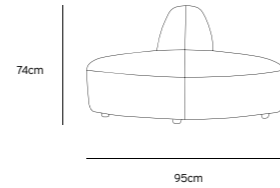

/NEW

/NEW
JAX COUCH ELEMENT ROUND | ROYAL VELVET, BLUE
MZM4968

Product length/depth: 150cm
 Product width: 95cm
 Product height: 74cm
 Seat height: 43cm

/NEW
JAX COUCH ELEMENT ANGLE | ROYAL VELVET, BLUE
MZM4966