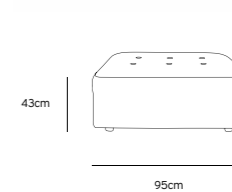

Product length/depth: 95cm  
Product width: 97cm  
Product height: 74cm  
Seat height: 43cm

/NEW

VINT COUCH ELEMENT MIDDLE | CORDUROY VELVET AGED GOLD MZM4937

Product length/depth: 88cm  
Product width: 97cm  
Product height: 74cm  
Seat height: 43cm