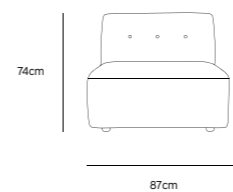

/NEW

VINT COUCH ELEMENT MIDDLE | CORDUROY VELVET AGED GOLD MZM4937

Product length/depth: 88cm
Product width: 97cm
Product height: 74cm
Seat height: 43cm