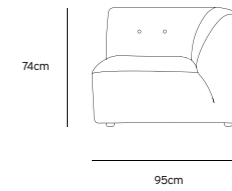

/NEW

VINT COUCH ELEMENT RIGHT | CORDUROY VELVET AGED GOLD MZM4936

Product length/depth: 95cm
Product width: 97cm
Product height: 74cm
Seat height: 43cm