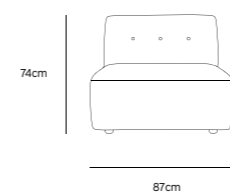

Product length/depth: 95cm
Product width: 97cm
Product height: 74cm
Seat height: 43cm

/NEW

**VINT COUCH ELEMENT RIGHT |
CORDUROY VELVET AGED GOLD
MZM4936**

Product length/depth: 95cm
Product width: 97cm
Product height: 74cm
Seat height: 43cm