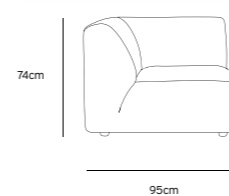

/NEW

/NEW
JAX COUCH ELEMENT ROUND | ROYAL VELVET, BLUE
MZM4968

Product length/depth: 150cm
 Product width: 95cm
 Product height: 74cm
 Seat height: 43cm

/NEW
JAX COUCH ELEMENT ANGLE | ROYAL VELVET, BLUE
MZM4966