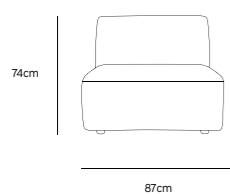

/NEW
JAX COUCH ELEMENT MIDDLE | ROYAL VELVET, BLUE
MZM4965

Product length/depth: 95cm
Product width: 87cm
Product height: 74cm
Seat height: 43cm

Product length/depth: 95cm
Product width: 95cm
Product height: 43cm

Product length/depth: 95cm
Product width: 47cm
Product height: 43cm

THESE FABRICS ARE ALL AVAILABLE FOR OUR JAX COUCH. PICK YOUR FAVOURITE: