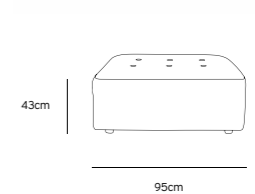

/NEW

**VINT COUCH ELEMENT HOCKER |
CORDUROY VELVET AGED GOLD
MZM4938**

Product length/depth: 93cm
Product width: 97cm
Product height: 43cm