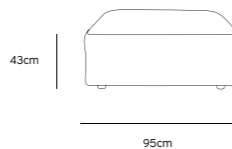

/NEW
JAX COUCH ELEMENT HOCKER | ROYAL VELVET, BLUE
MZM4967

Product length/depth: 150cm
Product width: 95cm
Product height: 74cm
Seat height: 43cm

Product length/depth: 95cm
Product width: 95cm
Product height: 74cm
Seat height: 43cm

Product length/depth: 95cm
Product width: 95cm
Product height: 74cm
Seat height: 43cm

Product length/depth: 95cm
Product width: 95cm
Product height: 74cm
Seat height: 43cm