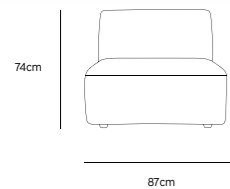

/NEW

JAX COUCH ELEMENT ROUND | TED, STONE
MZM4954

Product length/depth: 150cm
Product width: 95cm
Product height: 74cm
Seat height: 43cm

/NEW

JAX COUCH ELEMENT ANGLE | TED, STONE
MZM4952

Product length/depth: 95cm
Product width: 95cm
Product height: 74cm
Seat height: 43cm

/NEW

JAX COUCH ELEMENT LEFT | TED, STONE
MZM4949

Product length/depth: 95cm
Product width: 95cm
Product height: 74cm
Seat height: 43cm

/NEW

JAX COUCH ELEMENT RIGHT | TED, STONE
MZM4950

Product length/depth: 95cm
Product width: 95cm
Product height: 74cm
Seat height: 43cm

/NEW

JAX COUCH ELEMENT MIDDLE | TED, STONE
MZM4951

Product length/depth: 95cm
Product width: 87cm
Product height: 74cm
Seat height: 43cm

/NEW

JAX COUCH ELEMENT HOCKER | TED, STONE
MZM4953

Product length/depth: 95cm
Product width: 95cm
Product height: 43cm