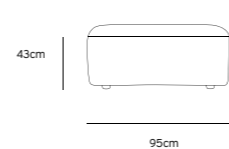

/NEW
JAX COUCH ELEMENT HOCKER SMALL | ROYAL VELVET, BLUE
MZM4974

Product length/depth: 150cm
Product width: 95cm
Product height: 74cm
Seat height: 43cm

Product length/depth: 95cm
Product width: 95cm
Product height: 74cm
Seat height: 43cm

Product length/depth: 95cm
Product width: 95cm
Product height: 74cm
Seat height: 43cm

Product length/depth: 95cm
Product width: 95cm
Product height: 74cm
Seat height: 43cm