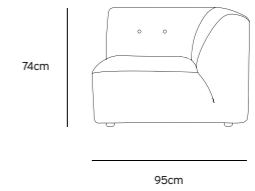

Product length/depth: 95cm
Product width: 97cm
Product height: 74cm
Seat height: 43cm

/NEW

**VINT COUCH ELEMENT RIGHT |
CORDUROY VELVET AGED GOLD
MZM4936**

Product length/depth: 95cm
Product width: 97cm
Product height: 74cm
Seat height: 43cm