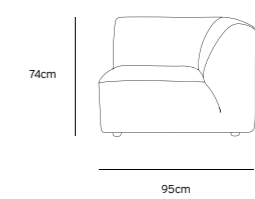

/NEW

JAX COUCH ELEMENT ROUND | TED, STONE
MZM4954

Product length/depth: 150cm
Product width: 95cm
Product height: 74cm
Seat height: 43cm

/NEW

JAX COUCH ELEMENT ANGLE | TED, STONE
MZM4952

Product length/depth: 95cm
Product width: 95cm
Product height: 74cm
Seat height: 43cm

/NEW

JAX COUCH ELEMENT LEFT | TED, STONE
MZM4949

Product length/depth: 95cm
Product width: 95cm
Product height: 74cm
Seat height: 43cm

/NEW

JAX COUCH ELEMENT RIGHT | TED, STONE
MZM4950

Product length/depth: 95cm
Product width: 95cm
Product height: 74cm
Seat height: 43cm