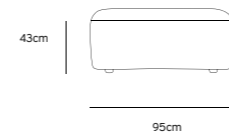

/NEW

JAX COUCH ELEMENT LEFT | TED, STONE
MZM4949

Product length/depth: 95cm
Product width: 95cm
Product height: 74cm
Seat height: 43cm

/NEW

JAX COUCH ELEMENT RIGHT | TED, STONE
MZM4950

Product length/depth: 95cm
Product width: 95cm
Product height: 74cm
Seat height: 43cm

/NEW

JAX COUCH ELEMENT MIDDLE | TED, STONE
MZM4951

Product length/depth: 95cm
Product width: 87cm
Product height: 74cm
Seat height: 43cm

/NEW

JAX COUCH ELEMENT HOCKER | TED, STONE
MZM4953

Product length/depth: 95cm
Product width: 95cm
Product height: 43cm