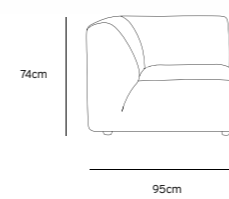

/NEW

JAX COUCH ELEMENT ROUND | TED, STONE
MZM4954

Product length/depth: 150cm
Product width: 95cm
Product height: 74cm
Seat height: 43cm

/NEW

JAX COUCH ELEMENT ANGLE | TED, STONE
MZM4952

Product length/depth: 95cm
Product width: 95cm
Product height: 74cm
Seat height: 43cm

/NEW

JAX COUCH ELEMENT LEFT | TED, STONE
MZM4949

Product length/depth: 95cm
Product width: 95cm
Product height: 74cm
Seat height: 43cm

/NEW

JAX COUCH ELEMENT RIGHT | TED, STONE
MZM4950

Product length/depth: 95cm
Product width: 95cm
Product height: 74cm
Seat height: 43cm

/NEW

JAX COUCH ELEMENT MIDDLE | TED, STONE
MZM4951

Product length/depth: 95cm
Product width: 87cm
Product height: 74cm
Seat height: 43cm

/NEW

JAX COUCH ELEMENT HOCKER | TED, STONE
MZM4953

Product length/depth: 95cm
Product width: 95cm
Product height: 43cm