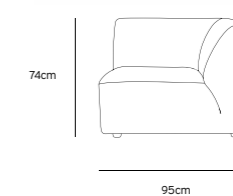

/NEW

/NEW
JAX COUCH ELEMENT ROUND | ROYAL VELVET, BLUE
MZM4968

Product length/depth: 150cm
 Product width: 95cm
 Product height: 74cm
 Seat height: 43cm

/NEW
JAX COUCH ELEMENT ANGLE | ROYAL VELVET, BLUE
MZM4966