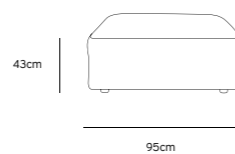

Product length/depth: 150cm  
Product width: 95cm  
Product height: 74cm  
Seat height: 43cm

**/NEW**

**JAX COUCH ELEMENT ANGLE | TED, STONE**  
**MZM4952**

Product length/depth: 95cm  
Product width: 95cm  
Product height: 74cm  
Seat height: 43cm

**/NEW**

**JAX COUCH ELEMENT LEFT | TED, STONE**  
**MZM4949**

Product length/depth: 95cm  
Product width: 95cm  
Product height: 74cm  
Seat height: 43cm

**/NEW**

**JAX COUCH ELEMENT RIGHT | TED, STONE**  
**MZM4950**

Product length/depth: 95cm  
Product width: 95cm  
Product height: 74cm  
Seat height: 43cm

**/NEW**

**JAX COUCH ELEMENT MIDDLE | TED, STONE**  
**MZM4951**

Product length/depth: 95cm  
Product width: 87cm  
Product height: 74cm  
Seat height: 43cm