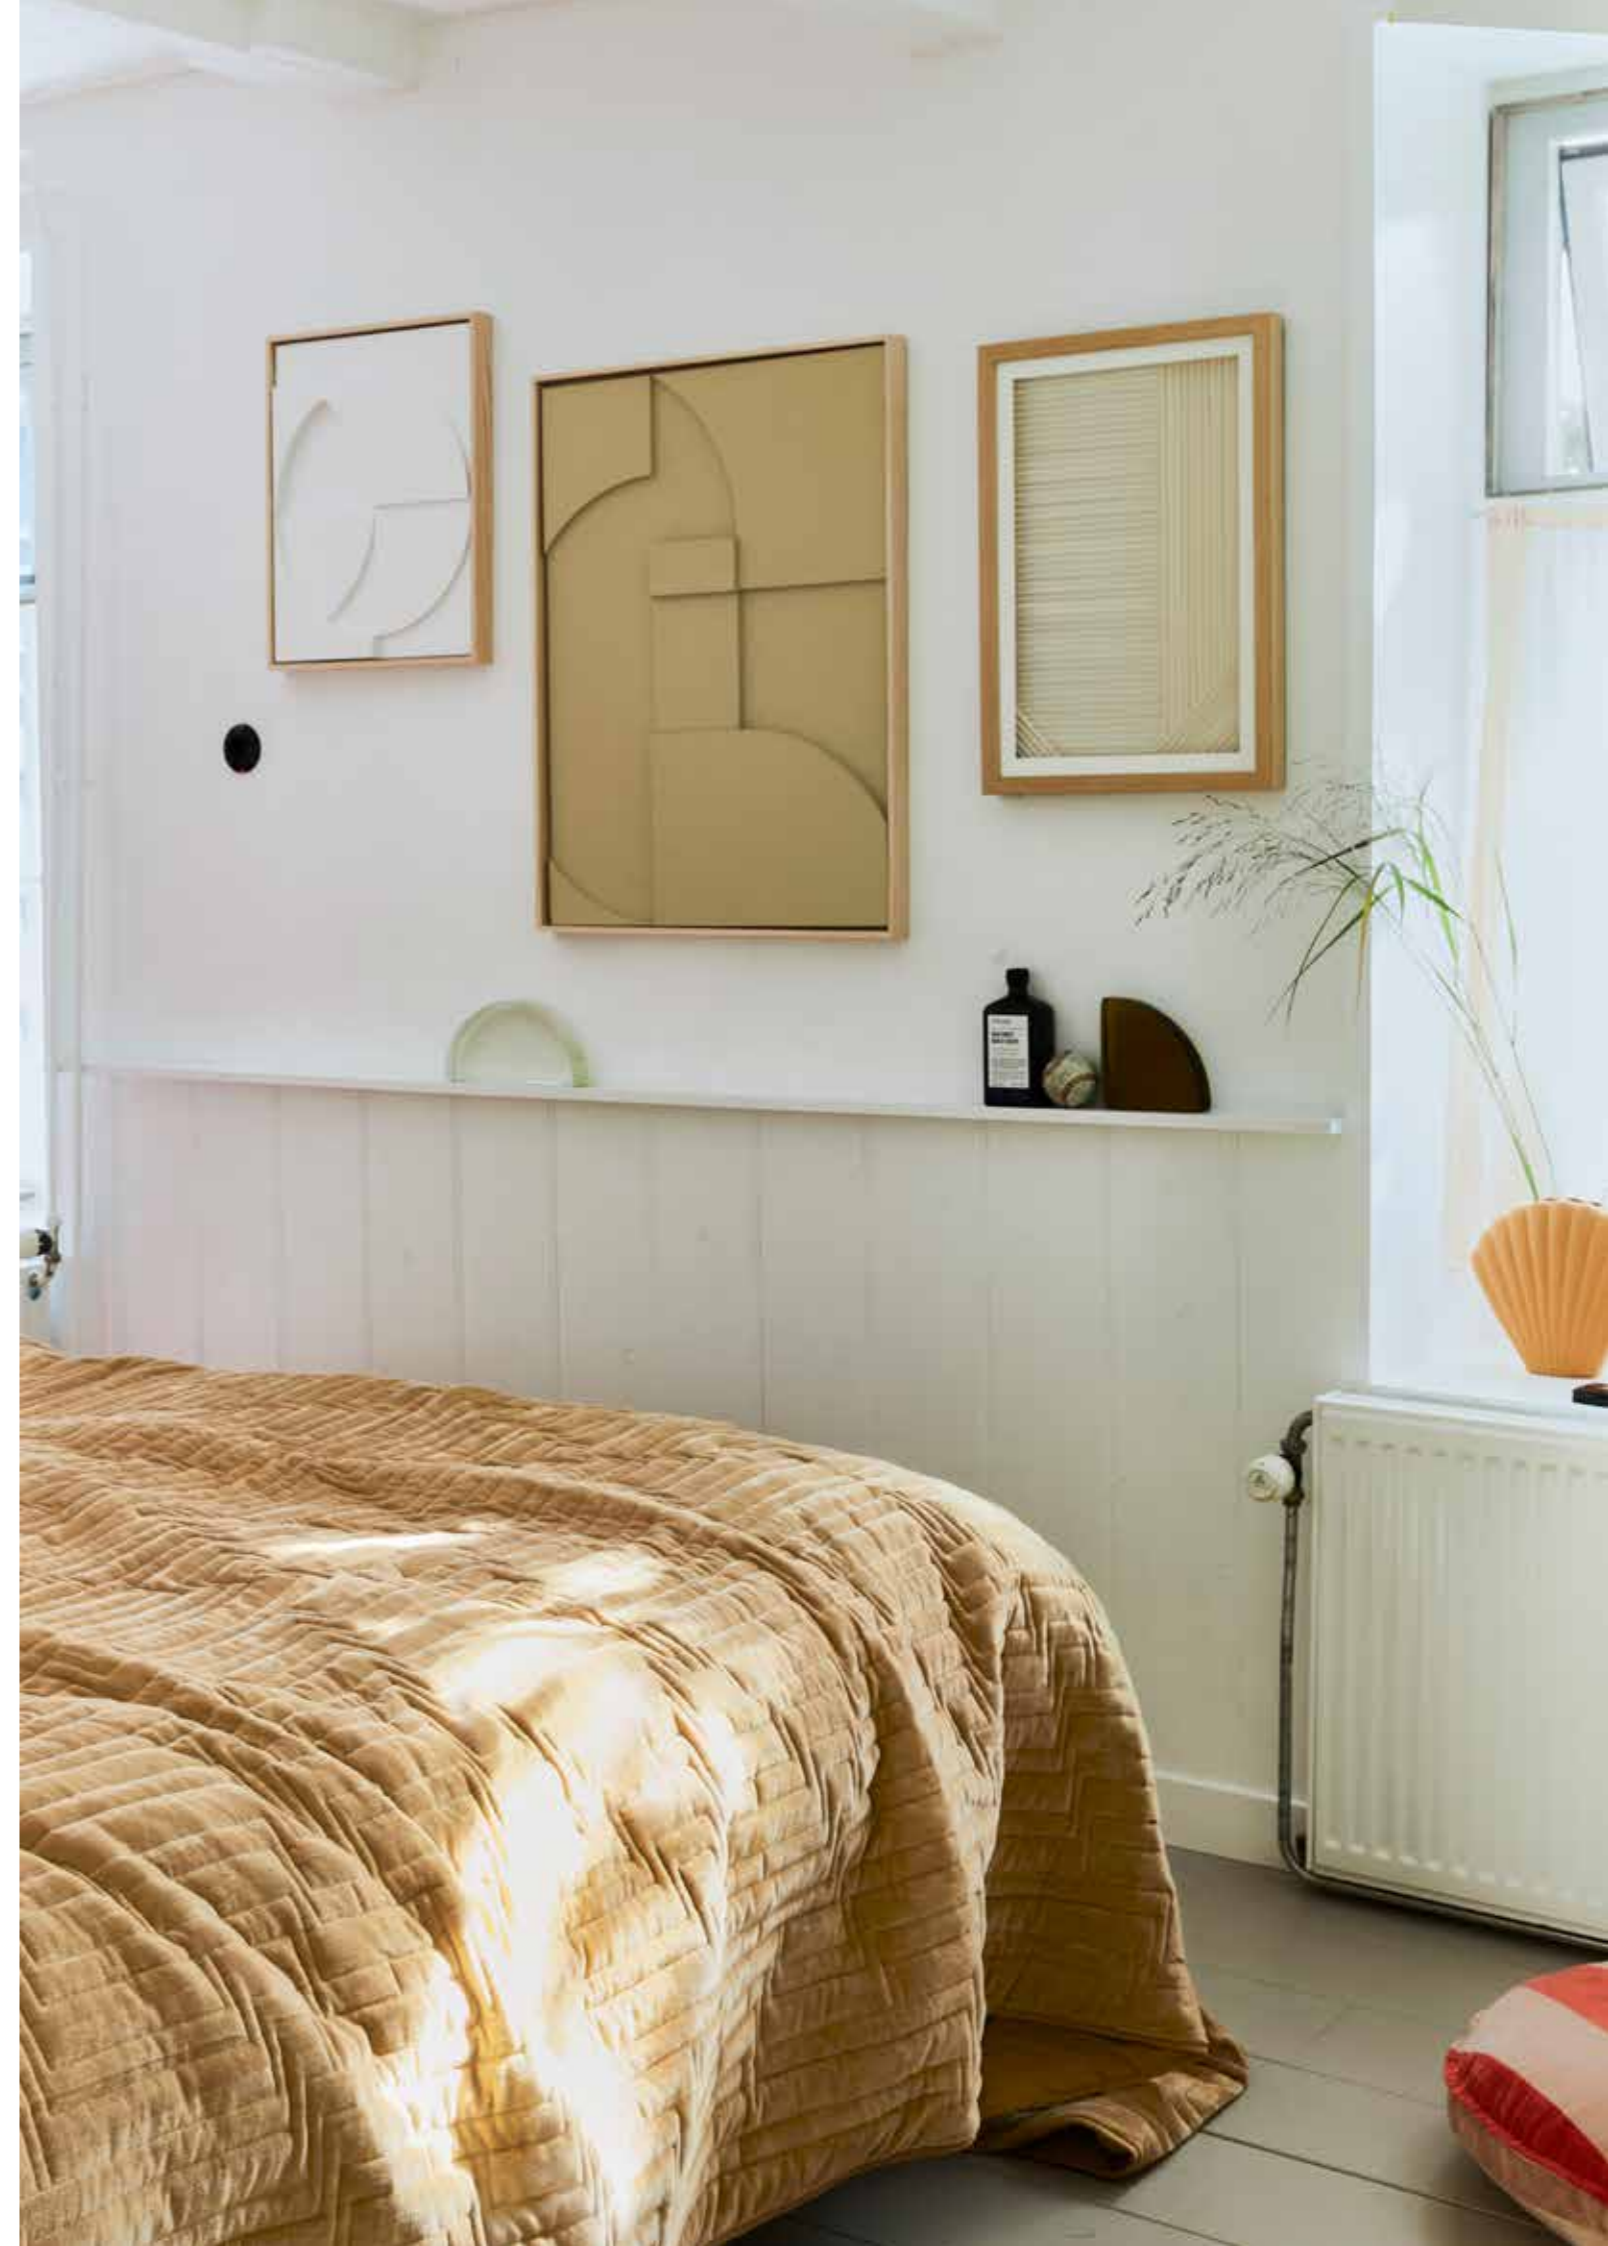

GLASS OBJECT MUSTARD
AOA9992
14x3x15cm

GLASS OBJECT CLEAR
AOA9994
24x5x11cm

FRAMED RELIEF ART PANEL WHITE C
AWD8924
43x4x53cm
/NEW

QUILTED COTTON VELVET BEDSPREAD SOFT YELLOW
TTS1033
240x260cm
/NEW

STRIPED VELVET SEAT CUSHION ROUND RED/PINK
TKU2127
60x60x5cm
/NEW

OTHER ITEMS PHOTO:

- /NEW Framed relief art panel sand A | AWD8929 | 63x4x83cm
- /NEW Layered paper art frame A | AWD8913 | 42x4x60cm
- Ceramic shell vase terra L | ACE6840 | 24,8x9x20,8cm