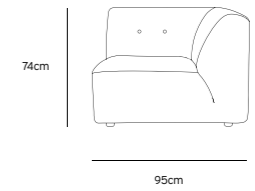

/NEW

VINT COUCH ELEMENT RIGHT | CORDUROY VELVET AGED GOLD MZM4936

Product length/depth: 95cm
Product width: 97cm
Product height: 74cm
Seat height: 43cm