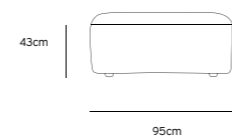

/NEW

JAX COUCH ELEMENT ROUND | TED, STONE
MZM4954

Product length/depth: 150cm
Product width: 95cm
Product height: 74cm
Seat height: 43cm

/NEW

JAX COUCH ELEMENT ANGLE | TED, STONE
MZM4952

Product length/depth: 95cm
Product width: 95cm
Product height: 74cm
Seat height: 43cm

/NEW

JAX COUCH ELEMENT LEFT | TED, STONE
MZM4949

Product length/depth: 95cm
Product width: 95cm
Product height: 74cm
Seat height: 43cm

/NEW

JAX COUCH ELEMENT RIGHT | TED, STONE
MZM4950

Product length/depth: 95cm
Product width: 95cm
Product height: 74cm
Seat height: 43cm

/NEW

JAX COUCH ELEMENT MIDDLE | TED, STONE
MZM4951

Product length/depth: 95cm
Product width: 87cm
Product height: 74cm
Seat height: 43cm

/NEW

JAX COUCH ELEMENT HOCKER | TED, STONE
MZM4953

Product length/depth: 95cm
Product width: 95cm
Product height: 43cm

/NEW

JAX COUCH ELEMENT HOCKER SMALL | TED, STONE
MZM4973

Product length/depth: 95cm
Product width: 47cm
Product height: 43cm

THESE FABRICS ARE ALL AVAILABLE FOR OUR JAX COUCH. PICK YOUR FAVOURITE:

Vintage velvet

Juke velvet

Sneak

Cosy

Royal velvet

Ted