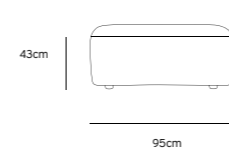

/NEW
JAX COUCH ELEMENT HOCKER SMALL | ROYAL VELVET, BLUE
MZM4974