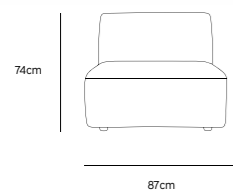

Product length/depth: 150cm  
Product width: 95cm  
Product height: 74cm  
Seat height: 43cm

**/NEW**

**JAX COUCH ELEMENT ANGLE | TED, STONE**  
**MZM4952**

Product length/depth: 95cm  
Product width: 95cm  
Product height: 74cm  
Seat height: 43cm

**/NEW**

**JAX COUCH ELEMENT LEFT | TED, STONE**  
**MZM4949**

Product length/depth: 95cm  
Product width: 95cm  
Product height: 74cm  
Seat height: 43cm

**/NEW**

**JAX COUCH ELEMENT RIGHT | TED, STONE**  
**MZM4950**

Product length/depth: 95cm  
Product width: 95cm  
Product height: 74cm  
Seat height: 43cm

**/NEW**

**JAX COUCH ELEMENT MIDDLE | TED, STONE**  
**MZM4951**

Product length/depth: 95cm  
Product width: 87cm  
Product height: 74cm  
Seat height: 43cm