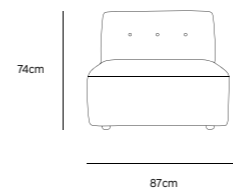

/NEW

VINT COUCH ELEMENT MIDDLE | CORDUROY VELVET AGED GOLD MZM4937

Product length/depth: 88cm
Product width: 97cm
Product height: 74cm
Seat height: 43cm