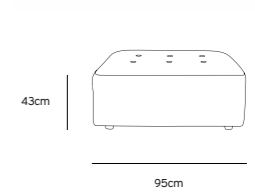

Product length/depth: 95cm  
 Product width: 97cm  
 Product height: 74cm  
 Seat height: 43cm

/NEW

VINT COUCH ELEMENT MIDDLE | CORDUROY VELVET AGED GOLD MZM4937

Product length/depth: 88cm  
 Product width: 97cm  
 Product height: 74cm  
 Seat height: 43cm