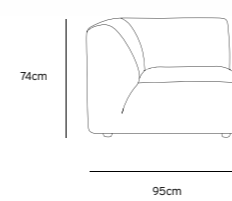

Product length/depth: 150cm  
Product width: 95cm  
Product height: 74cm  
Seat height: 43cm

**/NEW**

**JAX COUCH ELEMENT ANGLE | TED, STONE**  
**MZM4952**

Product length/depth: 95cm  
Product width: 95cm  
Product height: 74cm  
Seat height: 43cm

Product length/depth: 95cm  
Product width: 95cm  
Product height: 74cm  
Seat height: 43cm

**/NEW**

**JAX COUCH ELEMENT MIDDLE | TED, STONE**  
**MZM4951**

Product length/depth: 95cm  
Product width: 87cm  
Product height: 74cm  
Seat height: 43cm