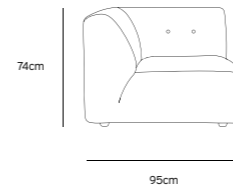

/NEW

VINT COUCH ELEMENT LEFT | CORDUROY VELVET AGED GOLD MZM4935

Product length/depth: 95cm
Product width: 97cm
Product height: 74cm
Seat height: 43cm