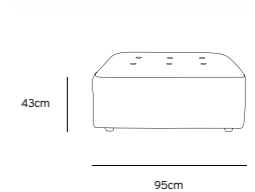

/NEW

VINT COUCH ELEMENT HOCKER | CORDUROY VELVET AGED GOLD MZM4938

Product length/depth: 93cm
Product width: 97cm
Product height: 43cm