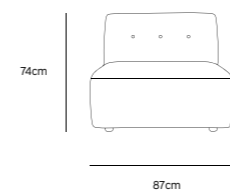

/NEW

VINT COUCH ELEMENT MIDDLE | CORDUROY VELVET AGED GOLD MZM4937

Product length/depth: 88cm
Product width: 97cm
Product height: 74cm
Seat height: 43cm