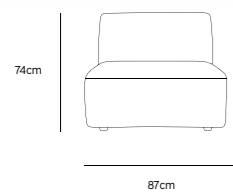

/NEW

JAX COUCH ELEMENT ROUND | TED, STONE
MZM4954

Product length/depth: 150cm
Product width: 95cm
Product height: 74cm
Seat height: 43cm

/NEW

JAX COUCH ELEMENT ANGLE | TED, STONE
MZM4952

Product length/depth: 95cm
Product width: 95cm
Product height: 74cm
Seat height: 43cm

/NEW

JAX COUCH ELEMENT LEFT | TED, STONE
MZM4949

Product length/depth: 95cm
Product width: 95cm
Product height: 74cm
Seat height: 43cm

/NEW

JAX COUCH ELEMENT RIGHT | TED, STONE
MZM4950

Product length/depth: 95cm
Product width: 95cm
Product height: 74cm
Seat height: 43cm

/NEW

JAX COUCH ELEMENT MIDDLE | TED, STONE
MZM4951

Product length/depth: 95cm
Product width: 87cm
Product height: 74cm
Seat height: 43cm

/NEW

JAX COUCH ELEMENT HOCKER | TED, STONE
MZM4953

Product length/depth: 95cm
Product width: 95cm
Product height: 43cm