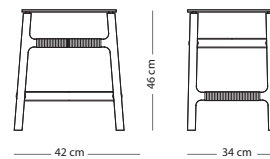

Fawn side table

Item no. 08C

PLATE MATERIAL

WOOD FINISH

Solid oak - Hardwax oil: White 1015/Natural 1505

TEMPERED GLASS

Petrol/Gray

ROPE

Cotton - Rope

Fully assembled product

SIZE

Tempered glass

42x34x46

€ 350,00