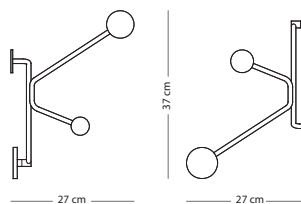

Hook wall coat rack - outer corners

Item no. 09A

Assembly

WOODEN KNOB FINISH

Solid oak - Hardwax oil: White 1015

STEEL FINISH

Powder coated - All available colours except white matte

CONSTRUCTION MATERIAL

SIZE

Steel

27x27x37

€ 95,00