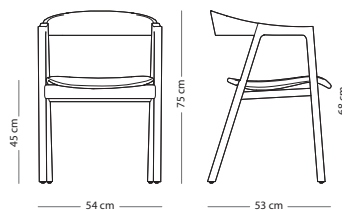

FRAME MATERIAL

Seat height - 45 cm
Armrest height - 70,5 cm

Ava bench

Item no. 1C9 - special edition
Item no. 182

WOOD FINISH

- Solid oak - Hardwax oil: White 1015/Natural 1505
- Coloured oak - Lacquer: Charcoal 7021, Black 9005 or custom RAL (MOQ = 20 pcs)

FRAME MATERIAL

Seat height - 45 cm
Armrest height - 70,5 cm

Muna chair

Item no. 1CB - special edition
Item no. 0F0

WOOD FINISH

- Solid oak - Hardwax oil: White 1015/Natural 1505
- Coloured oak - Lacquer: Charcoal 7021, Black 9005 or custom RAL (MOQ = 20 pcs)