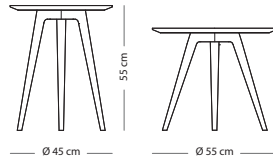

Cotton - Rope

Fully assembled product

SIZE

Tempered glass

42x34x46

€ 350,00

Arp side table

Item no: Varies per version, see table