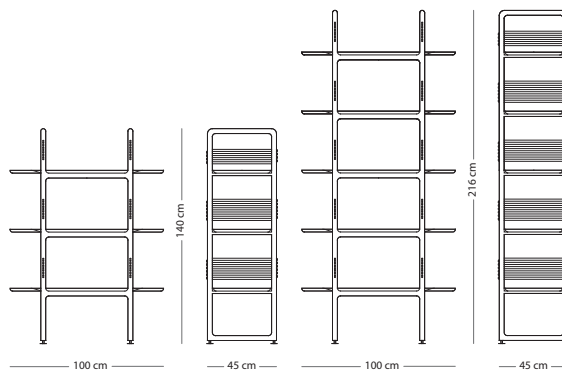

Muse room divider

Item no: Varies per version, see table

FRAME MATERIAL

SIZE

Solid oak

100x45x140
(093)

€ 990,00

100x45x216
(094)

€ 1.390,00

WOOD FINISH

Solid oak - Hardwax oil: White 1015/Natural 1505

ROPE

Cotton - Rope