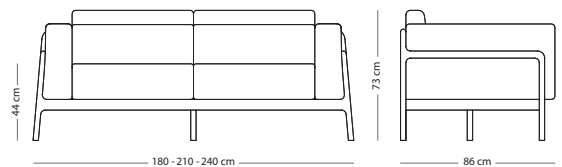

Item no. 085

Seat height - 44 cm
Armrest height - 66 cm

FRAME MATERIAL

UPHOLSTERY MATERIAL **Solid oak**

 **M. Line Flax** (all colours) € 1.490,00

 **Dakar leather** (all colours) € 1.790,00

WOOD FINISH

Solid oak - Hardwax oil: White 1015/Natural 1505

Fully assembled product

Fawn sofa - 2, 3 and 3-plus seater

Item no: Varies per version, see table

Seat height - 44 cm
Armrest height - 66 cm

UPHOLSTERY MATERIAL

SIZE **M.Line Flax** **Dakar leather**

2-seater (086 - 180 cm) € 1.990,00 € 2.590,00