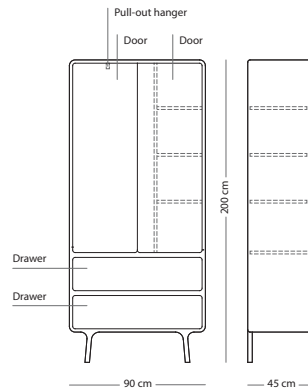

Fully assembled product

CORPUS MATERIAL

SIZE

Solid oak

53x45x43

€ 450,00

Fawn wardrobe

Item no. 01F