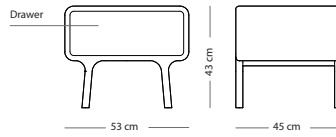

Fully assembled product

CORPUS MATERIAL

SIZE Solid oak

90x45x110 € 1.490,00

Fawn nightstand

Item no. 190

WOOD FINISH

Solid oak - Hardwax oil: White 1015/Natural 1505