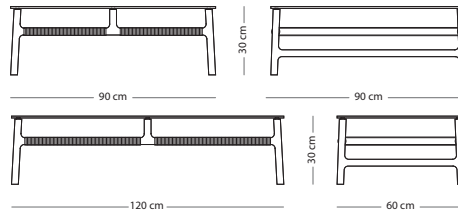

Fawn coffee table

Item no: Varies per version, see table

PLATE MATERIAL

WOOD FINISH

Solid oak - Hardwax oil: White 1015/Natural 1505

TEMPERED GLASS

Petrol/Gray

ROPE

Cotton - Rope

Fully assembled product

SIZE

Tempered glass

90x90x30
(08A)

€ 690,00

120x60x30
(08B)

€ 690,00

Fawn side table

Item no. 08C