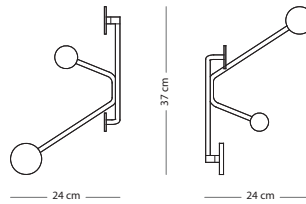

Hook wall coat rack - inner corners

Item no. 099

Assembly

WOODEN KNOB FINISH

Solid oak - Hardwax oil: White 1015

STEEL FINISH

Powder coated - All available colours except white matte

CONSTRUCTION MATERIAL

SIZE

Steel

24x24x37

€ 95,00