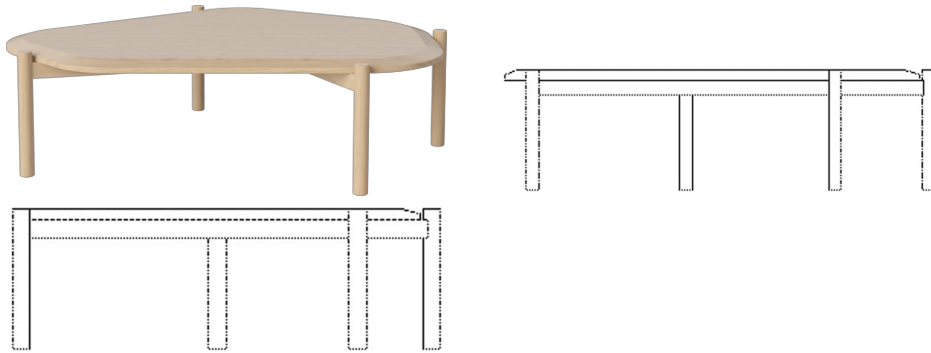

Island series

Designed by Umit Caglar, Turkey

Island is a coffee table inspired by the Nordic nature with an organic design. The contours and soft lines of the table top imitate waves that hit the coast and help give Island a graphic and playful expression. The traditional craftsmanship is particularly evident in the solid base made of FSC-certified wood, while the design makes Island the perfect match for a sofa with chaise longue.

03-119-01

Island Coffee Table H35 cm

Specifications

Country of origin	Assembly	Height	Length	Width	Weight
Croatia	Delivered assembled	35 cm	125 cm	107 cm	21 kg

The parcel's measurements

The parcel's measurements 1: 0.10 m³, 21.0 kg
(D 94.0 cm, W 129.0 cm, H 8.0 cm)

Height
42 cm
Length
125 cm

Width
107 cm
Weight
22.50 kg

The parcel's measurements
The parcel's measurements 1: 0.10 m³, 22.5 kg
(D 94.0 cm, W 129.0 cm, H 8.0 cm)

03-119-01

Island Coffee Table H35 cm

Height
35 cm
Length
125 cm

Width
107 cm
Weight
21 kg

The parcel's measurements
The parcel's measurements 1: 0.10 m³, 21.0 kg
(D 94.0 cm, W 129.0 cm, H 8.0 cm)

Materials and surfaces

Material