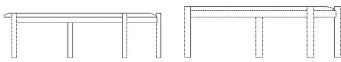

03-119-01

Island Coffee Table H35 cm

Specifications

Country of origin	Assembly	Height	Length	Width	Weight
Croatia	Delivered assembled	35 cm	125 cm	107 cm	21 kg

The parcel's measurements

The parcel's measurements 1: 0.10 m³, 21.0 kg
(D 94.0 cm, W 129.0 cm, H 8.0 cm)

Height
42 cm
Length
125 cm

Width
107 cm
Weight
22.50 kg

The parcel's measurements
The parcel's measurements 1: 0.10 m³, 22.5 kg
(D 94.0 cm, W 129.0 cm, H 8.0 cm)

03-119-01

Island Coffee Table H35 cm

Height
35 cm
Length
125 cm

Width
107 cm
Weight
21 kg

The parcel's measurements
The parcel's measurements 1: 0.10 m³, 21.0 kg
(D 94.0 cm, W 129.0 cm, H 8.0 cm)

Materials and surfaces

Material