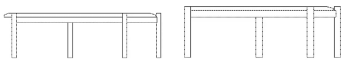

**Height**  
42 cm  
**Length**  
125 cm

**Width**  
107 cm  
**Weight**  
22.50 kg

**The parcel's measurements**  
The parcel's measurements 1: 0.10 m<sup>3</sup>, 22.5 kg  
(D 94.0 cm, W 129.0 cm, H 8.0 cm)

03-119-01

Island Coffee Table H35 cm

**Height**  
35 cm  
**Length**  
125 cm

**Width**  
107 cm  
**Weight**  
21 kg

**The parcel's measurements**  
The parcel's measurements 1: 0.10 m<sup>3</sup>, 21.0 kg  
(D 94.0 cm, W 129.0 cm, H 8.0 cm)