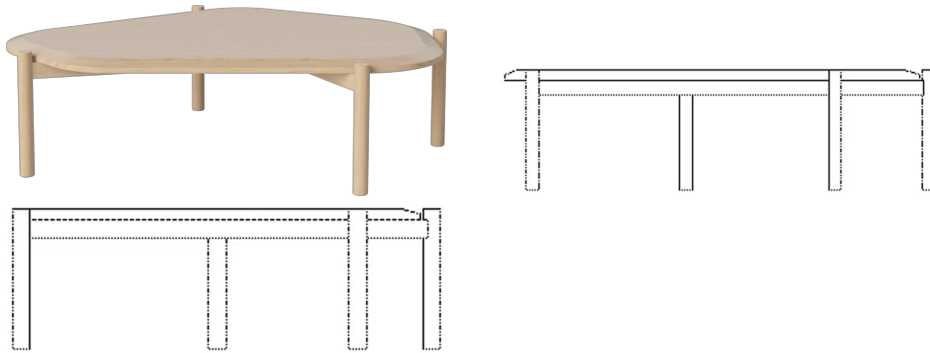

### Specifications

Country of origin	Assembly	Height	Length	Width	Weight
Croatia	Delivered assembled	35 cm	125 cm	107 cm	21 kg

#### The parcel's measurements

The parcel's measurements 1: 0.10 m<sup>3</sup>, 21.0 kg  
(D 94.0 cm, W 129.0 cm, H 8.0 cm)

**Height**  
42 cm  
**Length**  
125 cm

**Width**  
107 cm  
**Weight**  
22.50 kg

**The parcel's measurements**  
The parcel's measurements 1: 0.10 m<sup>3</sup>, 22.5 kg  
(D 94.0 cm, W 129.0 cm, H 8.0 cm)

03-119-01

Island Coffee Table H35 cm

**Height**  
35 cm  
**Length**  
125 cm

**Width**  
107 cm  
**Weight**  
21 kg

**The parcel's measurements**  
The parcel's measurements 1: 0.10 m<sup>3</sup>, 21.0 kg  
(D 94.0 cm, W 129.0 cm, H 8.0 cm)