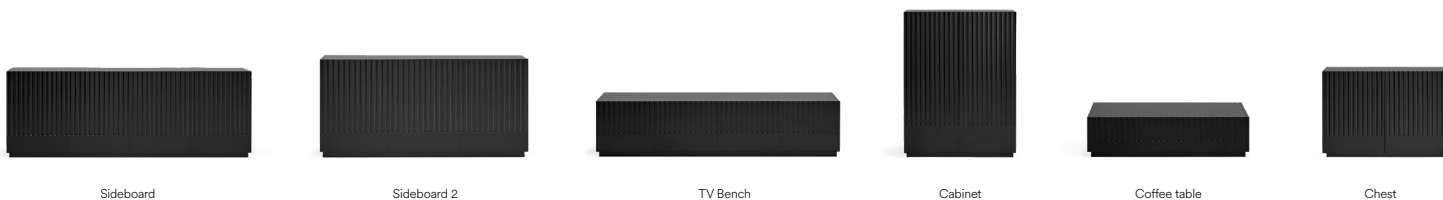

14992_TE

14991_TE

Finishes

MDF lacquered body

Black

White

Lacquered MDF interiors

Anthracite gray
Pantone: 432C

Cream
Pantone: 9043C

Downloads

Fact sheet 169,69 KB ↓

File 3ds 1,64 MB ↓

File obj 2,38 MB ↓

Samples

Teulat supplies samples of all the finishes.
Contact us at design@teulat.es for more information.

More from the collection