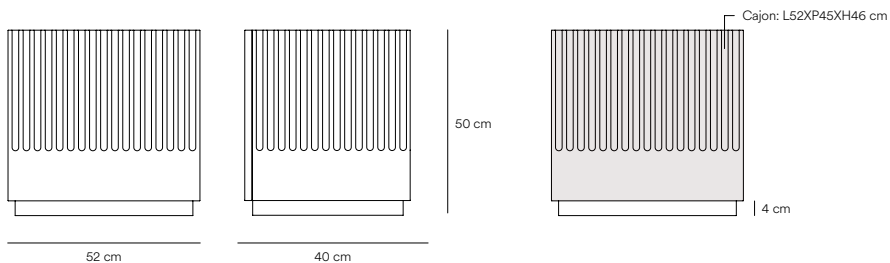

Doric Bedside table

Doric collection has been inspired by the Classical Greek architectural orders. Thus, its vertical grooves evoke the prevailing simplicity and robustness of that period: a search of beauty based on the proportionality of the classical precept of architecture.

As in the Classical Era, proportion is ubiquitous in every piece composing of Doric collection, according to the aesthetic approach that defines this collection.

Designed by Cambres Design

Measures

Models