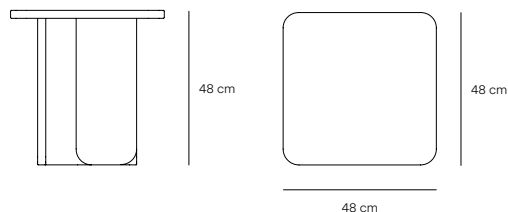

# Arq Side table

From an architecture perspective, the Arq table has been conceived as if it were a work of art.

Arq table consists of a series of vertical plane legs that support the table top. Architecture has been the inspiration of this collection to provide a clean and defined lines.

Designed by Cambres Design

Measures

Models

14773\_TE

14772\_TE

Finishes

Legs. Solid wood

Table top. Ash veneer