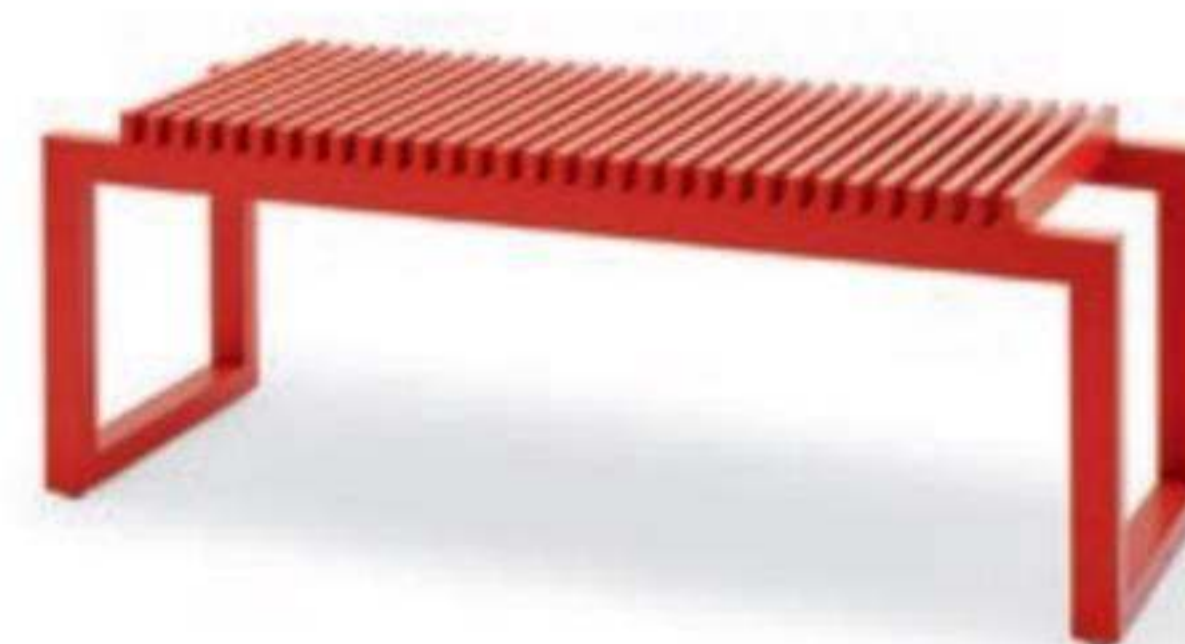

Included Middle

1950014

50% Alpaca & 50% Merino Wool /

Dark Green

WxL: 140x197 cm

LIMITED EDITIONS

Cutter Jubilee Bench

Niels Hvass