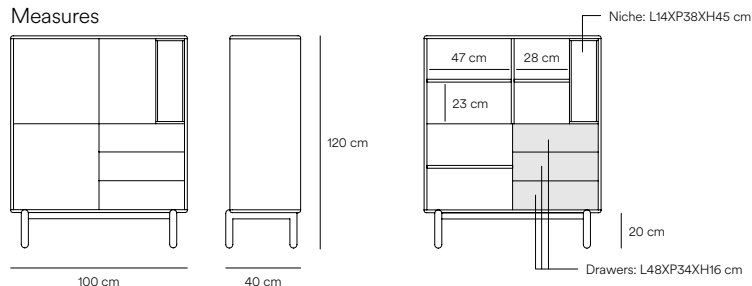

Corvo collection characteristic is a self integration without the need to introduce any other pieces of furniture, creating a much cleaner and neater appearance.

Designed by Cambres Design

Measures