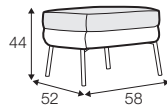

COVERS

FC fixed

armchair

footstool 58x52

example of leather cover

extra dimensions

depth of seat

accessories