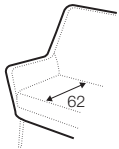

COVERS

FC fixed

armchair

footstool 58x52

example of leather cover

extra dimensions

depth of seat

accessories