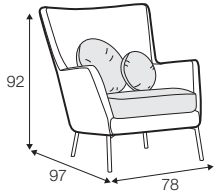

COVERS

FC fixed

armchair

footstool 58x52

example of leather cover

extra dimensions

depth of seat

accessories