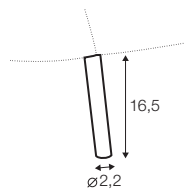

no. 160A
metal chrome,
painted black
armchair back