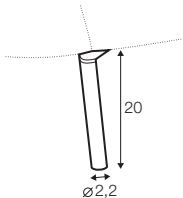

legs

no. 160
metal chrome,
painted black
armchair front
footstool