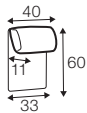

COVERS

FC fixed

armchair

footstool 58x52

example of leather cover

extra dimensions

depth of seat

accessories