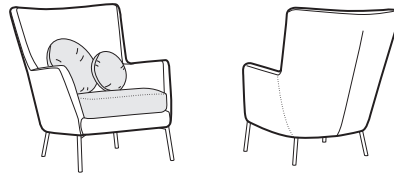

COVERS

FC fixed

armchair

footstool 58x52

example of leather cover

extra dimensions

depth of seat

accessories