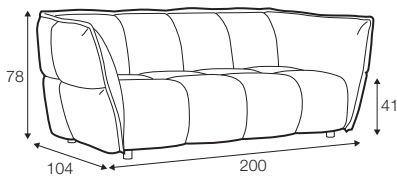

fabric

CLS classic

FC fixed

armchair

footstool 78x78

2 seater

3 seater

4 seater divided

set 1 right / or left

element 138 left / or right + chaiselongue right / or left

set 2

element 138 left / or right + corner 90°
+ element 138 right / or left

extra dimensions

depth of seat

legs

no. 36A
plastic