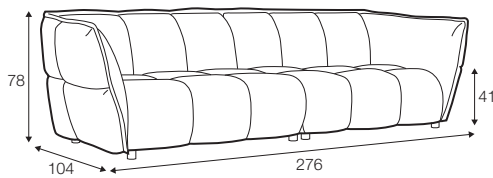

fabric

CLS classic

FC fixed

armchair

footstool 78x78

2 seater

3 seater

4 seater divided

set 1 right / or left

element 138 left / or right + chaiselongue right / or left

set 2

element 138 left / or right + corner 90°
+ element 138 right / or left

extra dimensions

depth of seat

legs

no. 36A
plastic