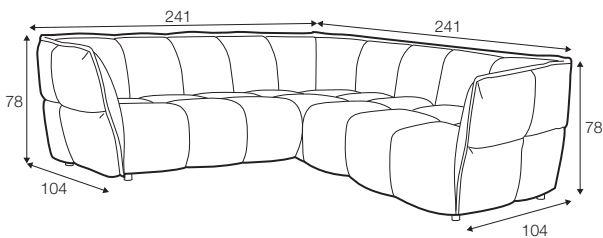

fabric

CLS classic

FC fixed

armchair

footstool 78x78

2 seater

3 seater

4 seater divided

set 1 right / or left

element 138 left / or right + chaiselongue right / or left

set 2

element 138 left / or right + corner 90°
+ element 138 right / or left

extra dimensions

depth of seat

legs

no. 36A
plastic