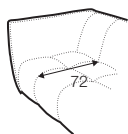

FC fixed

armchair

footstool 78x78

2 seater

3 seater

4 seater divided

set 1 right / or left

element 138 left / or right + chaiselongue right / or left

set 2

element 138 left / or right + corner 90°  
+ element 138 right / or left

## extra dimensions

---

depth of seat