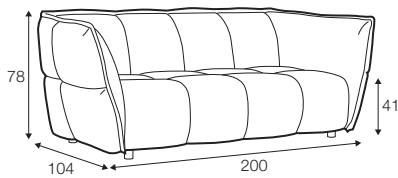

FC fixed

armchair

footstool 78x78

2 seater

3 seater

4 seater divided

set 1 right / or left

element 138 left / or right + chaiselongue right / or left

## extra dimensions

---

depth of seat