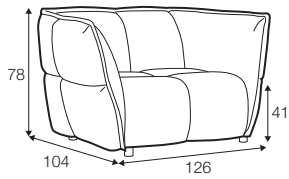

FC fixed

armchair

footstool 78x78

2 seater

3 seater

4 seater divided

set 1 right / or left

element 138 left / or right + chaiselongue right / or left

## extra dimensions

---

depth of seat