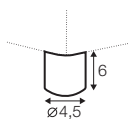

extra dimensions

---

depth of seat

legs

---

no. 36A
plastic