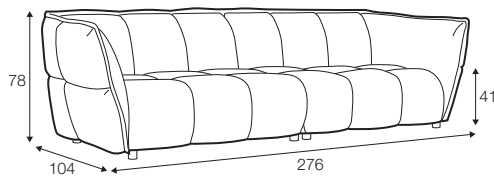

FC fixed

armchair

footstool 78x78

2 seater

3 seater

4 seater divided

set 1 right / or left

element 138 left / or right + chaiselongue right / or left

set 2

element 138 left / or right + corner 90°  
+ element 138 right / or left

## extra dimensions

---

depth of seat