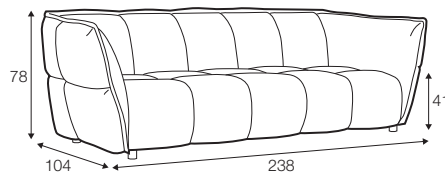

FC fixed

armchair

footstool 78x78

2 seater

3 seater

4 seater divided

set 1 right / or left

element 138 left / or right + chaiselongue right / or left

set 2

element 138 left / or right + corner 90°  
+ element 138 right / or left

## extra dimensions

---

depth of seat