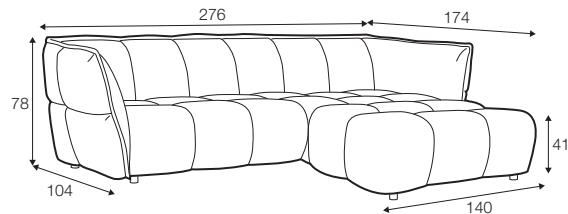

fabric

CLS classic

FC fixed

armchair

footstool 78x78

2 seater

3 seater

4 seater divided

set 1 right / or left

element 138 left / or right + chaiselongue right / or left

set 2

element 138 left / or right + corner 90°
+ element 138 right / or left

extra dimensions

depth of seat

legs

no. 36A
plastic