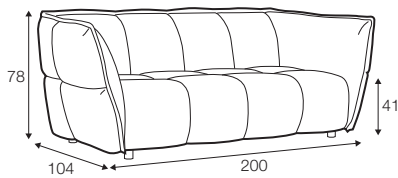

fabric

CLS classic

FC fixed

armchair

footstool 78x78

2 seater

3 seater

4 seater divided

set 1 right / or left

element 138 left / or right + chaiselongue right / or left

set 2

element 138 left / or right + corner 90°
+ element 138 right / or left

extra dimensions

depth of seat

legs

no. 36A
plastic