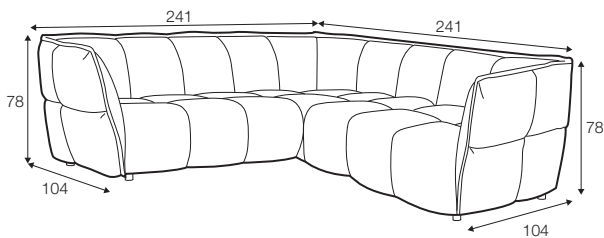

fabric

CLS classic

FC fixed

armchair

footstool 78x78

2 seater

3 seater

4 seater divided

set 1 right / or left

element 138 left / or right + chaiselongue right / or left

set 2

element 138 left / or right + corner 90°
+ element 138 right / or left

extra dimensions

depth of seat

legs

no. 36A
plastic