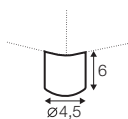

set 1 right / or left

element 138 left / or right + chaiselongue right / or left

set 2

element 138 left / or right + corner 90°
+ element 138 right / or left

extra dimensions

depth of seat

legs

no. 36A
plastic