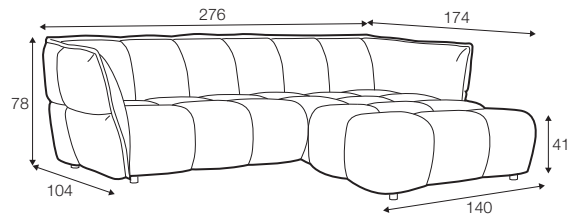

fabric

CLS classic

FC fixed

armchair

footstool 78x78

2 seater

3 seater

4 seater divided

set 1 right / or left

element 138 left / or right + chaiselongue right / or left

set 2

element 138 left / or right + corner 90°
+ element 138 right / or left

extra dimensions

depth of seat

legs

no. 36A
plastic