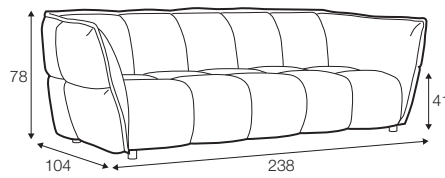

fabric

CLS classic

FC fixed

armchair

footstool 78x78

2 seater

3 seater

4 seater divided

set 1 right / or left

element 138 left / or right + chaiselongue right / or left

set 2

element 138 left / or right + corner 90°
+ element 138 right / or left

extra dimensions

depth of seat

legs

no. 36A
plastic