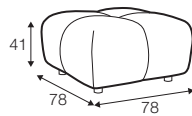

fabric

CLS classic

FC fixed

armchair

footstool 78x78

2 seater

3 seater

4 seater divided

set 1 right / or left

element 138 left / or right + chaiselongue right / or left

set 2

element 138 left / or right + corner 90°
+ element 138 right / or left

extra dimensions

depth of seat

legs

no. 36A
plastic