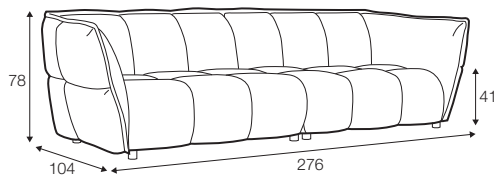

fabric

CLS classic

FC fixed

armchair

footstool 78x78

2 seater

3 seater

4 seater divided

set 1 right / or left

element 138 left / or right + chaiselongue right / or left

set 2

element 138 left / or right + corner 90°
+ element 138 right / or left

extra dimensions

depth of seat

legs

no. 36A
plastic