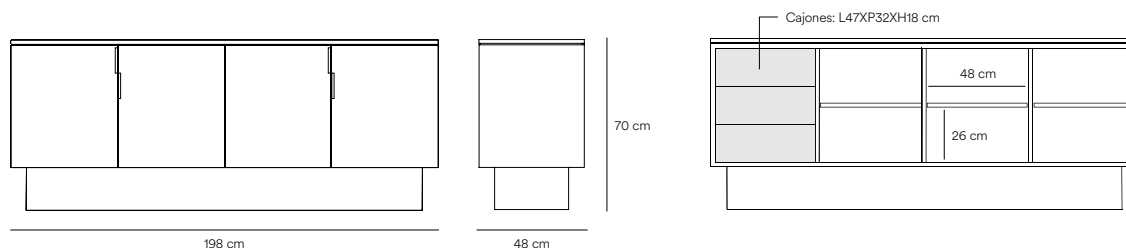

Totem Sideboard

With its almost monolithic appearance, Totem invites us to contemplate it as if it were a sculptural work, transcending the limits between function and form.

Each of the pieces that make up the piece of furniture fits together precisely, giving rise to a clean volume that rests on a pedestal that forms the central foot.

Designed by Perez Ochando

Measures

Models

17306_TE

17305_TE

Finishes

Lacquered MDF body

Anthracite gray
Pantone: 432C