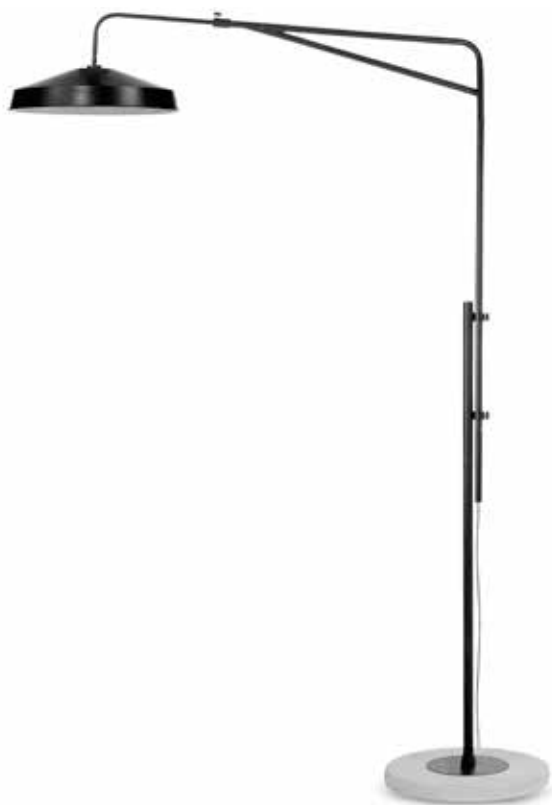

CAMBRIDGE
*the perfect
lamp for
book lovers!*

CAMBRIDGE/F/B
Floor lamp iron/wood Cambridge for books h.168cm/shade dia.30xh.32cm, natural/black

CAMBRIDGE/F/W
Floor lamp iron/wood Cambridge for books h.168cm/shade dia.30xh.32cm, natural/white

CHICAGO/F/SG
Floor lamp iron Chicago h.205cm/shade dia.36xh.30cm, smoke grey

CHICAGO/F/W
Floor lamp iron Chicago h.205cm/shade dia.36xh.30cm, white

BRIGHTON DENVER & GLASGOW

Brighton's height and arm with shade are both adjustable.

Denver has a mix of industrial colours; grey shade, copper tube and cement, round base.

Glasgow matt black and Denver with black shade.

BRIGHTON/F/IRON/B
Floor lamp iron/cement Brighton matt black/shade iron dia.51xh.14cm, black
also available in copper BRIGHTON/F/IRON/B C