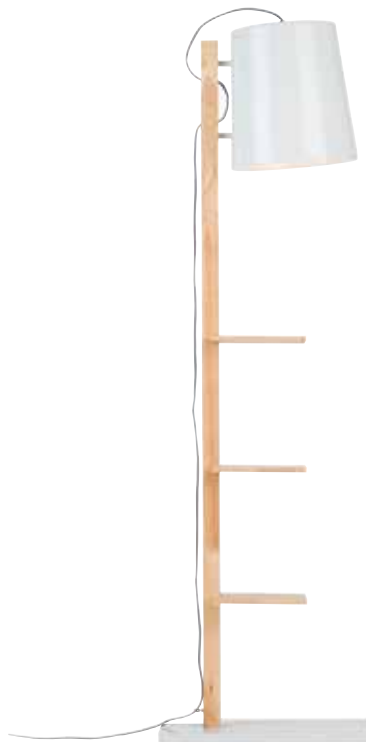

BIARRITZ/F/W
Floor lamp iron Biarritz h.143xw.43cm/shade dia.12xh.16cm, white

MADRID/F/B
Floor lamp iron/cement base Madrid h.147x32cm/shade dia.18xh.19cm, black

MADRID/F/W
Floor lamp iron/cement base Madrid w.32xh.147cm/shade dia.18xh.19cm, white

CAMBRIDGE
*the perfect
lamp for
book lovers!*

CAMBRIDGE/F/B
Floor lamp iron/wood Cambridge for books h.168cm/shade dia.30xh.32cm, natural/black

CAMBRIDGE/F/W
Floor lamp iron/wood Cambridge for books h.168cm/shade dia.30xh.32cm, natural/white

CHICAGO/F/SG
Floor lamp iron Chicago h.205cm/shade dia.36xh.30cm, smoke grey

CHICAGO/F/W
Floor lamp iron Chicago h.205cm/shade dia.36xh.30cm, white

BRIGHTON DENVER & GLASGOW

Brighton's height and arm with shade are both adjustable.