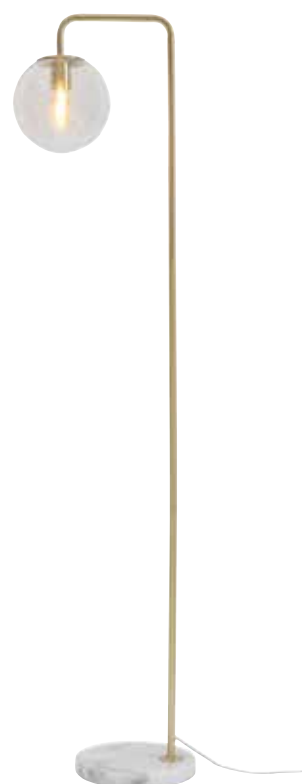

LIMA/F/6030/W
Floor lamp iron Lima h.145cm/shade 60x30cm, white also available in XL version LIMA/F160/8040 and XXL version LIMA/F200/10040, shade in 8 colours

SEATTLE/F/B
Floor lamp iron Seattle h.152xb.23cm adjustable, black excl. light bulb 425414

SHEFFIELD/F/B
Floor lamp iron Sheffield h.170xb.47cm adjustable, black also available in white SHEFFIELD/F/W, excl. light bulb 425414

TOULOUSE & WARSAW

Toulouse, with matt golden dome and white marble base, has a retro appearance.

Warsaw with clear glass globe and white marble base.

Warsaw in black and white marble base of Toulouse.

WARSAW/F/B
Floor lamp iron/glass Warsaw h.156cm/globe dia.20cm, clear/black
excl. light bulb 425494

WARSAW/F/GO
Floor lamp iron/glass Warsaw h.156cm/globe dia.20cm, clear/gold
excl. light bulb 425494

TOULOUSE/F/GO
Floor lamp iron/marble Toulouse h.150cm /shade round dia.40x20cm gold

MONTREAL/F/N/6030/B
Floor lamp ashwood 3-legs Montreal h.135cm/shade 60x30cm, black
shade in 8 colours