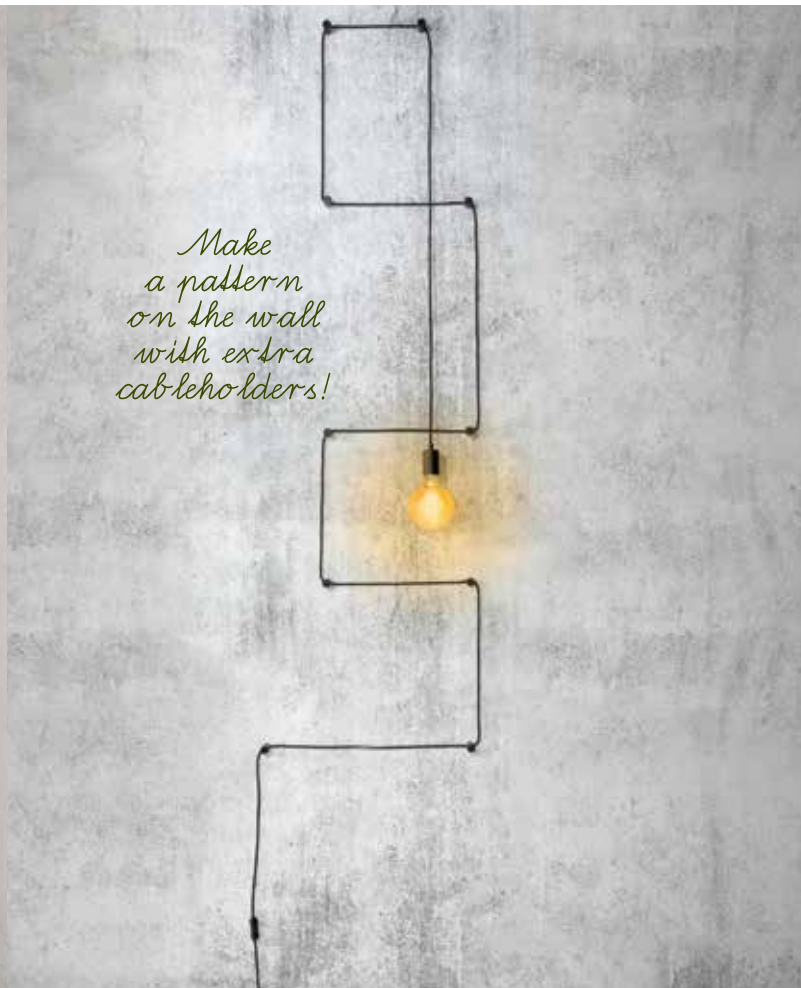

*Make
a pattern
on the wall
with extra
cableholders!*