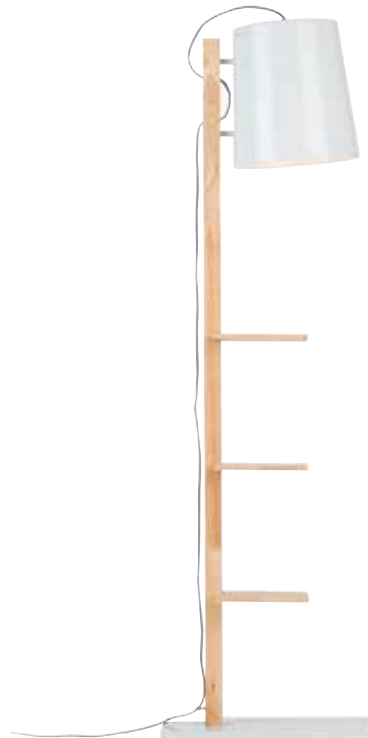

BIARRITZ/F/W
Floor lamp iron Biarritz h.143xw.43cm/shade dia.12xh.16cm, white

MADRID/F/B
Floor lamp iron/cement base Madrid h.147x32cm/shade dia.18xh.19cm, black

MADRID/F/W
Floor lamp iron/cement base Madrid w.32xh.147cm/shade dia.18xh.19cm, white

CAMBRIDGE
*the perfect
lamp for
book lovers!*

CAMBRIDGE/F/B
Floor lamp iron/wood Cambridge for books h.168cm/shade
dia.30xh.32cm, natural/black

CAMBRIDGE/F/W
Floor lamp iron/wood Cambridge for books h.168cm/shade
dia.30xh.32cm, natural/white

CHICAGO/F/SG
Floor lamp iron Chicago h.205cm/shade dia.36xh.30cm, smoke grey

CHICAGO/F/W
Floor lamp iron Chicago h.205cm/shade dia.36xh.30cm, white

BRIGHTON DENVER & GLASGOW

Brighton's height and arm with shade are both adjustable.