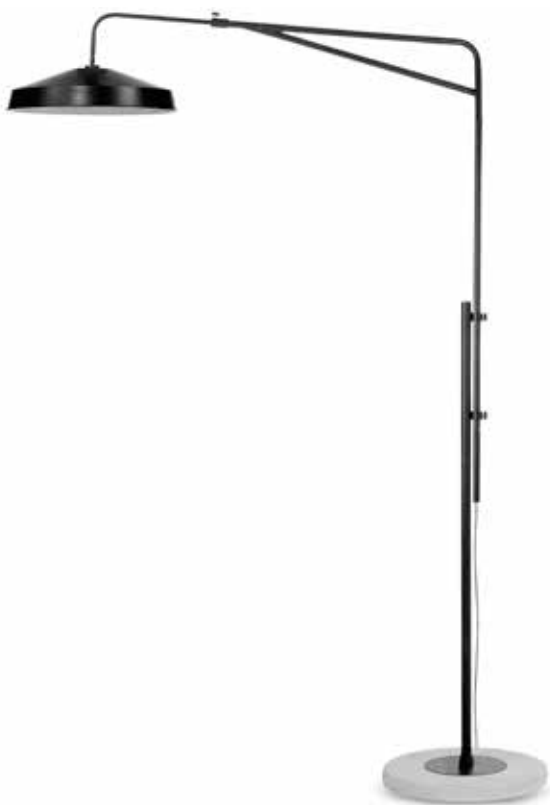

CAMBRIDGE
*the perfect
lamp for
book lovers!*

CAMBRIDGE/F/B
Floor lamp iron/wood Cambridge for books h.168cm/shade
dia.30xh.32cm, natural/black

CAMBRIDGE/F/W
Floor lamp iron/wood Cambridge for books h.168cm/shade
dia.30xh.32cm, natural/white

CHICAGO/F/SG
Floor lamp iron Chicago h.205cm/shade dia.36xh.30cm, smoke grey

CHICAGO/F/W
Floor lamp iron Chicago h.205cm/shade dia.36xh.30cm, white

BRIGHTON DENVER & GLASGOW

Brighton's height and arm with shade are both adjustable.

Denver has a mix of industrial colours; grey shade, copper tube and cement, round base.

Glasgow matt black and Denver with black shade.

BRIGHTON/F/IRON/B
Floor lamp iron/cement Brighton matt black/shade iron dia.51xh.14cm, black
also available in copper BRIGHTON/F/IRON/B C