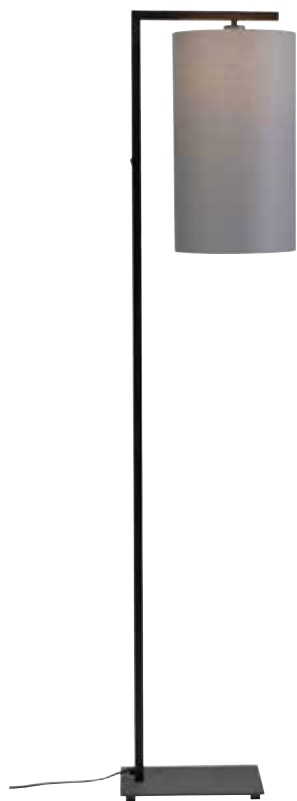

STOCKHOLM/H40/GG
Hanging lamp biodegradable Stockholm dia.43xh.40cm green-grey
also available in white STOCKHOLM/H40/W

AMSTERDAM & BOSTON

Boston with long cylindrical shade 2545. The tube is square.

Go for a new look and combine textile shades with the black base of Amsterdam. Shades are available in eight colours!

Boston with 3220 shade and detail of Amsterdam.

AMSTERDAM/F/B/4723/W
Floor lamp iron/textile Amsterdam h.190cm/shade 47x23cm, white
shade in 8 colours

BOSTON/F/B/2545/LG
Floor lamp iron Boston h.160cm/shade 25x45cm, light grey
shade in 8 colours