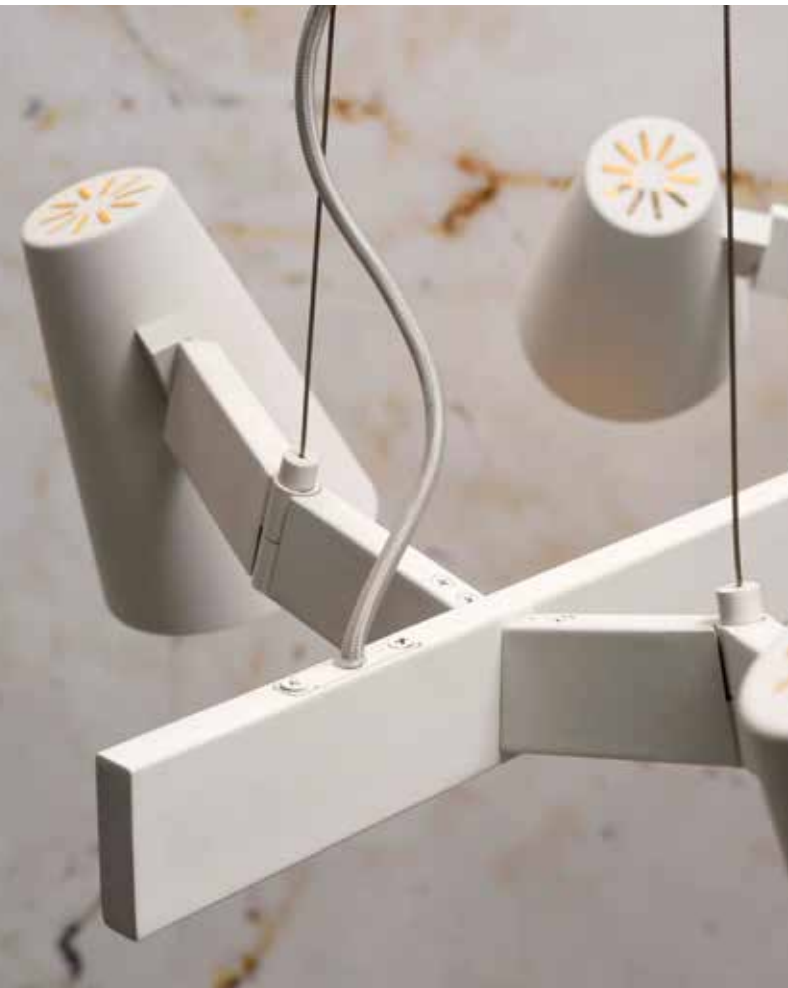

Clear and engraved glass pendants with sophisticated golden fitting & grey textile wire.

BRUSSELS/HD/C
Hanging lamp glass Brussels dia.14xh.30cm transparent/gold, drop
excl. light bulb 474481

BRUSSELS/HR/C
Hanging lamp glass Brussels dia.20xh.22cm transparent/gold, round
excl. light bulb 474481

BRUSSELS/HS/C
Hanging lamp glass Brussels dia.13xh.30cm transparent/gold, straight
excl. light bulb 474481

BIARRITZ *modern and chic with adjustable shades and arms*

BIARRITZ/H5/B
Chandelier iron Biarritz 5-arm round dia.100xh.16cm adjustable, matt black