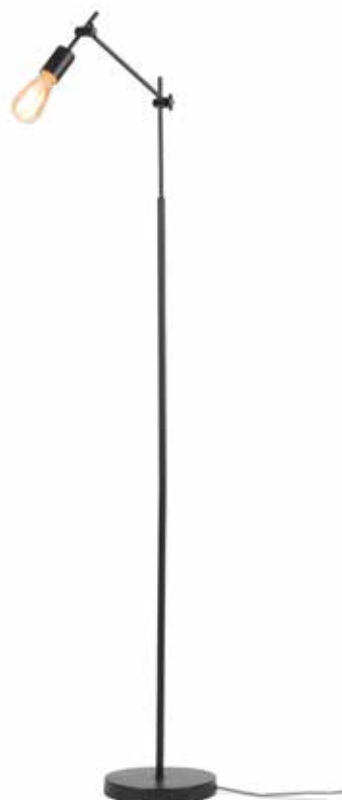

LYON/F/GO
Floor lamp iron Lyon w.80xh.153cm/shade dia.16xh.17cm, gold

VALENCIA/F/B
Floor lamp iron Valencia w.49xh.144cm/shade dia.12,5xh.20cm, black

VALENCIA/F/GO
Floor lamp iron Valencia w.44xh.144cm/shade dia.12,5xh.20cm, gold

MILANO/FXL/B/6030/B
Floor lamp iron/black Milano XL h.320cm/shade 60x30cm, black
also available in nickel MILANO/FXL/N/6030, shade in 8 colours

MILANO/F/B/4723/W
Floor lamp iron/black Milano h.235cm/shade 47x23cm, white
also available in nickel MILANO/F/N/4723 and white MILANO/F/W/4723, shade in 8 colours

SEATTLE SHEFFIELD & LIMA

*Seattle matt black with
two adjustable light points.*

*Lima in a new, matt black
version with black cotton shade.*

*Sheffield black and Lima
black with dark linen shade.*

LIMA/F/B/6030/B
Floor lamp iron/black Lima h.172cm/shade 60x30cm, black
shade in 8 colours

LIMA/F/6030/W
Floor lamp iron Lima h.145cm/shade 60x30cm, white
also available in XL version LIMA/F160/8040 and XXL version LIMA/F200/10040,
shade in 8 colours

SEATTLE/F/B
Floor lamp iron Seattle h.152xb.23cm adjustable, black
excl. light bulb 425414