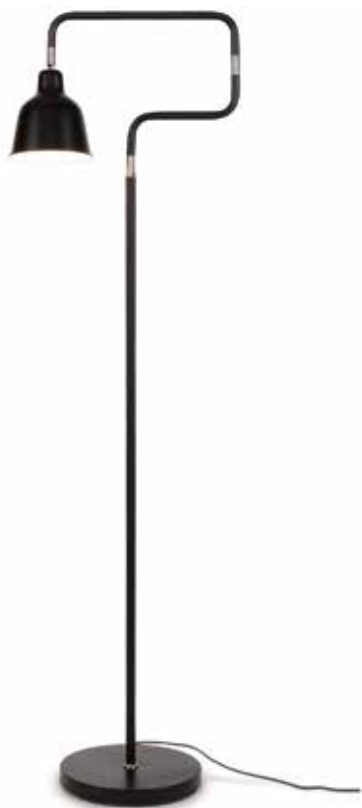

LONDON/F/B
Floor lamp iron London w.44xh.150cm/shade dia.16xh.16cm, black
also available in white LONDON/F/W