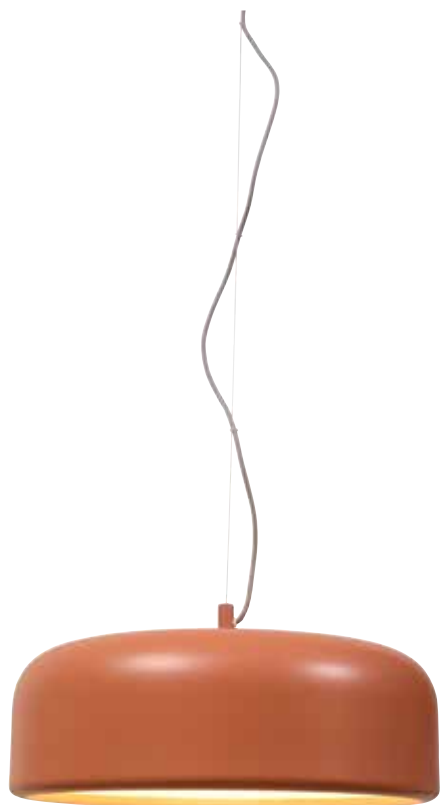

MARSEILLE/H/B
Hanging lamp aluminum Marseille round dia.48,5xh.17,5cm, black