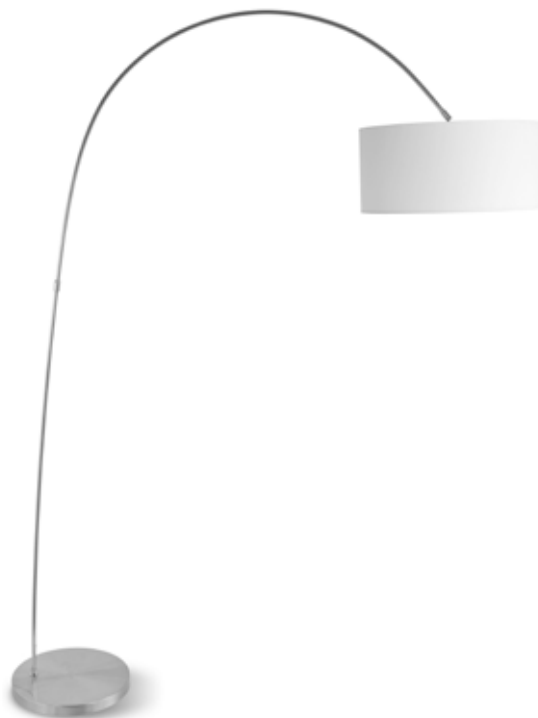

BOLIV/F/4723/W
Floor lamp iron Bolivia h.200/shade 47x23cm, white
also available in XL version BOLIVIA/FXL/N/6030/W, shade in 8 colours