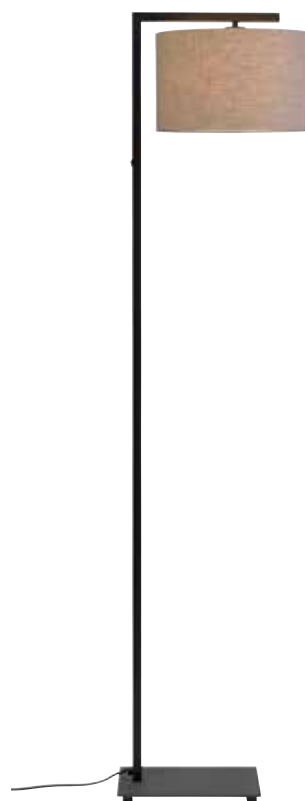

STOCKHOLM/H40/GG
Hanging lamp biodegradable Stockholm dia.43xh.40cm green-grey
also available in white STOCKHOLM/H40/W

AMSTERDAM & BOSTON

Boston with long cylindrical shade 2545. The tube is square.

Go for a new look and combine textile shades with the black base of Amsterdam. Shades are available in eight colours!

Boston with 3220 shade and detail of Amsterdam.

AMSTERDAM/F/B/4723/W
Floor lamp iron/textile Amsterdam h.190cm/shade 47x23cm, white
shade in 8 colours

BOSTON/F/B/2545/LG
Floor lamp iron Boston h.160cm/shade 25x45cm, light grey
shade in 8 colours