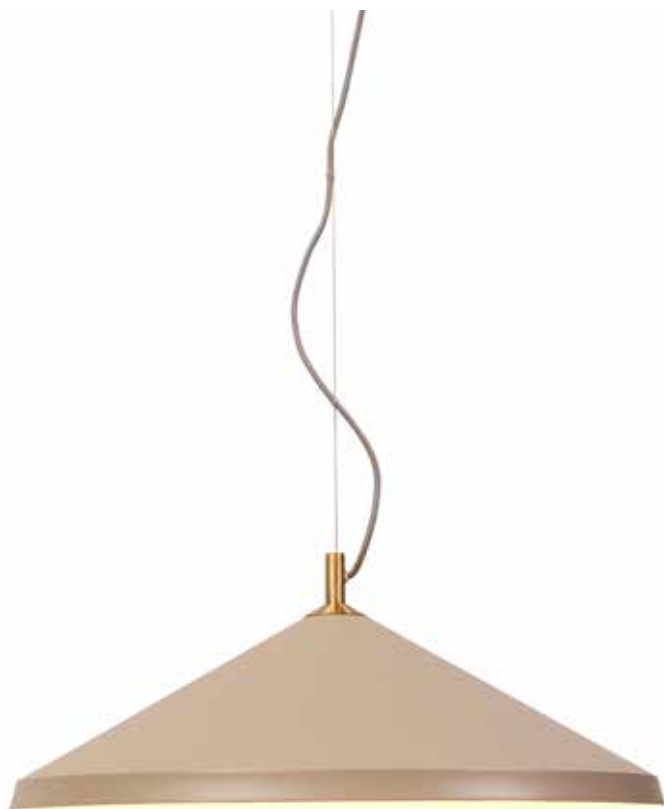

MELBOURNE/H38/B
Hanging lamp iron/wood Melbourne dia.25xh.38cm black/natural, S

MALAGA - MONTREUX *robust cement versus elegant aluminum*

MONTREUX/H/B
Hanging lamp aluminum/brass Montreux round dia.60x24cm, black