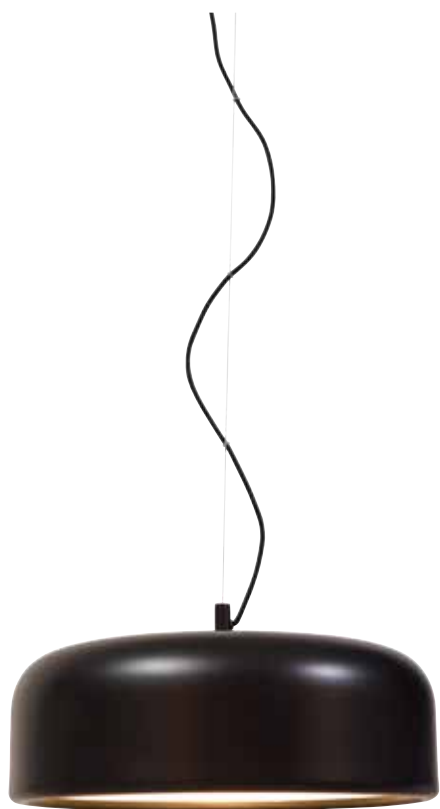

HANOI - SAIGON *handcrafted, modern bamboo pendants*

HANOI/H1/N
Hanging lamp bamboo Hanoi round dia.60xh.25cm/1-shade hanging system, natural

HANOI/H1/W
Hanging lamp bamboo Hanoi round dia.60xh.25cm/1-shade hanging system, white

SAIGON/H/W
Hanging lamp bamboo Saigon dia.32xh.39cm, natural/white
also available in black SAIGON/H/B

KYOTO/H50
Hanging lamp bamboo Kyoto ball dia.50xh.47cm natural, S

MARSEILLE

*Tune light up when
reading the journal
and tune down
during dinner.*

MARSEILLE/H/B
Hanging lamp aluminum Marseille round dia.48,5xh.17,5cm, black

MARSEILLE/H/S
Hanging lamp aluminum Marseille round dia.48,5xh.17,5cm, sand

MARSEILLE/H/TE
Hanging lamp aluminum Marseille round dia.48,5xh.17,5cm, terra