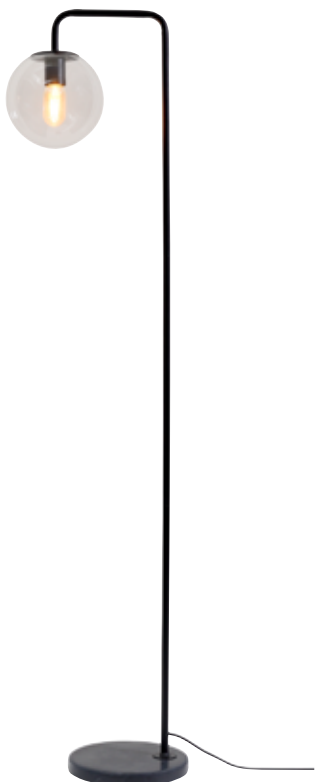

LIMA/F/6030/W
Floor lamp iron Lima h.145cm/shade 60x30cm, white
also available in XL version LIMA/F160/8040 and XXL version LIMA/F200/10040,
shade in 8 colours

SEATTLE/F/B
Floor lamp iron Seattle h.152xb.23cm adjustable, black
excl. light bulb 425414

SHEFFIELD/F/B
Floor lamp iron Sheffield h.170xb.47cm adjustable, black
also available in white SHEFFIELD/F/W, excl. light bulb 425414

TOULOUSE & WARSAW

Toulouse, with matt golden dome and white marble base, has a retro appearance.

Warsaw with clear glass globe and white marble base.

Warsaw in black and white marble base of Toulouse.

WARSAW/F/B
Floor lamp iron/glass Warsaw h.156cm/globe dia.20cm, clear/black
excl. light bulb 425494

WARSAW/F/GO
Floor lamp iron/glass Warsaw h.156cm/globe dia.20cm, clear/gold
excl. light bulb 425494

TOULOUSE/F/GO
Floor lamp iron/marble Toulouse h.150cm /shade round dia.40x20cm gold

MONTREAL/F/N/6030/B
Floor lamp ashwood 3-legs Montreal h.135cm/shade 60x30cm, black
shade in 8 colours