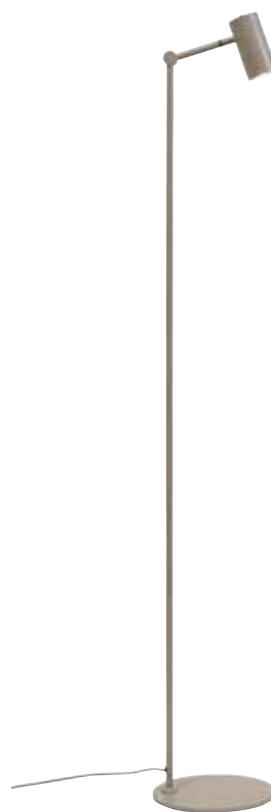

LYON & VALENCIA

Lyon's arm and shade are adjustable in position.

Valencia in gold is like a bit of sunshine in the room.

Valencia matt black. Lyon in matt gold goes well with dark coloured walls.

LYON/F/B
Floor lamp iron Lyon w.80xh.153cm/shade dia.16xh.17cm, black

LYON/F/GO
Floor lamp iron Lyon w.80xh.153cm/shade dia.16xh.17cm, gold

VALENCIA/F/B
Floor lamp iron Valencia w.49xh.144cm/shade dia.12,5xh.20cm, black

VALENCIA/F/GO
Floor lamp iron Valencia w.44xh.144cm/shade dia.12,5xh.20cm, gold

MONTREUX
*minimalistic
with a compact
beam of reading
light*

MONTREUX/F/B
Floor lamp iron Montreux h.149,5cm LED 5W/tube h.11x5,5cm, black
excl. light bulb 423450

MONTREUX/F/S
Floor lamp iron Montreux h.149,5cm LED 5W/tube h.11x5,5cm, sand
excl. light bulb 423450