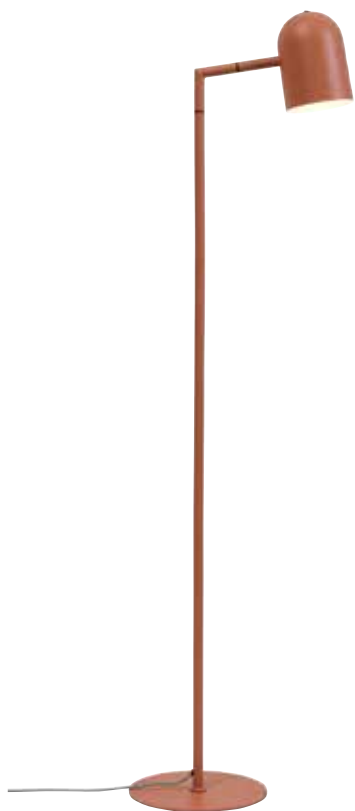

MARSEILLE
*in matt black,
terra and
sand*

MARSEILLE/F/B
Floor lamp iron Marseille h.141cm/shade round h.17xdia.12cm, black

MARSEILLE/F/S
Floor lamp iron Marseille h.141cm/shade round h.17xdia.12cm, sand

MARSEILLE/F/TE
Floor lamp iron Marseille h.141cm/shade round h.17xdia.12cm, terra

NASHVILLE OSLO & PARIS

*You can adjust the position of
the three arms of Nashville.*

*Oslo with big light bulbs 425484.
The lamp also looks good with
the smaller bulbs 425464.*