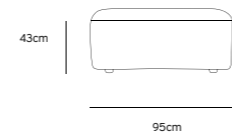

Product length/depth: 95cm  
Product width: 95cm  
Product height: 74cm  
Seat height: 43cm

**/NEW**

**JAX COUCH ELEMENT LEFT | TED, STONE**  
**MZM4949**

Product length/depth: 95cm  
Product width: 95cm  
Product height: 74cm  
Seat height: 43cm

**/NEW**

**JAX COUCH ELEMENT RIGHT | TED, STONE**  
**MZM4950**

Product length/depth: 95cm  
Product width: 95cm  
Product height: 74cm  
Seat height: 43cm

**/NEW**

**JAX COUCH ELEMENT MIDDLE | TED, STONE**  
**MZM4951**

Product length/depth: 95cm  
Product width: 87cm  
Product height: 74cm  
Seat height: 43cm

**/NEW**

**JAX COUCH ELEMENT HOCKER | TED, STONE**  
**MZM4953**

Product length/depth: 95cm  
Product width: 95cm  
Product height: 43cm