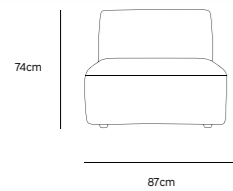

**/NEW**

**JAX COUCH ELEMENT ROUND | TED, STONE**  
**MZM4954**

Product length/depth: 150cm  
Product width: 95cm  
Product height: 74cm  
Seat height: 43cm

**/NEW**

**JAX COUCH ELEMENT ANGLE | TED, STONE**  
**MZM4952**

Product length/depth: 95cm  
Product width: 95cm  
Product height: 74cm  
Seat height: 43cm

**/NEW**

**JAX COUCH ELEMENT LEFT | TED, STONE**  
**MZM4949**

Product length/depth: 95cm  
Product width: 95cm  
Product height: 74cm  
Seat height: 43cm

**/NEW**

**JAX COUCH ELEMENT RIGHT | TED, STONE**  
**MZM4950**

Product length/depth: 95cm  
Product width: 95cm  
Product height: 74cm  
Seat height: 43cm

**/NEW**

**JAX COUCH ELEMENT MIDDLE | TED, STONE**  
**MZM4951**

Product length/depth: 95cm  
Product width: 87cm  
Product height: 74cm  
Seat height: 43cm

**/NEW**

**JAX COUCH ELEMENT HOCKER | TED, STONE**  
**MZM4953**

Product length/depth: 95cm  
Product width: 95cm  
Product height: 43cm