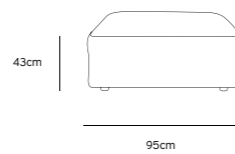

Product length/depth: 95cm  
Product width: 95cm  
Product height: 74cm  
Seat height: 43cm

**/NEW**

**JAX COUCH ELEMENT LEFT | TED, STONE**  
**MZM4949**

Product length/depth: 95cm  
Product width: 95cm  
Product height: 74cm  
Seat height: 43cm

**/NEW**

**JAX COUCH ELEMENT RIGHT | TED, STONE**  
**MZM4950**

Product length/depth: 95cm  
Product width: 95cm  
Product height: 74cm  
Seat height: 43cm

**/NEW**

**JAX COUCH ELEMENT MIDDLE | TED, STONE**  
**MZM4951**

Product length/depth: 95cm  
Product width: 87cm  
Product height: 74cm  
Seat height: 43cm

**/NEW**

**JAX COUCH ELEMENT HOCKER | TED, STONE**  
**MZM4953**

Product length/depth: 95cm  
Product width: 95cm  
Product height: 43cm