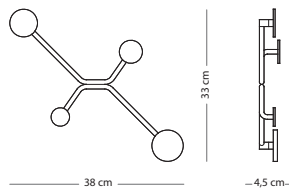

Hook wall coat rack - straight walls

Item no. 098

Assembly

CONSTRUCTION MATERIAL

SIZE Steel

38x4,5x33 € 95,00

WOODEN KNOB FINISH

Solid oak - Hardwax oil: White 1015

STEEL FINISH

Powder coated - All available colours except white matte