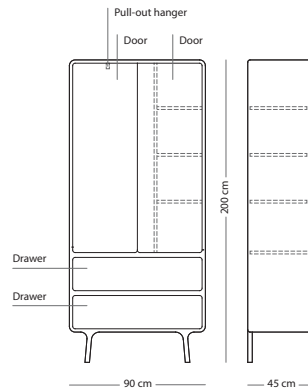

Fully assembled product

CORPUS MATERIAL

SIZE

53x45x43

Solid oak

€ 450,00

Fawn wardrobe

Item no. 01F