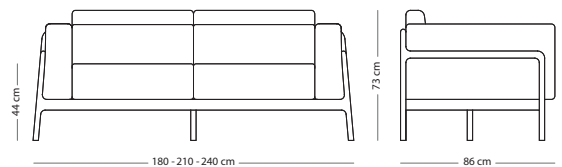

Fawn armchair

Item no. 085

Seat height - 44 cm
Armrest height - 66 cm

FRAME MATERIAL

WOOD FINISH

Solid oak - Hardwax oil: White 1015/Natural 1505

Fully assembled product

UPHOLSTERY MATERIAL

M. Line Flax
(all colours)

€ 1.490,00

Dakar leather
(all colours)

€ 1.790,00

Fawn sofa - 2, 3 and 3-plus seater

Item no: Varies per version, see table

Seat height - 44 cm
Armrest height - 66 cm

UPHOLSTERY MATERIAL

SIZE

M.Line Flax

Dakar leather

2-seater
(086 - 180 cm)

€ 1.990,00

€ 2.590,00

3-seater
(087 - 210 cm)

€ 2.290,00