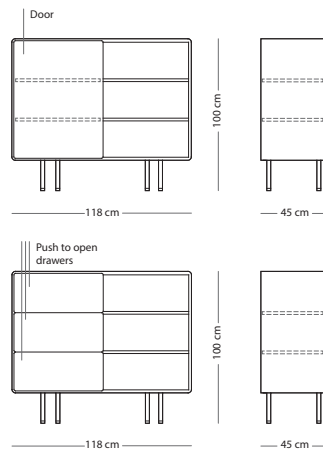

Fina dresser 118

Item no: Varies per version, see table

Assembly

CORPUS MATERIAL

WOOD FINISH

Solid oak - Hardwax oil: White 1015/Natural 1505

FRONTS

Linoleum - Nero 4023/Mushroom 4176

LEGS

Powder coated steel

OPTION

Solid oak

With door
(19F)

€ 1.290,00

With drawers
(1A0)

€ 1.450,00