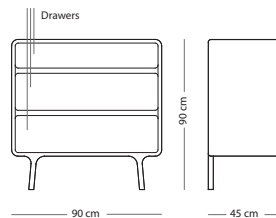

180x45x110 € 1.890,00

WOOD FINISH

Solid oak - Hardwax oil: White 1015/Natural 1505

Fully assembled product

Fawn drawer

Item no. 01D

CORPUS MATERIAL

SIZE Solid oak