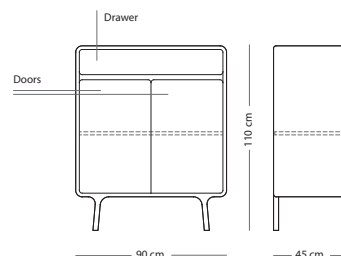

Fawn cabinet

Item no. 01C

CORPUS MATERIAL

SIZE Solid oak

90x45x110 € 1.490,00

WOOD FINISH

Solid oak - Hardwax oil: White 1015/Natural 1505

Fully assembled product