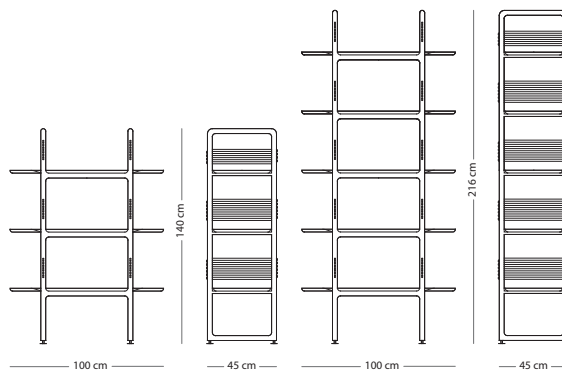

Muse room divider

Item no: Varies per version, see table

FRAME MATERIAL

SIZE

100x45x140
(093)

100x45x216
(094)

Solid oak

€ 990,00

€ 1.390,00

WOOD FINISH

Solid oak - Hardwax oil: White 1015/Natural 1505

ROPE

Cotton - Rope