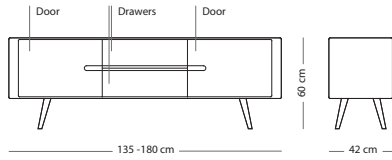

Ena sideboard

Item no: Varies per version, see table

CORPUS MATERIAL

SIZE Solid oak

135x42x60 € 890,00
(051)

180x42x60 € 1.090,00
(052)

WOOD FINISH

Solid oak - Hardwax oil: White 1015/Natural 1505

FRONTS

MDF - White 9010