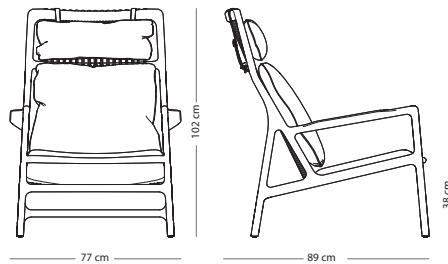

Dedo lounge chair

Item no. 091

Seat height - 38 cm

FRAME MATERIAL

UPHOLSTERY MATERIAL

Solid oak

M. Line Flax
(all colours)

€ 1.390,00

Dakar leather
(all colours)

€ 1.590,00

WOOD FINISH

Solid oak - Hardwax oil: White 1015/Natural 1505

ROPE

Cotton - Rope

Felten gliders are included

Fully assembled product

Dedo footstool

Item no. 092

Seat height - 38 cm

FRAME MATERIAL

UPHOLSTERY MATERIAL

Solid oak

M. Line Flax
(all colours)

€ 390,00

Dakar leather
(all colours)

€ 440,00

WOOD FINISH

Solid oak - Hardwax oil: White 1015/Natural 1505

Fully assembled product