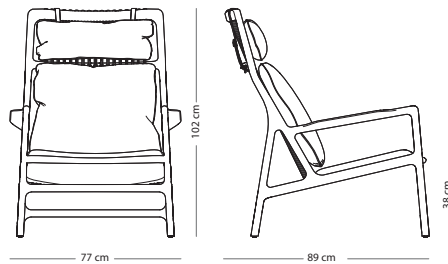

Toledo leather
 (all colours)

€ 295,00

Leina bar chair

Item no. 095 - regular
Item no. 096 - low

Seat height regular - 73 cm
Seat height low - 63 cm

CONSTRUCTION MATERIAL

Steel

WOOD FINISH

Item no. 091

Seat height - 38 cm

FRAME MATERIAL

WOOD FINISH

Solid oak - Hardwax oil: White 1015/Natural 1505

ROPE

Cotton - Rope

Felten gliders are included