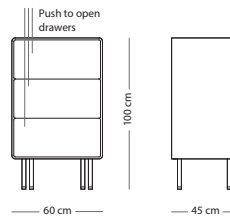

LEGS

Powder coated steel

SIZE

Solid oak

176x45x100

€ 1.890,00

Fina drawer

Item no. 067