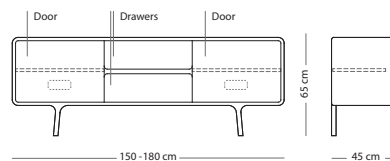

Fawn sideboard

Item no: Varies per version, see table

CORPUS MATERIAL

SIZE

150x45x65
(162)

180x45x65
(019)

Solid oak

€ 1.390,00