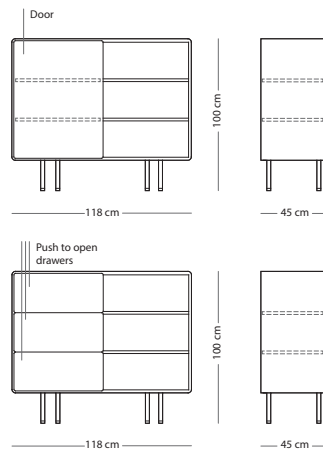

Fina dresser 118

Item no: Varies per version, see table

CORPUS MATERIAL

WOOD FINISH

Solid oak - Hardwax oil: White 1015/Natural 1505

FRONTS

Linoleum - Nero 4023/Mushroom 4176

LEGS

Powder coated steel

OPTION

Solid oak

With door
(19F)

€ 1.290,00

With drawers
(1A0)

€ 1.450,00