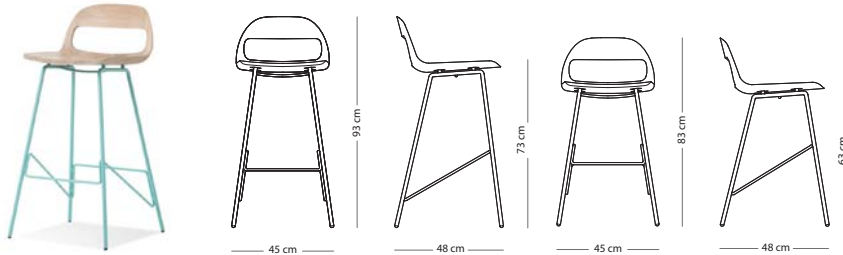

Ena chair

Item no. 069

Seat height - 47 cm

FRAME MATERIAL

Solid oak

WOOD FINISH

Solid oak - Hardwax oil: White 1015/Natural 1505

Felten gliders are included
Fully assembled product

Item no. 095 - regular
Item no. 096 - low

Seat height regular - 73 cm
Seat height low - 63 cm

CONSTRUCTION MATERIAL

Steel

WOOD FINISH

Solid oak - Hardwax oil: White 1015/Natural 1505

STEEL FINISH

Powder coated - All available colours