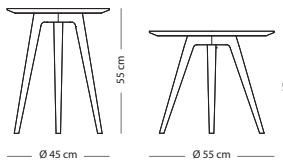

Fully assembled product

PLATE MATERIAL

SIZE

Tempered glass

42x34x46

€ 350,00

Arp side table

Item no: Varies per version, see table

PLATE MATERIAL

SIZE Linoleum

Ø 45x55 (017) € 220,00

Ø 55x45 (018) € 240,00

WOOD FINISH

Solid oak - Hardwax oil: White 1015/Natural 1505

LINOLEUM

All available colours