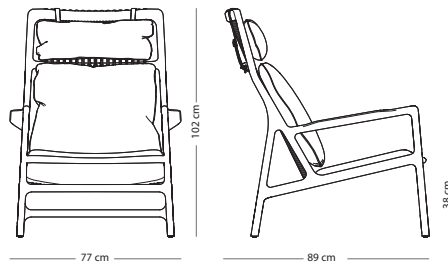

Item no. 095 - regular
Item no. 096 - low

Seat height regular - 73 cm
Seat height low - 63 cm

CONSTRUCTION MATERIAL

Steel

WOOD FINISH

Solid oak - Hardwax oil: White 1015/Natural 1505

STEEL FINISH

Powder coated - All available colours

Low

Solid oak

€ 390,00

€ 380,00

Dedo lounge chair

Item no. 091

Seat height - 38 cm

FRAME MATERIAL