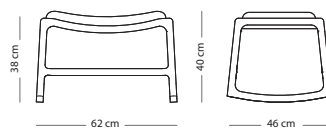

ROPE

Cotton - Rope

Felten gliders are included

Fully assembled product

Dedo footstool

Item no. 092

Seat height - 38 cm

FRAME MATERIAL