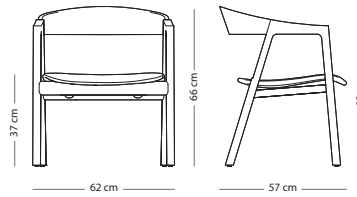

FRAME MATERIAL

Seat height - 45 cm
Armrest height - 68 cm

Muna lounge chair

Item no. 1CC - special edition
Item no. 183

WOOD FINISH

- Solid oak - Hardwax oil: White 1015/Natural 1505
- Coloured oak - Lacquer: Charcoal 7021, Black 9005 or cust. RAL (MOQ = 20 pcs)