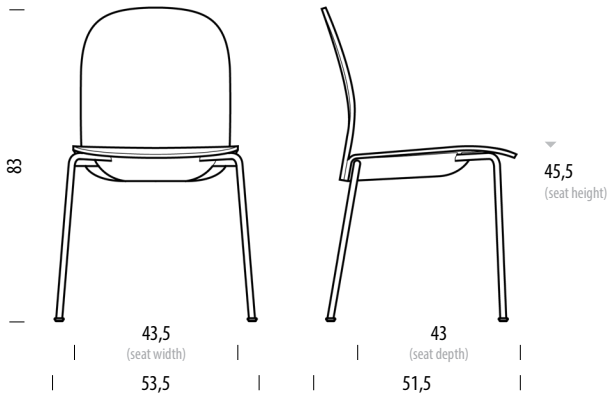

Dimensions (tolerances)

The dimensions shown are indicative, they may vary due to the natural properties of wood, season, or manufacturing processes. Deviations from the specified size may occur, usually no more than 1 cm.

For all additional inquiries regarding Book Chairs please feel free to [contact us](#).

Book Side Chair

Base **Steel**, Seat **Veneer**

Version: 16-1-2024

Basic info

Design	Berin Spahić
Product size	W: 53,5, D: 51,5, H: 83
Packaging	W: 65, D: 58, H: 93
Volume	0,35 m ³
Net weight	6,3 kg
Gross weight	15,1 kg (2 pcs per packaging)

Item no. 647 / 666

Stackable • Assembled product

Dimensions	Width	Depth	Height
Seat	43,5	43	45,5

Stacking

6 chairs on the floor (non-upholstered)
10 chairs on the Book Trolley (non-upholstered)

Colors and finishes

Basic info

Design	Berin Spahić
Product size	W: 53,5, D: 51,5, H: 83
Packaging	W: 65, D: 58, H: 93
Volume	0,35 m ³
Net weight	7,3 kg
Gross weight	17,1 kg (2 pcs per packaging)

Item no. 648 / 664

Stackable • Assembled product