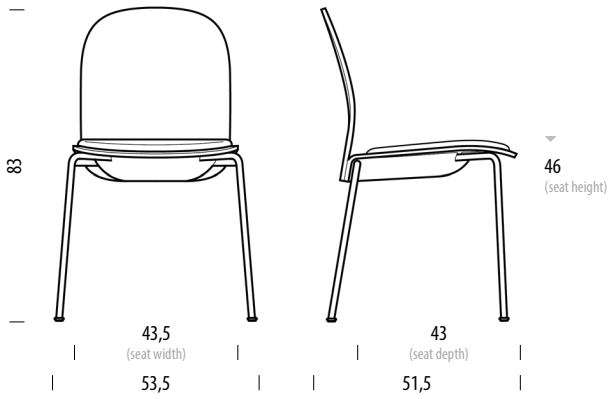

For all additional inquiries regarding Book Chairs please feel free to [contact us](#).

Book Side Chair

Base **Steel**, Seat **Veneer**

Version: 16-1-2024

Basic info

Design	Berin Spahić
Product size	W: 53,5, D: 51,5, H: 83
Packaging	W: 65, D: 58, H: 93
Volume	0,35 m ³
Net weight	6,3 kg
Gross weight	15,1 kg (2 pcs per packaging)

Item no. 647 / 666

Stackable • Assembled product

Dimensions	Width	Depth	Height
Seat	43,5	43	45,5

Stacking

6 chairs on the floor (non-upholstered)
10 chairs on the Book Trolley (non-upholstered)

Colors and finishes

Basic info

Design	Berin Spahić
Product size	W: 53,5, D: 51,5, H: 83
Packaging	W: 65, D: 58, H: 93
Volume	0,35 m ³
Net weight	7,3 kg
Gross weight	17,1 kg (2 pcs per packaging)

Item no. 648 / 664

Stackable • Assembled product

Dimensions	Width	Depth	Height
Seat	43,5	43	46

Stacking

5 chairs on the floor (upholstered)

9 chairs on the Book Trolley (upholstered)

Colors and finishes

Wood parts are lacquered in a transparent lacquer finish.